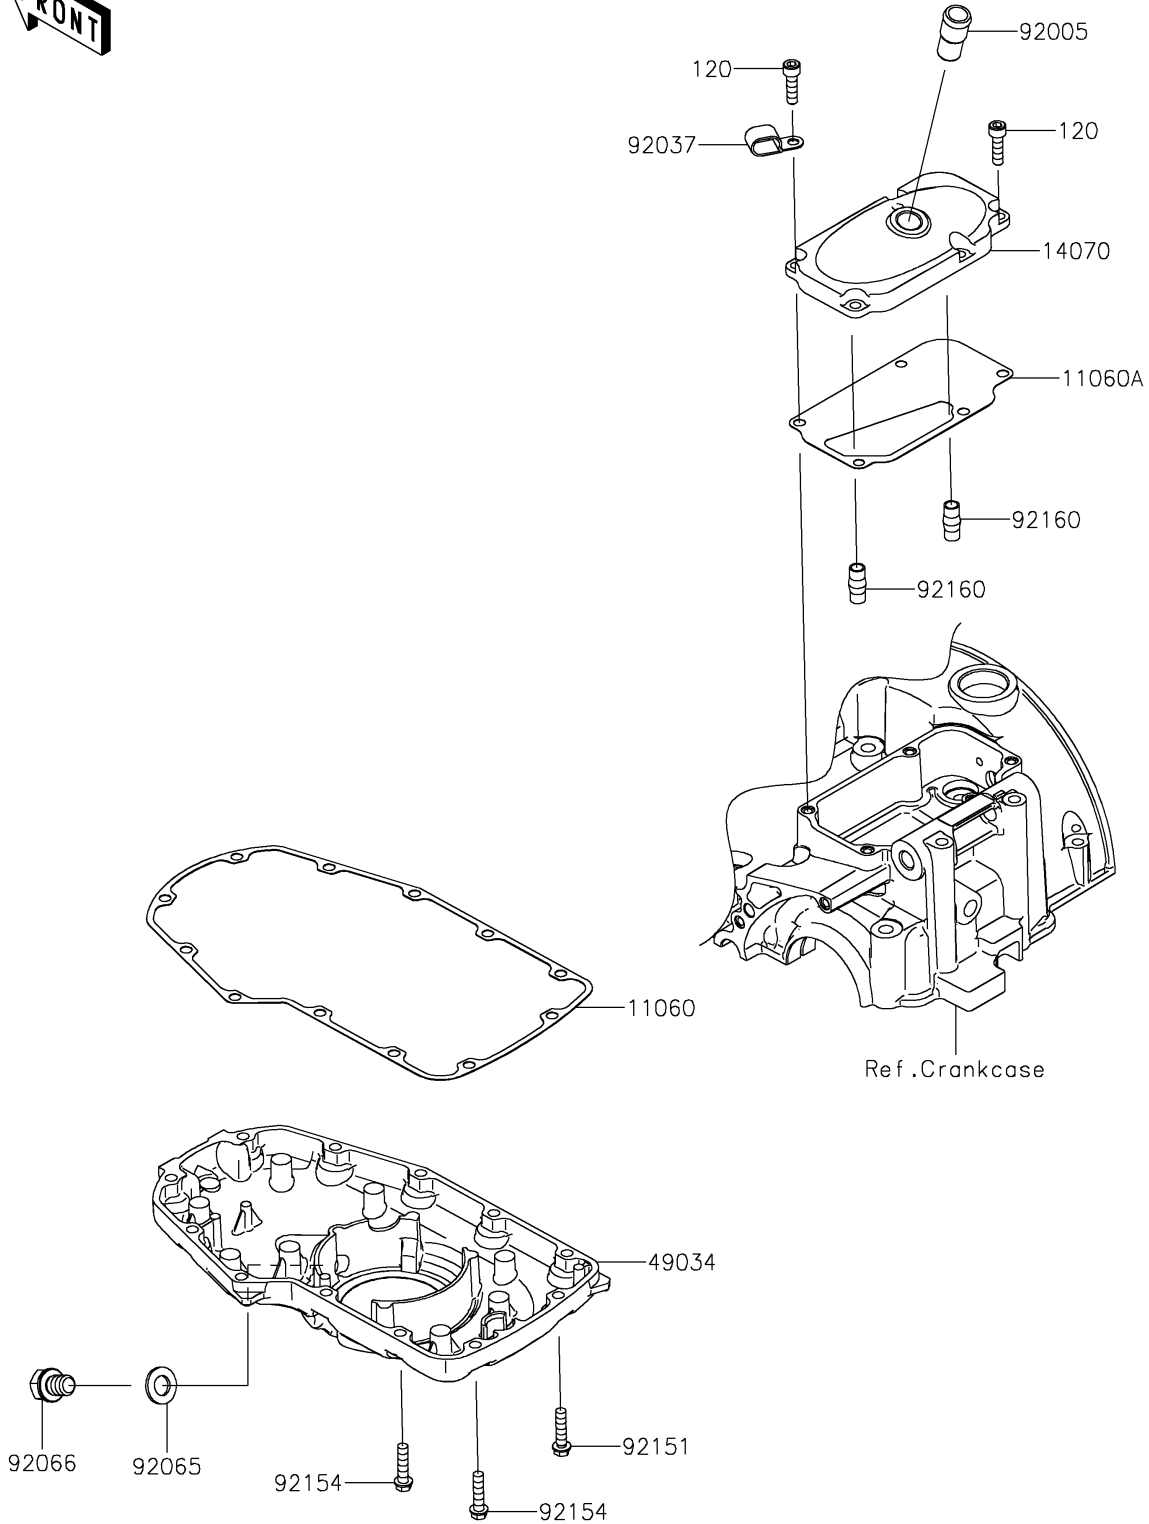

2025 W800 PARTS DIAGRAM

Breather Cover/Oil Pan

E1432

2025 W800 PARTS LIST

Breather Cover/Oil Pan

ITEM NAME	PART NUMBER	QUANTITY
GASKET,OIL PAN (Ref # 11060)	11060-1895	1
GASKET,BREATHER BODY COVER (Ref # 11060A)	11060-1930	1
BODY-BREATHER (Ref # 14070)	14070-0057	1
PAN-OIL (Ref # 49034)	49034-0041	1
FITTING,BREATHER (Ref # 92005)	92005-1238	1
CLAMP (Ref # 92037)	92037-1608	1
GASKET,12X22X2 (Ref # 92065)	92065-097	1
PLUG,12X15 (Ref # 92066)	92066-0079	1
BOLT,FLANGED-SMALL,6X25 (Ref # 92151)	92151-1930	10
BOLT,FLANGED,6X25 (Ref # 92154)	92154-0490	2
DAMPER,BREATHER BODY (Ref # 92160)	92160-1987	2
BOLT-SOCKET,6X22 (Ref # 120)	120CC0622	5