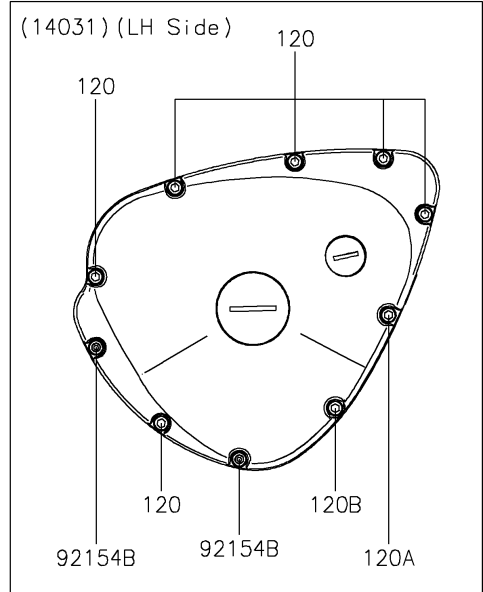

# 2022 W800 PARTS DIAGRAM

## Left Engine Cover(s)

E1435

### Left Engine Cover(s)

ITEM NAME	PART NUMBER	QUANTITY
CAP,GENERATOR (Ref # 11012)	11012-1817	1
GASKET,GENERATOR COVER (Ref # 11060)	11060-1892	1
GASKET,TRANSMISSION COVER (Ref # 11060A)	11060-1893	1
SWITCH-COMP,NEUTRAL (Ref # 13151)	13151-0054	1
HOLDER,CLUTCH CABLE (Ref # 13280)	13280-1109	1
COVER-CHAIN (Ref # 14026)	14026-0087	1
COVER-CHAIN,INSIDE (Ref # 14026A)	14026-1261	1
COVER-GENERATOR (Ref # 14031)	14031-1366	1
COVER,TRANSMISSION (Ref # 14091)	14091-1084	1
SENSOR,SPEED (Ref # 21176)	21176-0154	1
SCREW,5X16 (Ref # 92009)	92009-1571	2
PIN,6.2X8X14 (Ref # 92043)	92043-1263	5
PIN (Ref # 92043A)	92043-1588	2
BEARING-NEEDLE,HK1312 (Ref # 92046)	92046-1148	1
SEAL-OIL,TC13225.5 (Ref # 92049)	92049-1519	1
RING-O,20X2 (Ref # 92055)	92055-1146	1
RING-O,39.4X3.1 (Ref # 92055A)	92055-1618	1
RING-O,27.7X2.4 (Ref # 92055B)	92055-1619	1
PLUG,COVER (Ref # 92066)	92066-1397	1
DAMPER (Ref # 92075)	92075-1855	4
BOLT,6X40 (Ref # 92151)	92151-1131	2
BOLT,6X50 (Ref # 92151A)	92151-1234	1
BOLT,6X35 (Ref # 92151B)	92151-1874	2
BOLT,FLANGED,5X12 (Ref # 92153)	92153-1582	1
BOLT,FLANGED,6X16 (Ref # 92154)	92154-0489	2
BOLT,FLANGED,6X25 (Ref # 92154A)	92154-0490	4
BOLT,SOCKET,6X35 (Ref # 92154B)	92154-0494	2
BOLT,FLANGED,6X31 (Ref # 92154C)	92154-3898	1
BOLT,FLANGED,6X39 (Ref # 92154D)	92154-3899	2

## 2022 W800 PARTS LIST

Left Engine Cover(s)

ITEM NAME	PART NUMBER	QUANTITY
BOLT,FLANGED,6X43.6 (Ref # 92154E)	92154-3900	1
DAMPER (Ref # 92161)	92161-0411	4
BOLT-SOCKET,6X35 (Ref # 120)	120CC0635	6
BOLT-SOCKET,6X40 (Ref # 120A)	120CC0640	1
BOLT-SOCKET,6X45 (Ref # 120B)	120CC0645	1
O RING (Ref # 670)	670D1505	4