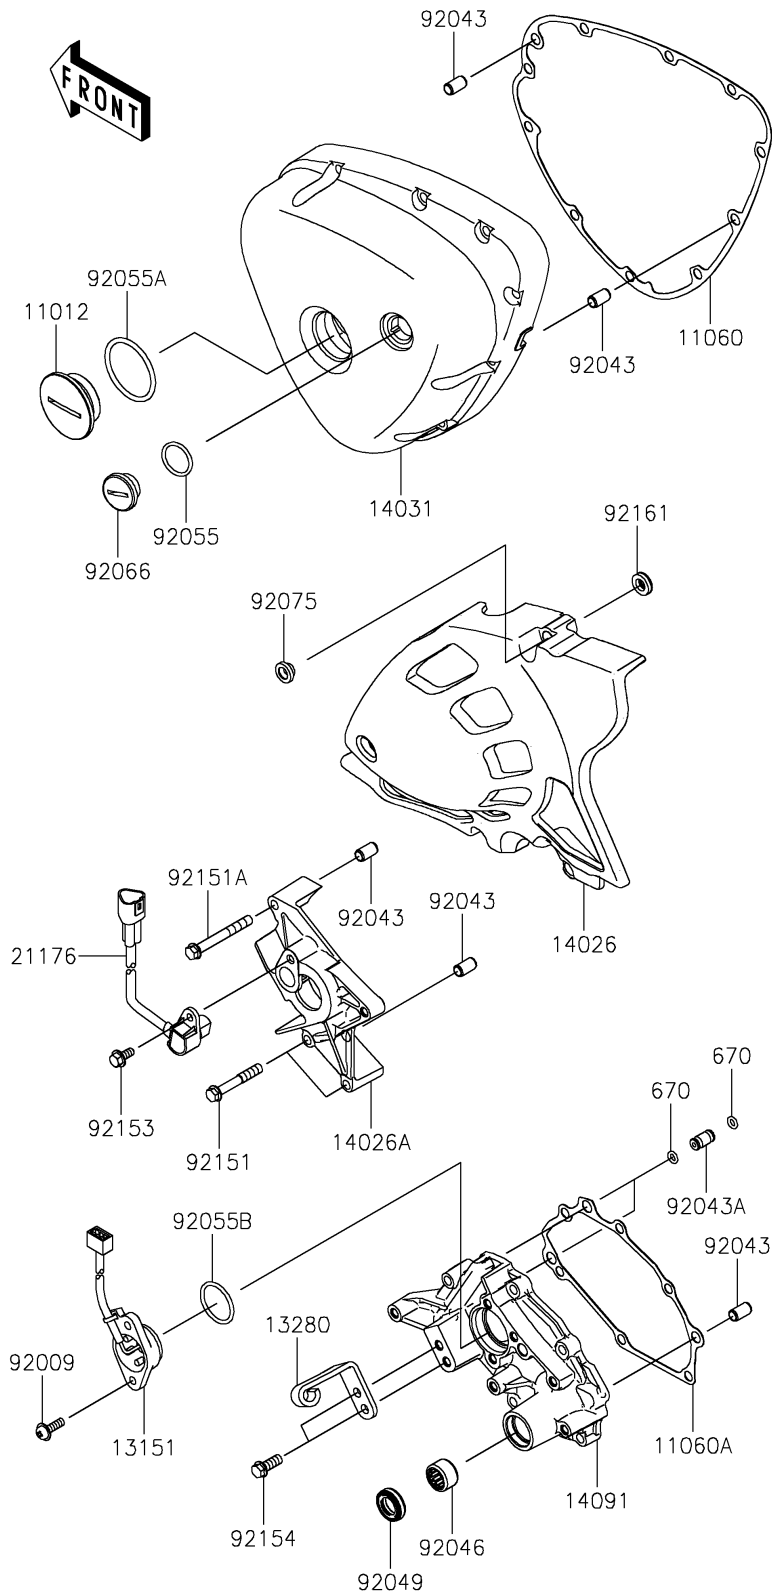

# 2022 W800 PARTS DIAGRAM

## Left Engine Cover(s)

E1435

### Left Engine Cover(s)

ITEM NAME	PART NUMBER	QUANTITY
CAP,GENERATOR (Ref # 11012)	11012-1817	1
GASKET,GENERATOR COVER (Ref # 11060)	11060-1892	1
GASKET,TRANSMISSION COVER (Ref # 11060A)	11060-1893	1
SWITCH-COMP,NEUTRAL (Ref # 13151)	13151-0054	1
HOLDER,CLUTCH CABLE (Ref # 13280)	13280-1109	1
COVER-CHAIN (Ref # 14026)	14026-0087	1
COVER-CHAIN,INSIDE (Ref # 14026A)	14026-1261	1
COVER-GENERATOR (Ref # 14031)	14031-1366	1
COVER,TRANSMISSION (Ref # 14091)	14091-1084	1
SENSOR,SPEED (Ref # 21176)	21176-0154	1
SCREW,5X16 (Ref # 92009)	92009-1571	2
PIN,6.2X8X14 (Ref # 92043)	92043-1263	5
PIN (Ref # 92043A)	92043-1588	2
BEARING-NEEDLE,HK1312 (Ref # 92046)	92046-1148	1
SEAL-OIL,TC13225.5 (Ref # 92049)	92049-1519	1
RING-O,20X2 (Ref # 92055)	92055-1146	1
RING-O,39.4X3.1 (Ref # 92055A)	92055-1618	1
RING-O,27.7X2.4 (Ref # 92055B)	92055-1619	1
PLUG,COVER (Ref # 92066)	92066-1397	1
DAMPER (Ref # 92075)	92075-1855	4
BOLT,6X40 (Ref # 92151)	92151-1131	2
BOLT,6X50 (Ref # 92151A)	92151-1234	1
BOLT,6X35 (Ref # 92151B)	92151-1874	2
BOLT,FLANGED,5X12 (Ref # 92153)	92153-1582	1
BOLT,FLANGED,6X16 (Ref # 92154)	92154-0489	2
BOLT,FLANGED,6X25 (Ref # 92154A)	92154-0490	4
BOLT,SOCKET,6X35 (Ref # 92154B)	92154-0494	2
BOLT,FLANGED,6X31 (Ref # 92154C)	92154-3898	1
BOLT,FLANGED,6X39 (Ref # 92154D)	92154-3899	2

## 2022 W800 PARTS LIST

Left Engine Cover(s)

ITEM NAME	PART NUMBER	QUANTITY
BOLT,FLANGED,6X43.6 (Ref # 92154E)	92154-3900	1
DAMPER (Ref # 92161)	92161-0411	4
BOLT-SOCKET,6X35 (Ref # 120)	120CC0635	6
BOLT-SOCKET,6X40 (Ref # 120A)	120CC0640	1
BOLT-SOCKET,6X45 (Ref # 120B)	120CC0645	1
O RING (Ref # 670)	670D1505	4