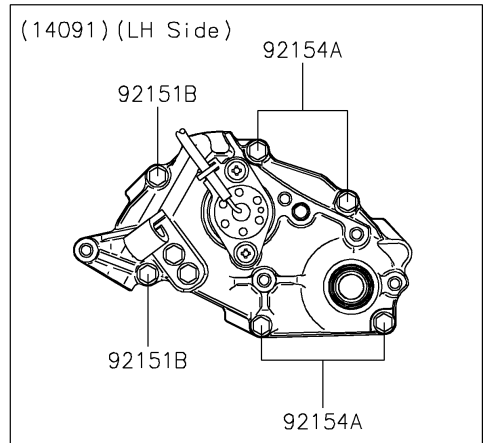

# 2022 W800 PARTS DIAGRAM

## Left Engine Cover(s)

E1435

### Left Engine Cover(s)

ITEM NAME	PART NUMBER	QUANTITY
CAP,GENERATOR (Ref # 11012)	11012-1817	1
GASKET,GENERATOR COVER (Ref # 11060)	11060-1892	1
GASKET,TRANSMISSION COVER (Ref # 11060A)	11060-1893	1
SWITCH-COMP,NEUTRAL (Ref # 13151)	13151-0054	1
HOLDER,CLUTCH CABLE (Ref # 13280)	13280-1109	1
COVER-CHAIN (Ref # 14026)	14026-0087	1
COVER-CHAIN,INSIDE (Ref # 14026A)	14026-1261	1
COVER-GENERATOR (Ref # 14031)	14031-1366	1
COVER,TRANSMISSION (Ref # 14091)	14091-1084	1
SENSOR,SPEED (Ref # 21176)	21176-0154	1
SCREW,5X16 (Ref # 92009)	92009-1571	2
PIN,6.2X8X14 (Ref # 92043)	92043-1263	5
PIN (Ref # 92043A)	92043-1588	2
BEARING-NEEDLE,HK1312 (Ref # 92046)	92046-1148	1
SEAL-OIL,TC13225.5 (Ref # 92049)	92049-1519	1
RING-O,20X2 (Ref # 92055)	92055-1146	1
RING-O,39.4X3.1 (Ref # 92055A)	92055-1618	1
RING-O,27.7X2.4 (Ref # 92055B)	92055-1619	1
PLUG,COVER (Ref # 92066)	92066-1397	1
DAMPER (Ref # 92075)	92075-1855	4
BOLT,6X40 (Ref # 92151)	92151-1131	2
BOLT,6X50 (Ref # 92151A)	92151-1234	1
BOLT,6X35 (Ref # 92151B)	92151-1874	2
BOLT,FLANGED,5X12 (Ref # 92153)	92153-1582	1
BOLT,FLANGED,6X16 (Ref # 92154)	92154-0489	2
BOLT,FLANGED,6X25 (Ref # 92154A)	92154-0490	4
BOLT,SOCKET,6X35 (Ref # 92154B)	92154-0494	2
BOLT,FLANGED,6X31 (Ref # 92154C)	92154-3898	1
BOLT,FLANGED,6X39 (Ref # 92154D)	92154-3899	2

## 2022 W800 PARTS LIST

Left Engine Cover(s)

ITEM NAME	PART NUMBER	QUANTITY
BOLT,FLANGED,6X43.6 (Ref # 92154E)	92154-3900	1
DAMPER (Ref # 92161)	92161-0411	4
BOLT-SOCKET,6X35 (Ref # 120)	120CC0635	6
BOLT-SOCKET,6X40 (Ref # 120A)	120CC0640	1
BOLT-SOCKET,6X45 (Ref # 120B)	120CC0645	1
O RING (Ref # 670)	670D1505	4