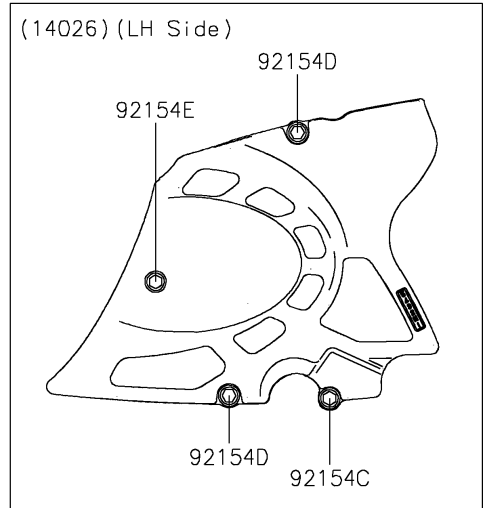

# 2022 W800 PARTS DIAGRAM

## Left Engine Cover(s)

E1435

### Left Engine Cover(s)

ITEM NAME	PART NUMBER	QUANTITY
CAP,GENERATOR (Ref # 11012)	11012-1817	1
GASKET,GENERATOR COVER (Ref # 11060)	11060-1892	1
GASKET,TRANSMISSION COVER (Ref # 11060A)	11060-1893	1
SWITCH-COMP,NEUTRAL (Ref # 13151)	13151-0054	1
HOLDER,CLUTCH CABLE (Ref # 13280)	13280-1109	1
COVER-CHAIN (Ref # 14026)	14026-0087	1
COVER-CHAIN,INSIDE (Ref # 14026A)	14026-1261	1
COVER-GENERATOR (Ref # 14031)	14031-1366	1
COVER,TRANSMISSION (Ref # 14091)	14091-1084	1
SENSOR,SPEED (Ref # 21176)	21176-0154	1
SCREW,5X16 (Ref # 92009)	92009-1571	2
PIN,6.2X8X14 (Ref # 92043)	92043-1263	5
PIN (Ref # 92043A)	92043-1588	2
BEARING-NEEDLE,HK1312 (Ref # 92046)	92046-1148	1
SEAL-OIL,TC13225.5 (Ref # 92049)	92049-1519	1
RING-O,20X2 (Ref # 92055)	92055-1146	1
RING-O,39.4X3.1 (Ref # 92055A)	92055-1618	1
RING-O,27.7X2.4 (Ref # 92055B)	92055-1619	1
PLUG,COVER (Ref # 92066)	92066-1397	1
DAMPER (Ref # 92075)	92075-1855	4
BOLT,6X40 (Ref # 92151)	92151-1131	2
BOLT,6X50 (Ref # 92151A)	92151-1234	1
BOLT,6X35 (Ref # 92151B)	92151-1874	2
BOLT,FLANGED,5X12 (Ref # 92153)	92153-1582	1
BOLT,FLANGED,6X16 (Ref # 92154)	92154-0489	2
BOLT,FLANGED,6X25 (Ref # 92154A)	92154-0490	4
BOLT,SOCKET,6X35 (Ref # 92154B)	92154-0494	2
BOLT,FLANGED,6X31 (Ref # 92154C)	92154-3898	1
BOLT,FLANGED,6X39 (Ref # 92154D)	92154-3899	2

## 2022 W800 PARTS LIST

Left Engine Cover(s)

ITEM NAME	PART NUMBER	QUANTITY
BOLT,FLANGED,6X43.6 (Ref # 92154E)	92154-3900	1
DAMPER (Ref # 92161)	92161-0411	4
BOLT-SOCKET,6X35 (Ref # 120)	120CC0635	6
BOLT-SOCKET,6X40 (Ref # 120A)	120CC0640	1
BOLT-SOCKET,6X45 (Ref # 120B)	120CC0645	1
O RING (Ref # 670)	670D1505	4