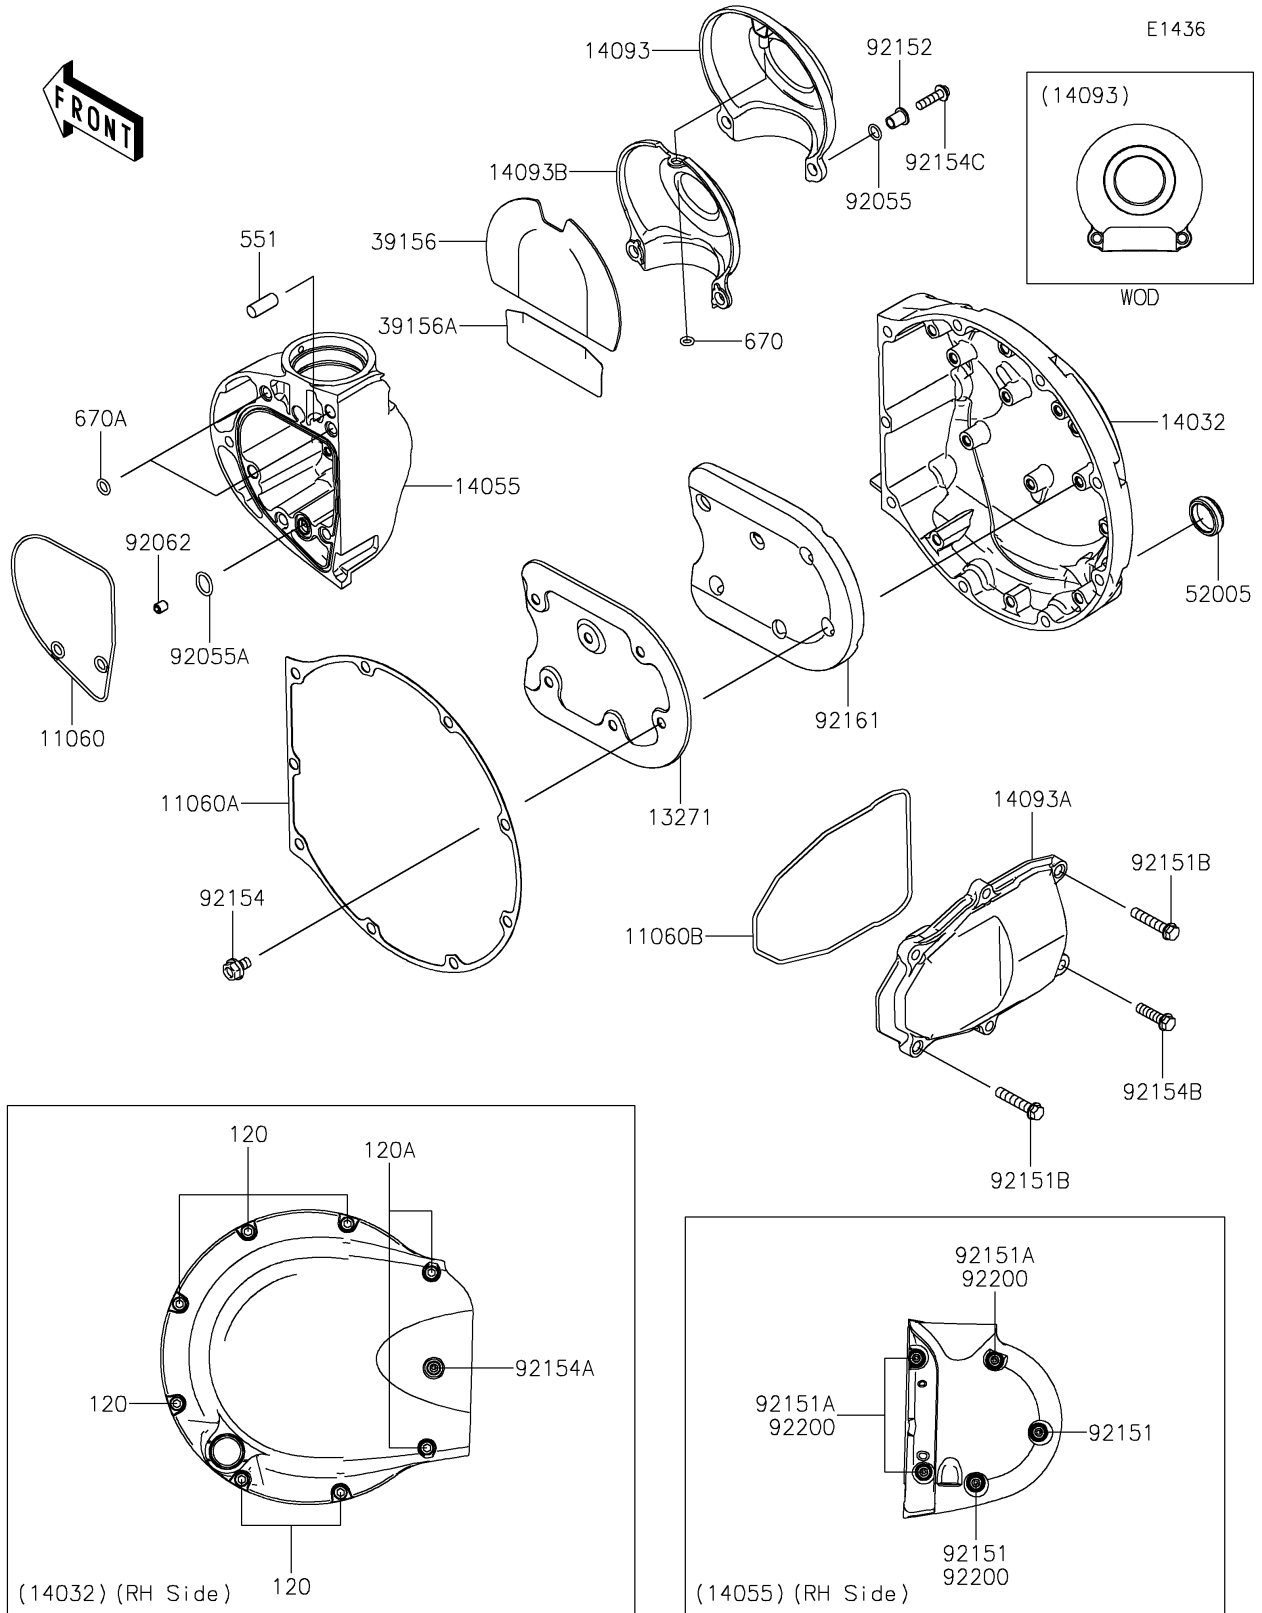

2022 W800 PARTS DIAGRAM

Right Engine Cover(s)

2022 W800 PARTS LIST

Right Engine Cover(s)

ITEM NAME	PART NUMBER	QUANTITY
GASKET,GEAR CASE (Ref # 11060)	11060-1890	1
GASKET,CLUTCH COVER (Ref # 11060A)	11060-1891	1
GASKET,KICK COVER (Ref # 11060B)	11060-1896	1
PLATE,SOUND ARRESTER (Ref # 13271)	13271-1215	1
COVER-CLUTCH (Ref # 14032)	14032-1495	1
CASE-GEAR (Ref # 14055)	14055-0681	1
COVER,BEVEL GEAR,OUTER (Ref # 14093)	14093-1005	1
COVER,KICK (Ref # 14093A)	14093-1011	1
COVER,BEVEL GEAR,INNER (Ref # 14093B)	14093-1039	1
PAD,BEVEL COVER,UPP (Ref # 39156)	39156-2455	1
PAD,BEVEL COVER,LWR (Ref # 39156A)	39156-2456	1
GAUGE,OIL LEVEL (Ref # 52005)	52005-1009	1
RING-O,7.5X1.5 (Ref # 92055)	92055-0981	2
RING-O,12.3X1.9 (Ref # 92055A)	92055-1594	1
NOZZLE,6X8,BLACK (Ref # 92062)	92062-1079	1
BOLT,SOCKET,6X55 (Ref # 92151)	92151-1496	2
BOLT,SOCKET,6X60 (Ref # 92151A)	92151-1497	3
BOLT,6X30 (Ref # 92151B)	92151-1873	2
COLLAR (Ref # 92152)	92152-2712	2
BOLT,FLANGED,6X10 (Ref # 92154)	92154-0492	6
BOLT,SOCKET,6X70 (Ref # 92154A)	92154-0493	1
BOLT,FLANGED,6X22 (Ref # 92154B)	92154-0794	4
BOLT,SOCKET,5X20 (Ref # 92154C)	92154-1798	2
DAMPER (Ref # 92161)	92161-0953	1
WASHER,6.8X11.5X1.0 (Ref # 92200)	92200-1461	4
BOLT-SOCKET,6X25 (Ref # 120)	120CC0625	6
BOLT-SOCKET,6X50 (Ref # 120A)	120CC0650	2
PIN-DOWEL,8X20 (Ref # 551)	551A0820	1
O RING (Ref # 670)	670D1505	1

2022 W800 PARTS LIST

Right Engine Cover(s)

ITEM NAME	PART NUMBER	QUANTITY
O RING,7MM (Ref # 670A)	670D1507	2