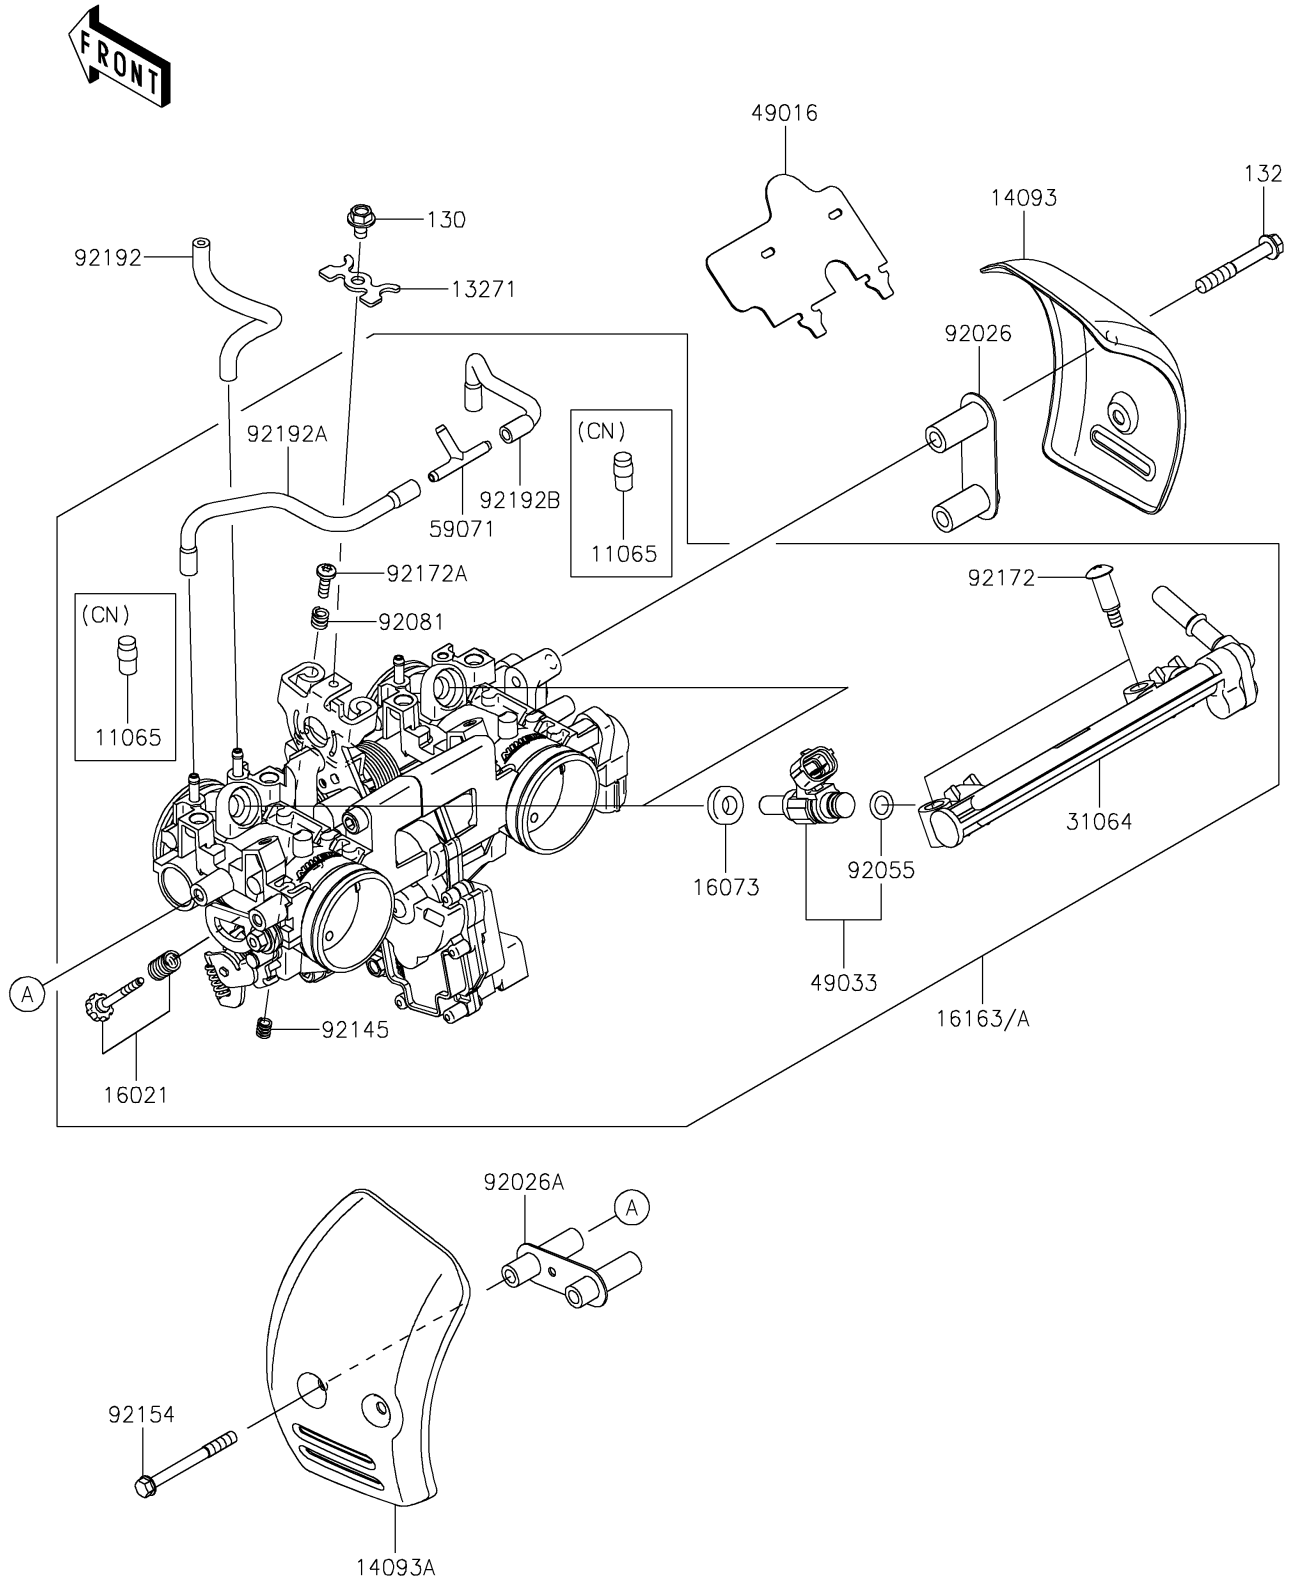

2025 W800 PARTS DIAGRAM

Throttle

E1510

2025 W800 PARTS LIST

Throttle

ITEM NAME	PART NUMBER	QUANTITY
PLATE (Ref # 13271)	13271-0056	1
COVER,RH (Ref # 14093)	14093-0024	1
COVER,LH (Ref # 14093A)	14093-1059	1
SCREW-THROTTLE STOP (Ref # 16021)	16021-0054	1
INSULATOR (Ref # 16073)	16073-0129	2
PIPE-COMP,FUEL (Ref # 31064)	31064-0591	1
NOZZLE-INJECTION (Ref # 49033)	49033-0571	2
SPACER (Ref # 92026)	92026-0166	1
SPACER (Ref # 92026A)	92026-0889	1
RING-O,INJECTION NOZZLE (Ref # 92055)	92055-0124	2
SPRING (Ref # 92081)	92081-1620	1
SPRING (Ref # 92145)	92145-0816	1
BOLT-FLANGED-SMALL,5X50 (Ref # 92154)	92154-4052	2
SCREW,PIPE INJECTION (Ref # 92172)	92172-0064	2
SCREW (Ref # 92172A)	92172-0505	1
TUBE,3X7X110 (Ref # 92192)	92192-0931	1
BOLT-FLANGED,5X8 (Ref # 130)	130BA0508	1
BOLT-FLANGED-SMALL,6X40 (Ref # 132)	132E0640	2