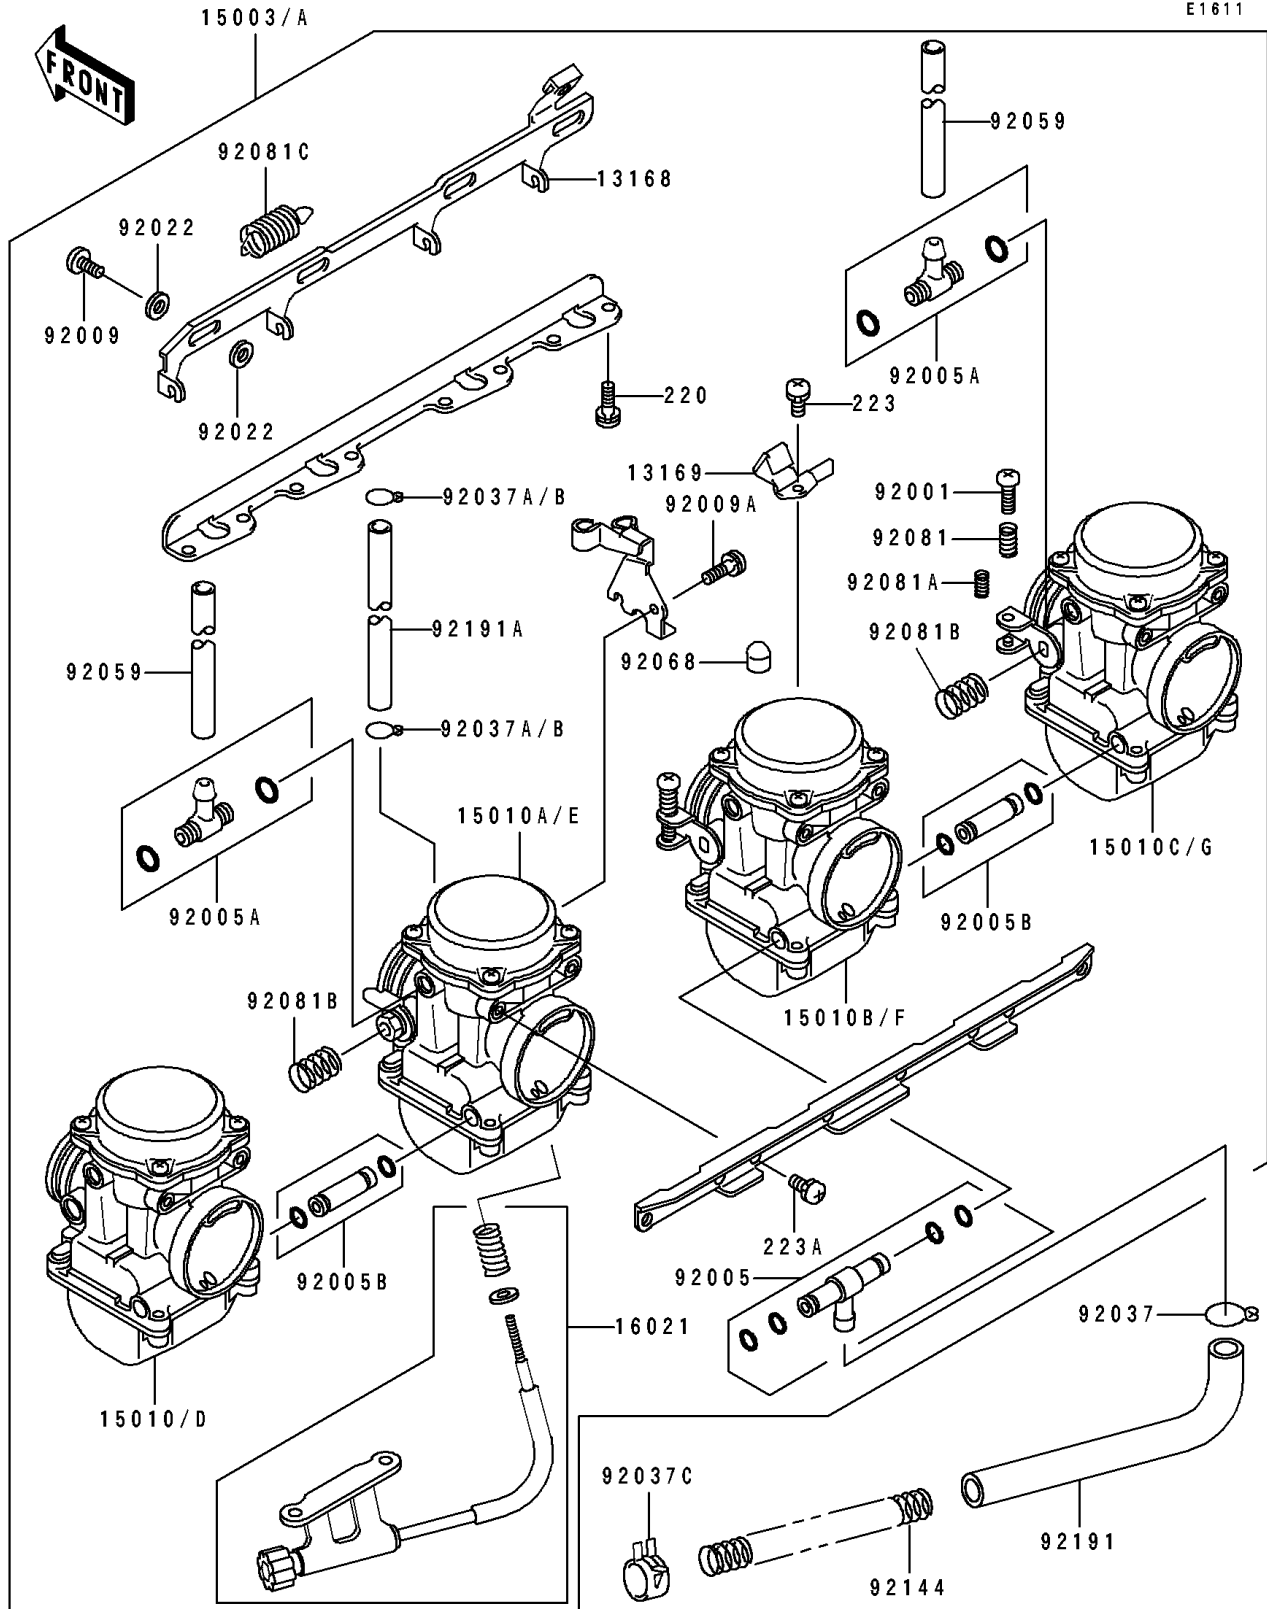

1996 GPZ 1100 ABS PARTS DIAGRAM

Carburetor

E1611

1996 GPZ 1100 ABS PARTS LIST

Carburetor

ITEM NAME	PART NUMBER	QUANTITY
LEVER,STARTER (Ref # 13168)	13168-1245	1
PLATE,STARTER CABLE (Ref # 13169)	13169-1871	1
CARBURETOR-ASSY (Ref # 15003)	15003-1129	1
CARBURETOR-ASSY (Ref # 15003A)	15003-1130	1
CARBURETOR,LH,OUTSIDE (Ref # 15010)	15010-1917	1
CARBURETOR,LH,INSIDE (Ref # 15010A)	15010-1918	1
CARBURETOR,RH,INSIDE (Ref # 15010B)	15010-1919	1
CARBURETOR,RH,OUTSIDE (Ref # 15010C)	15010-1920	1
CARBURETOR,LH,OUTSIDE (Ref # 15010D)	15010-1921	1
CARBURETOR,LH,INSIDE (Ref # 15010E)	15010-1922	1
CARBURETOR,RH,INSIDE (Ref # 15010F)	15010-1923	1
CARBURETOR,RH,OUTSIDE (Ref # 15010G)	15010-1924	1
SCREW-THROTTLE STOP (Ref # 16021)	16021-1204	1
BOLT,THROTTLE ADJUST (Ref # 92001)	92001-1998	3
FITTING (Ref # 92005)	92005-1288	1
FITTING (Ref # 92005A)	92005-1306	2
FITTING (Ref # 92005B)	92005-1310	2
SCREW (Ref # 92009)	92009-1262	3
SCREW,5X10 (Ref # 92009A)	92009-1365	1
WASHER,6.1X11X0.8,POLYACETAL (Ref # 92022)	92022-1199	6
CLAMP,HOSE (Ref # 92037)	92037-1104	1
CLAMP,TUBE (Ref # 92037A)	92037-1201	2
CLAMP,TUBE (Ref # 92037B)	92037-1477	2
CLAMP (Ref # 92037C)	92037-1861	1
TUBE,6.5X9.5X350 (Ref # 92059)	92059-1237	2
PLUG,12X25 (Ref # 92068)	92068-006	1
SPRING,THROTTLE ADJUST UPP (Ref # 92081)	92081-1620	3
SPRING,THROTTLE ADJUST LWR (Ref # 92081A)	92081-1621	3
SPRING,THROTTLE ADJUST CNT (Ref # 92081B)	92081-1622	2

1996 GPZ 1100 ABS PARTS LIST

Carburetor

ITEM NAME	PART NUMBER	QUANTITY
SPRING,STARTER LEVER (Ref # 92081C)	92081-1762	1
SPRING,FUEL TUBE (Ref # 92144)	92144-1874	1
TUBE,FUEL (Ref # 92191)	92191-1007	1
TUBE (Ref # 92191A)	92191-1017	1
SCREW-PAN-CROS,6X16 (Ref # 220)	220B0616	8
SCREW-PAN-WS-CROS (Ref # 223)	223C0420	1
SCREW-PAN-WS-CROS (Ref # 223A)	223C0510	8