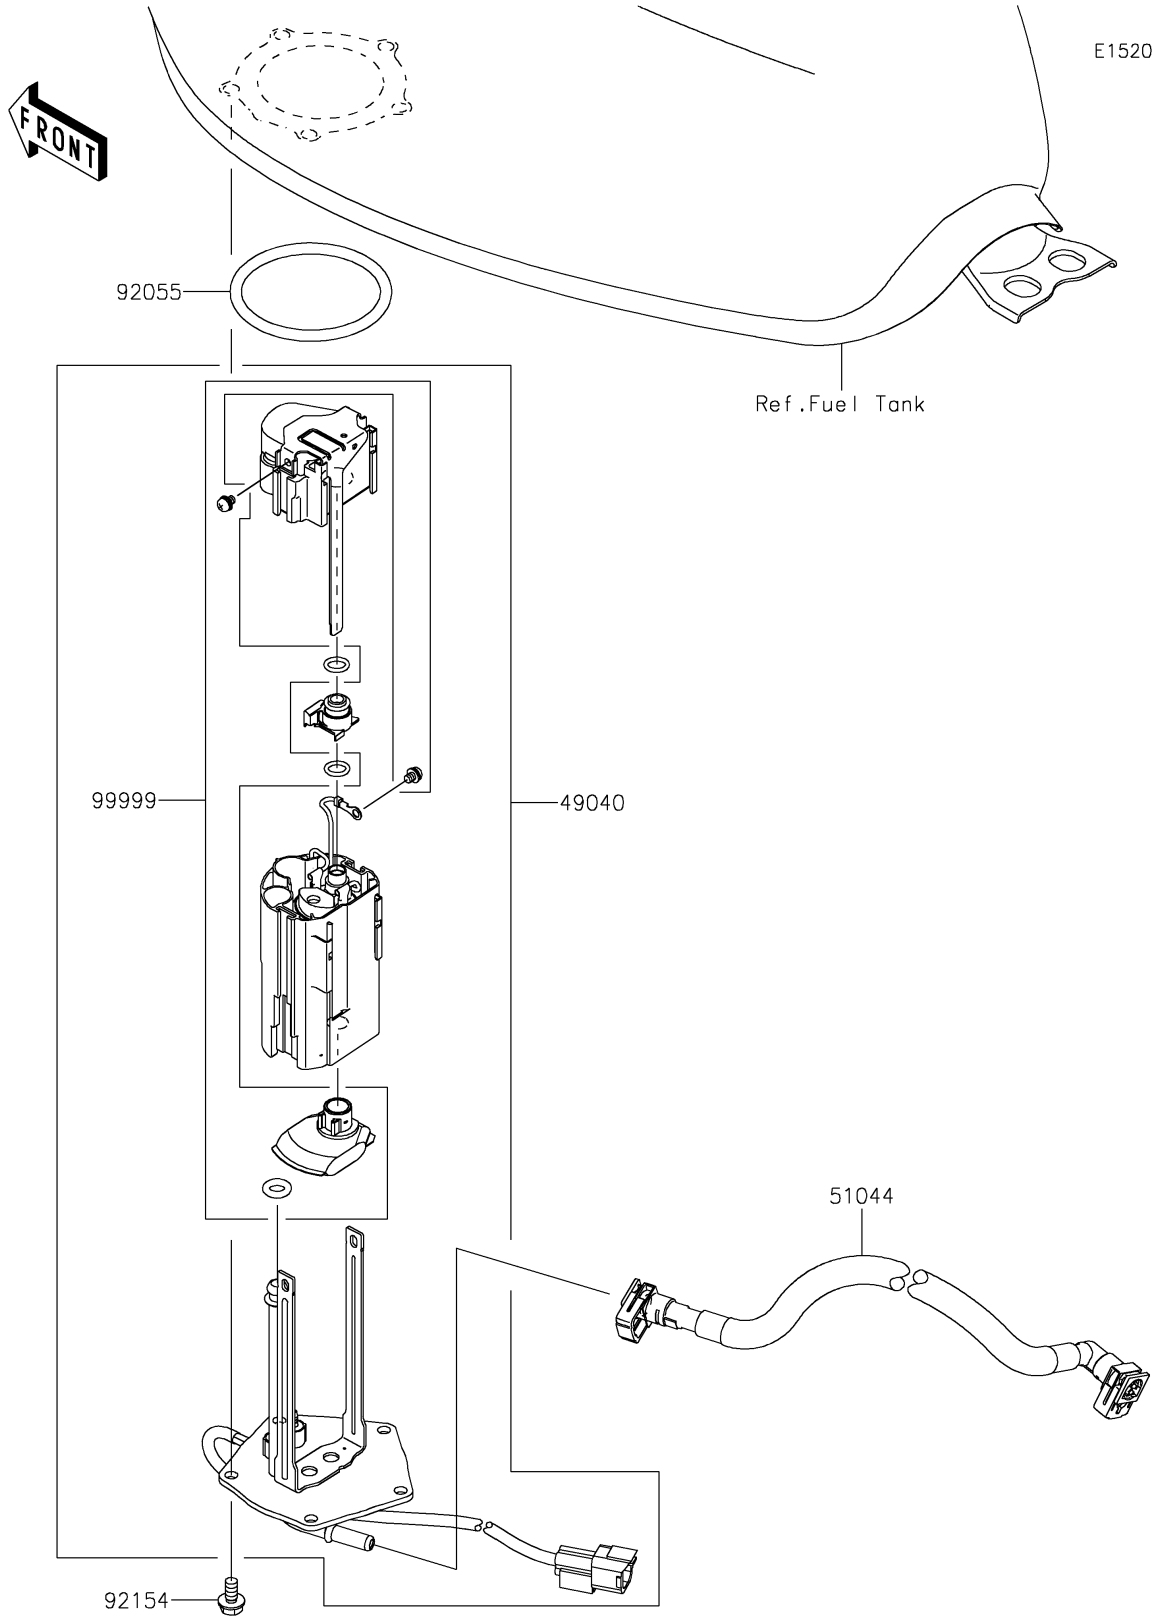

2022 W800 PARTS DIAGRAM

Fuel Pump

2022 W800 PARTS LIST

Fuel Pump

ITEM NAME	PART NUMBER	QUANTITY
PUMP-FUEL (Ref # 49040)	49040-0781	1
TUBE-ASSY,FUEL (Ref # 51044)	51044-0904	1
RING-O,70.6X5.7 (Ref # 92055)	92055-0210	1
BOLT,FLANGED,6X12 (Ref # 92154)	92154-1848	5
KIT,FUEL FILTER (Ref # 99999)	99999-0521	1