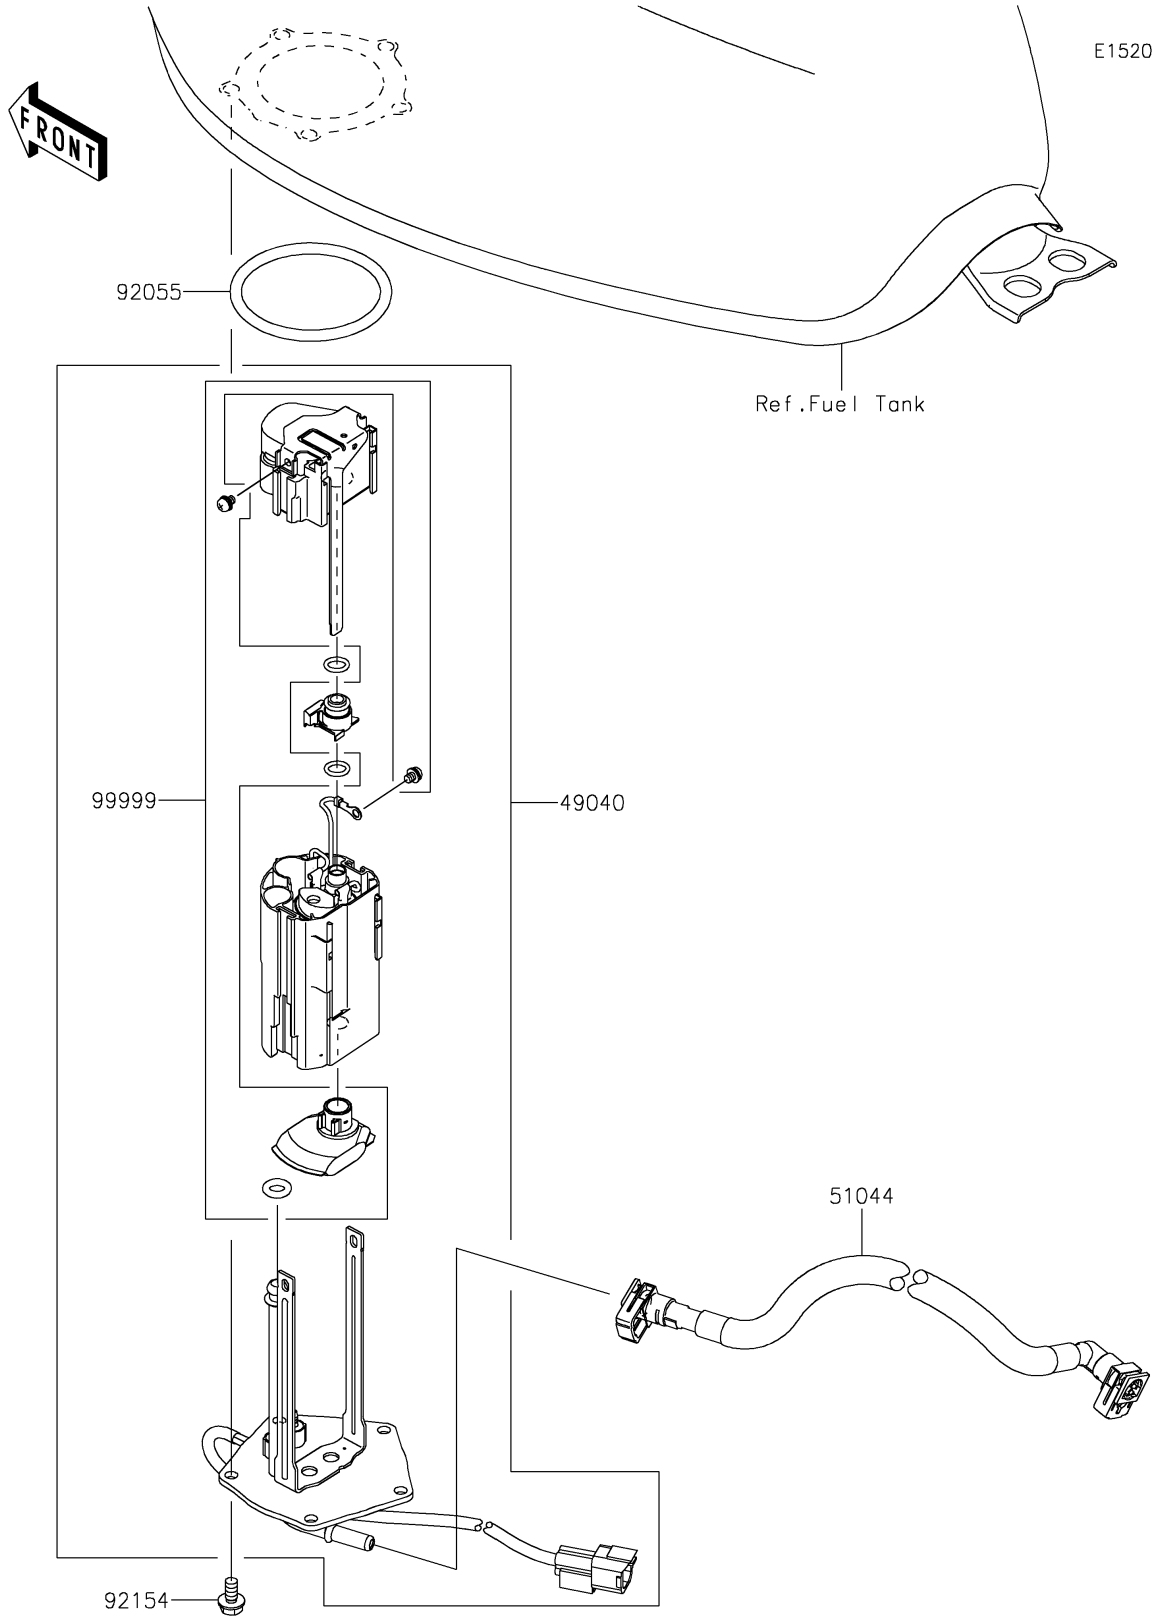

# 2023 W800 PARTS DIAGRAM

## Fuel Pump

### Fuel Pump

ITEM NAME	PART NUMBER	QUANTITY
PUMP-FUEL (Ref # 49040)	49040-0781	1
TUBE-ASSY,FUEL (Ref # 51044)	51044-0904	1
RING-O,70.6X5.7 (Ref # 92055)	92055-0210	1
BOLT,FLANGED,6X12 (Ref # 92154)	92154-1848	5
KIT,FUEL FILTER (Ref # 99999)	99999-0521	1