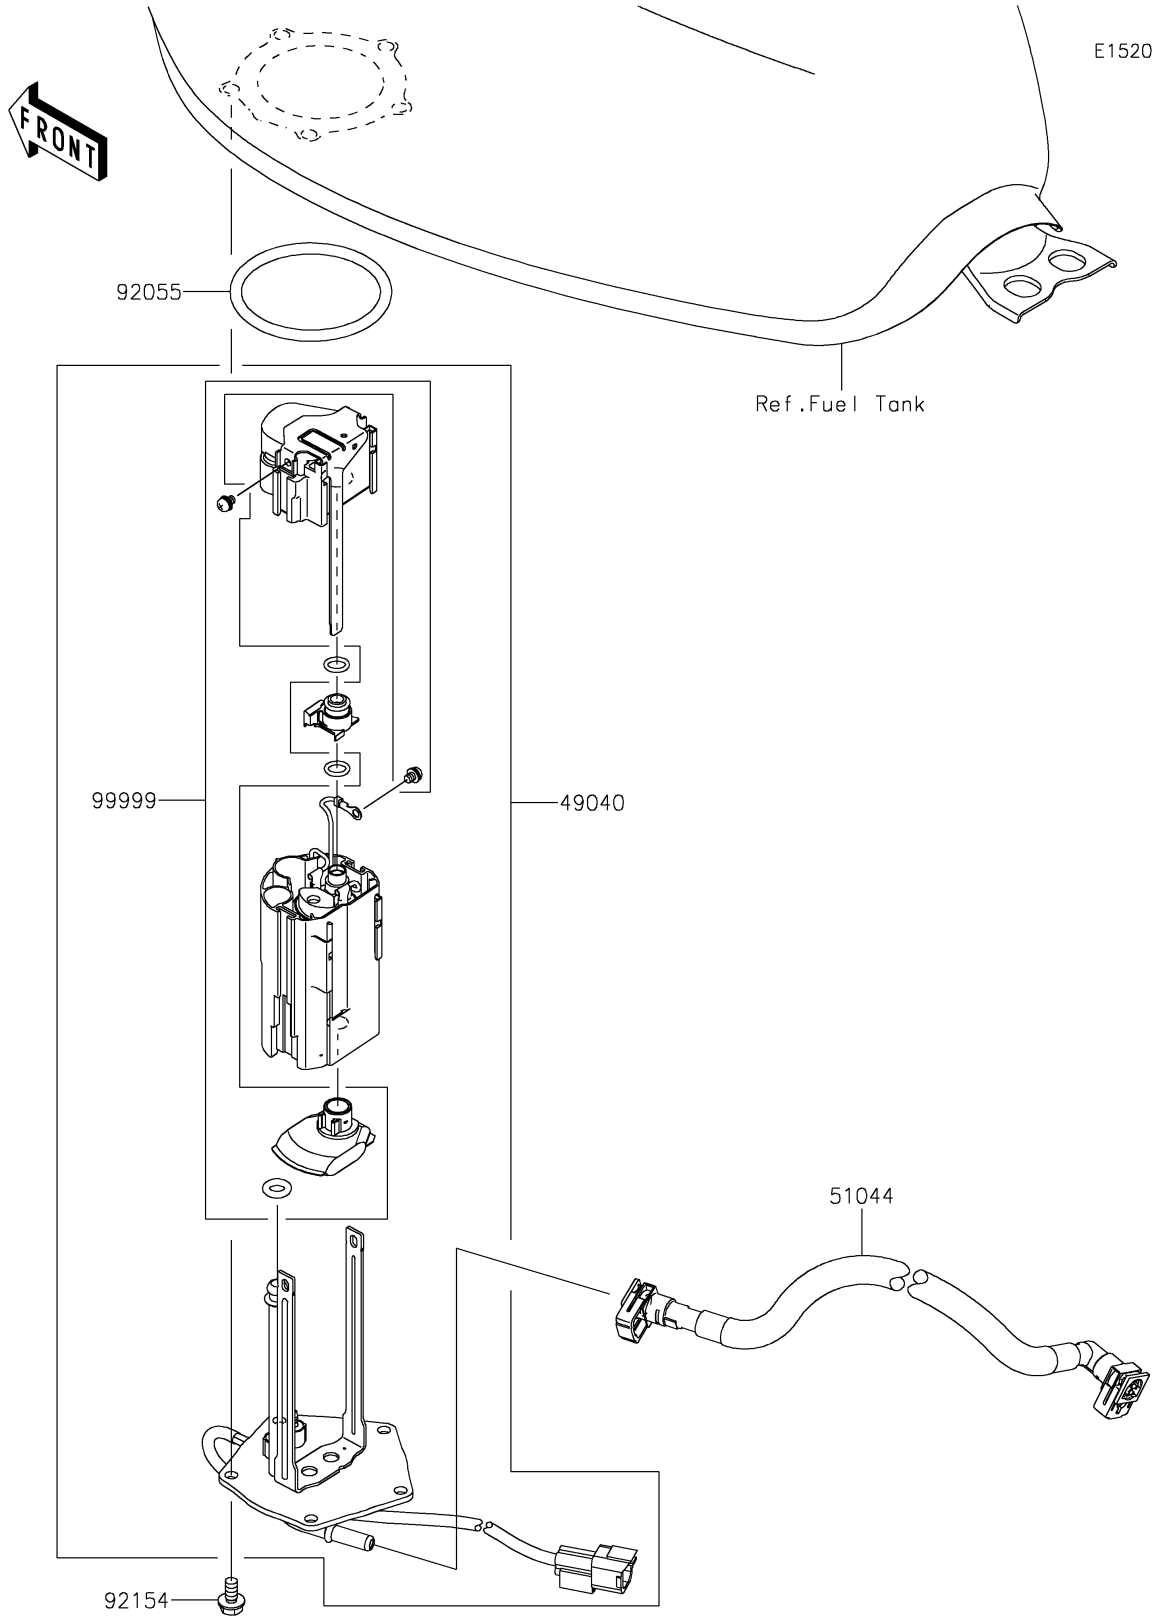

2025 W800 PARTS DIAGRAM

Fuel Pump

2025 W800 PARTS LIST

Fuel Pump

ITEM NAME	PART NUMBER	QUANTITY
PUMP-FUEL (Ref # 49040)	49040-0781	1
TUBE-ASSY,FUEL (Ref # 51044)	51044-0904	1
RING-O,70.6X5.7 (Ref # 92055)	92055-0210	1
BOLT,FLANGED,6X12 (Ref # 92154)	92154-1848	5
KIT,FUEL FILTER (Ref # 99999)	99999-0521	1