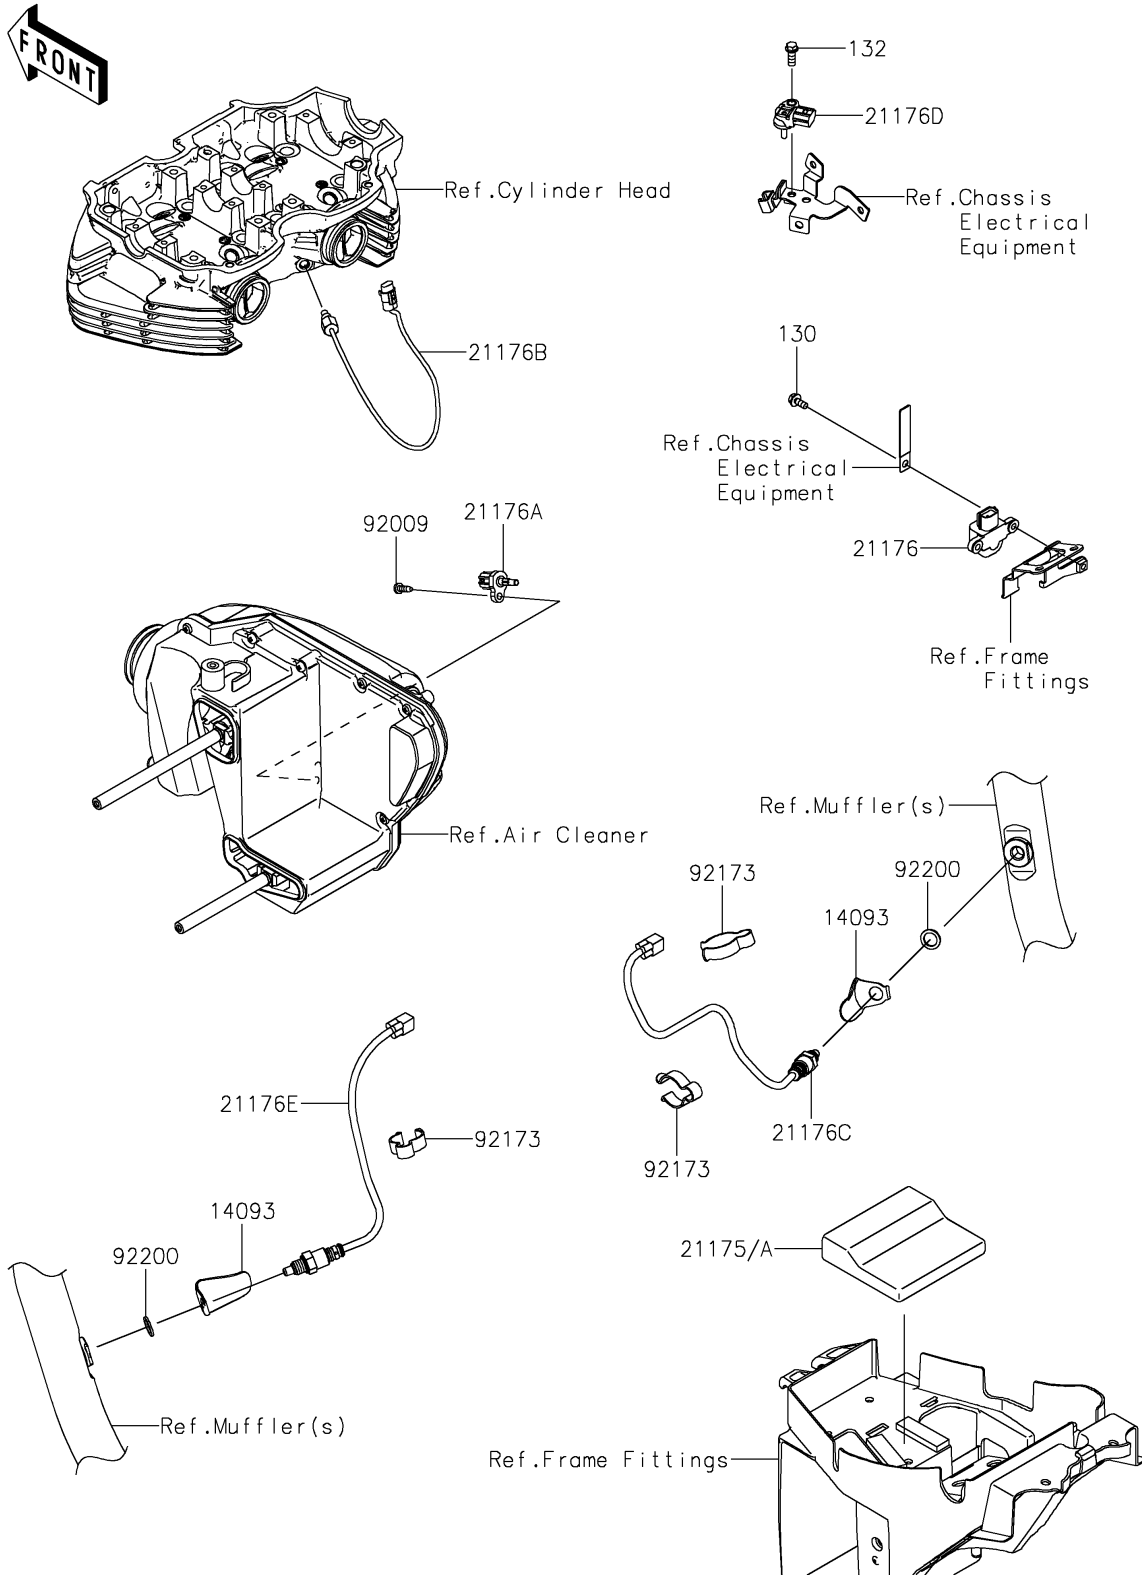

2025 W800 PARTS DIAGRAM

Fuel Injection

E1530

2025 W800 PARTS LIST

Fuel Injection

ITEM NAME	PART NUMBER	QUANTITY
COVER,OXYGEN SENSOR (Ref # 14093)	14093-0790	2
SENSOR,VEHICLE-DOWN (Ref # 21176)	21176-0026	1
SENSOR,AIR TEMPERATURE (Ref # 21176A)	21176-0048	1
SENSOR,TEMP (Ref # 21176B)	21176-0072	1
SENSOR,OXYGEN,RH (Ref # 21176C)	21176-0897	1
SENSOR,PRESSURE (Ref # 21176D)	21176-0906	1
SENSOR,OXYGEN,LH (Ref # 21176E)	21176-0990	1
SCREW,TAPPING,5X16 (Ref # 92009)	92009-1984	1
CLAMP (Ref # 92173)	92173-0018	3
WASHER,12.5X18X1.6 (Ref # 92200)	92200-0087	2
BOLT-FLANGED,5X12 (Ref # 130)	130BA0512	1
BOLT-FLANGED-SMALL,6X16 (Ref # 132)	132BA0616	1