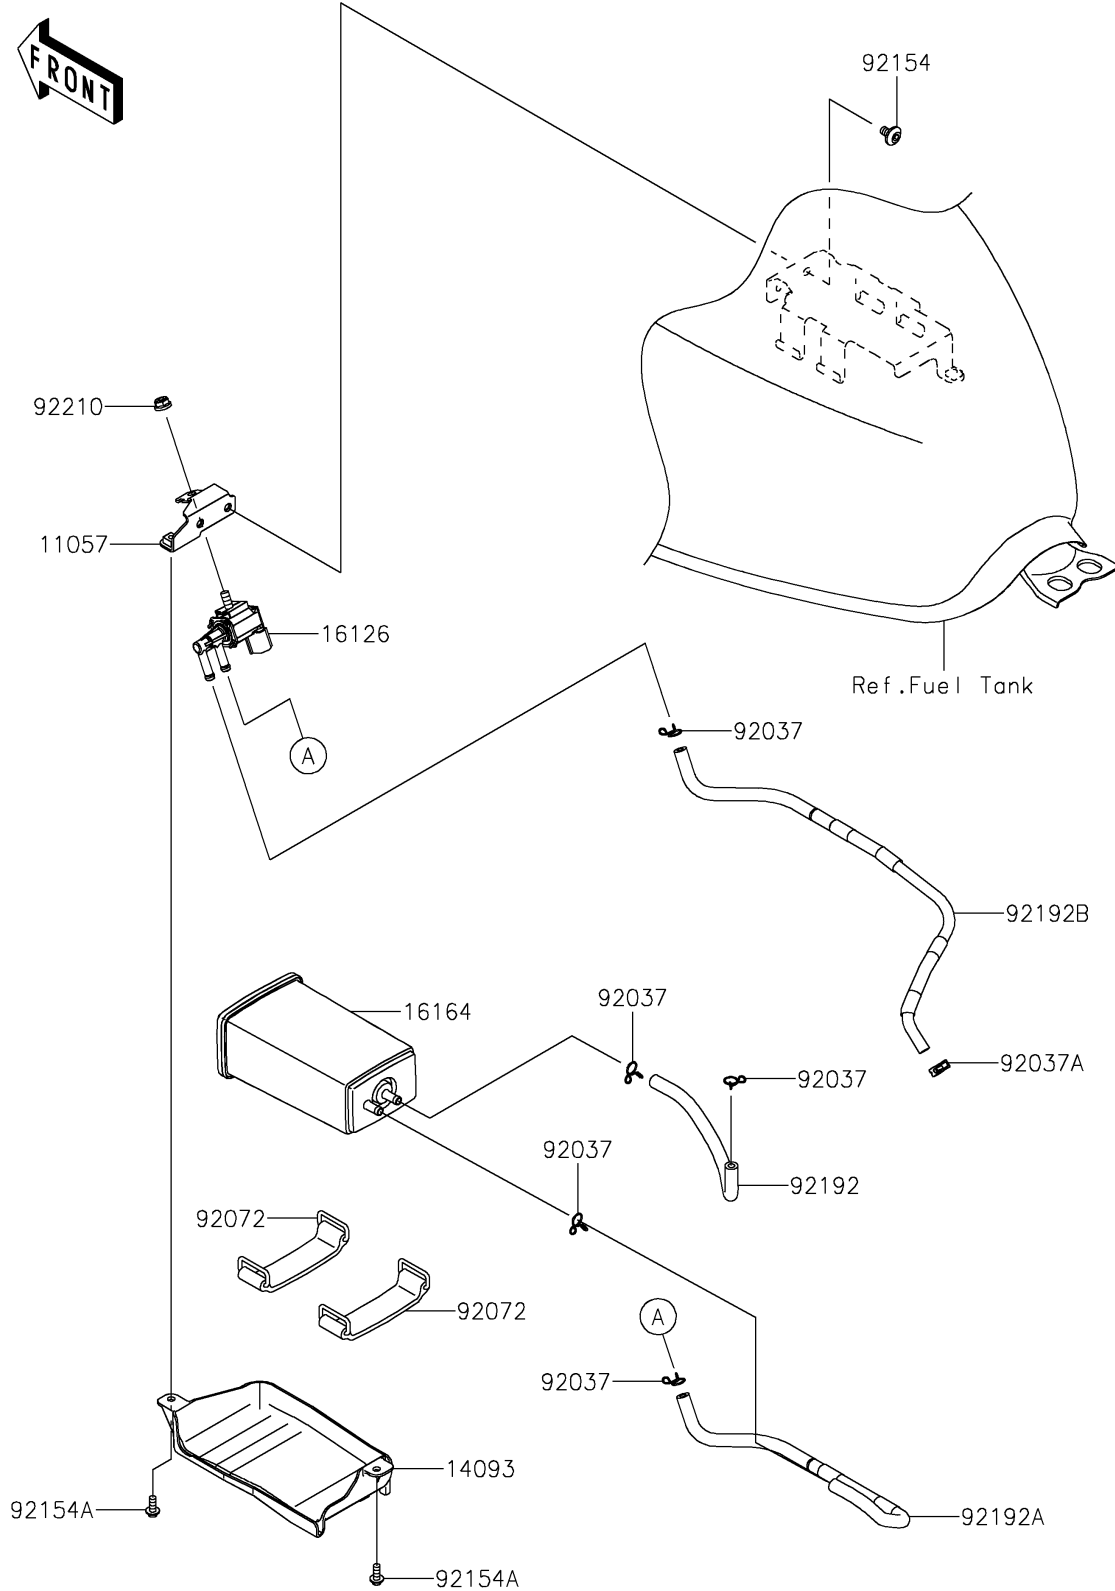

2022 W800 PARTS DIAGRAM

Fuel Evaporative System(CA)

E1650

2022 W800 PARTS LIST

Fuel Evaporative System(CA)

ITEM NAME	PART NUMBER	QUANTITY
BRACKET,CANISTER (Ref # 11057)	11057-2071	1
COVER,CANISTER (Ref # 14093)	14093-0791	1
VALVE,SOLENOID (Ref # 16126)	16126-0705	1
CANISTER (Ref # 16164)	16164-0012	1
CLAMP (Ref # 92037)	92037-1712	5
CLAMP,7.8MM (Ref # 92037A)	92037-2116	1
BAND,L=90 (Ref # 92072)	92072-045	2
BOLT,SOCKET,6X10 (Ref # 92154)	92154-1834	2
BOLT,SOCKET,5X12,MEC (Ref # 92154A)	92154-2678	2
TUBE,TANK-CANISTER (Ref # 92192)	92192-1932	1
TUBE,CANISTER-VALVE (Ref # 92192A)	92192-1933	1
TUBE,VALVE-THROTTLE (Ref # 92192B)	92192-1934	1
NUT,LOCK,FLANGED,6MM (Ref # 92210)	92210-0303	1