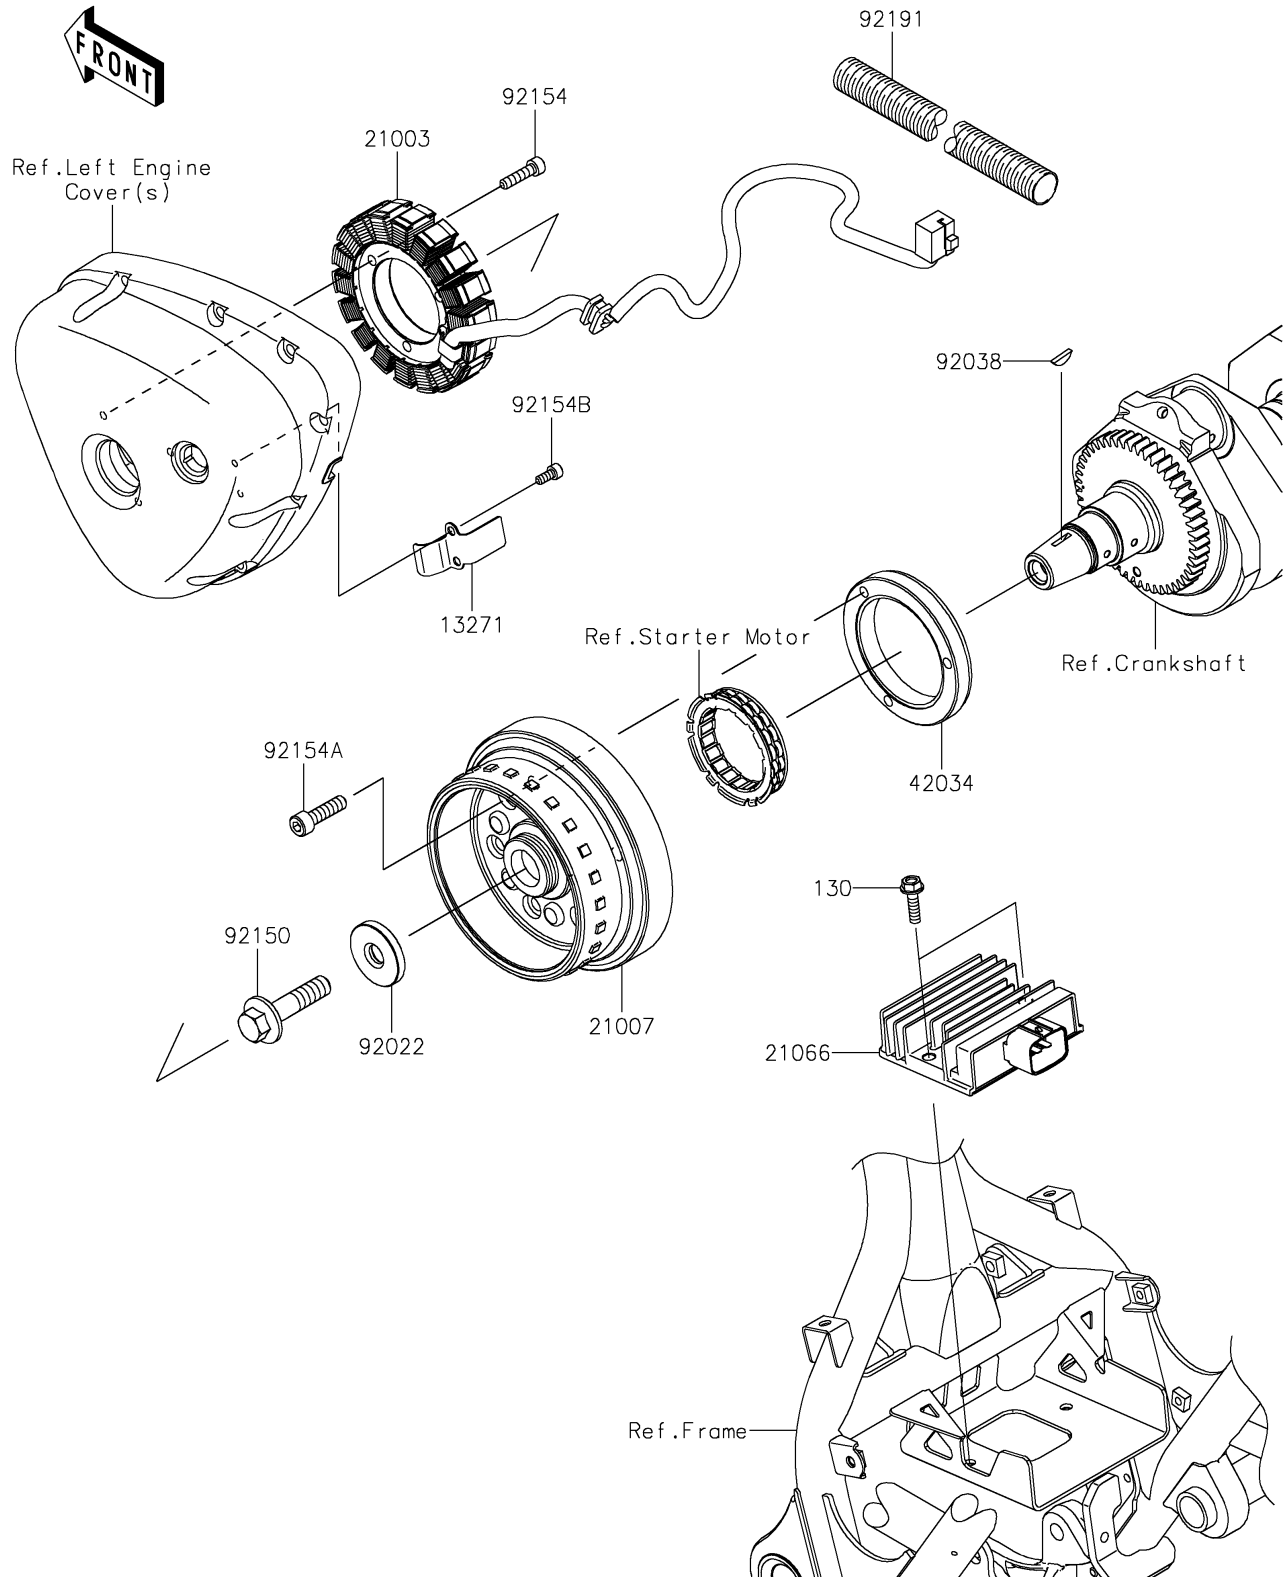

2022 W800 PARTS DIAGRAM

Generator

E1810

2022 W800 PARTS LIST

Generator

ITEM NAME	PART NUMBER	QUANTITY
PLATE (Ref # 13271)	13271-1185	1
STATOR (Ref # 21003)	21003-0112	1
ROTOR (Ref # 21007)	21007-0159	1
REGULATOR-VOLTAGE (Ref # 21066)	21066-0760	1
COUPLING (Ref # 42034)	42034-0710	1
WASHER,12X40X6 (Ref # 92022)	92022-1904	1
KEY,WOODRUFF (Ref # 92038)	92038-001	1
BOLT,12X50 (Ref # 92150)	92150-1708	1
BOLT,SOCKET,6X25 (Ref # 92154)	92154-0477	3
BOLT,SOCKET,8X30 (Ref # 92154A)	92154-0502	3
BOLT,SOCKET,5X12 (Ref # 92154B)	92154-0503	2
TUBE (Ref # 92191)	92191-1397	1
BOLT-FLANGED,6X22 (Ref # 130)	130BB0622	2