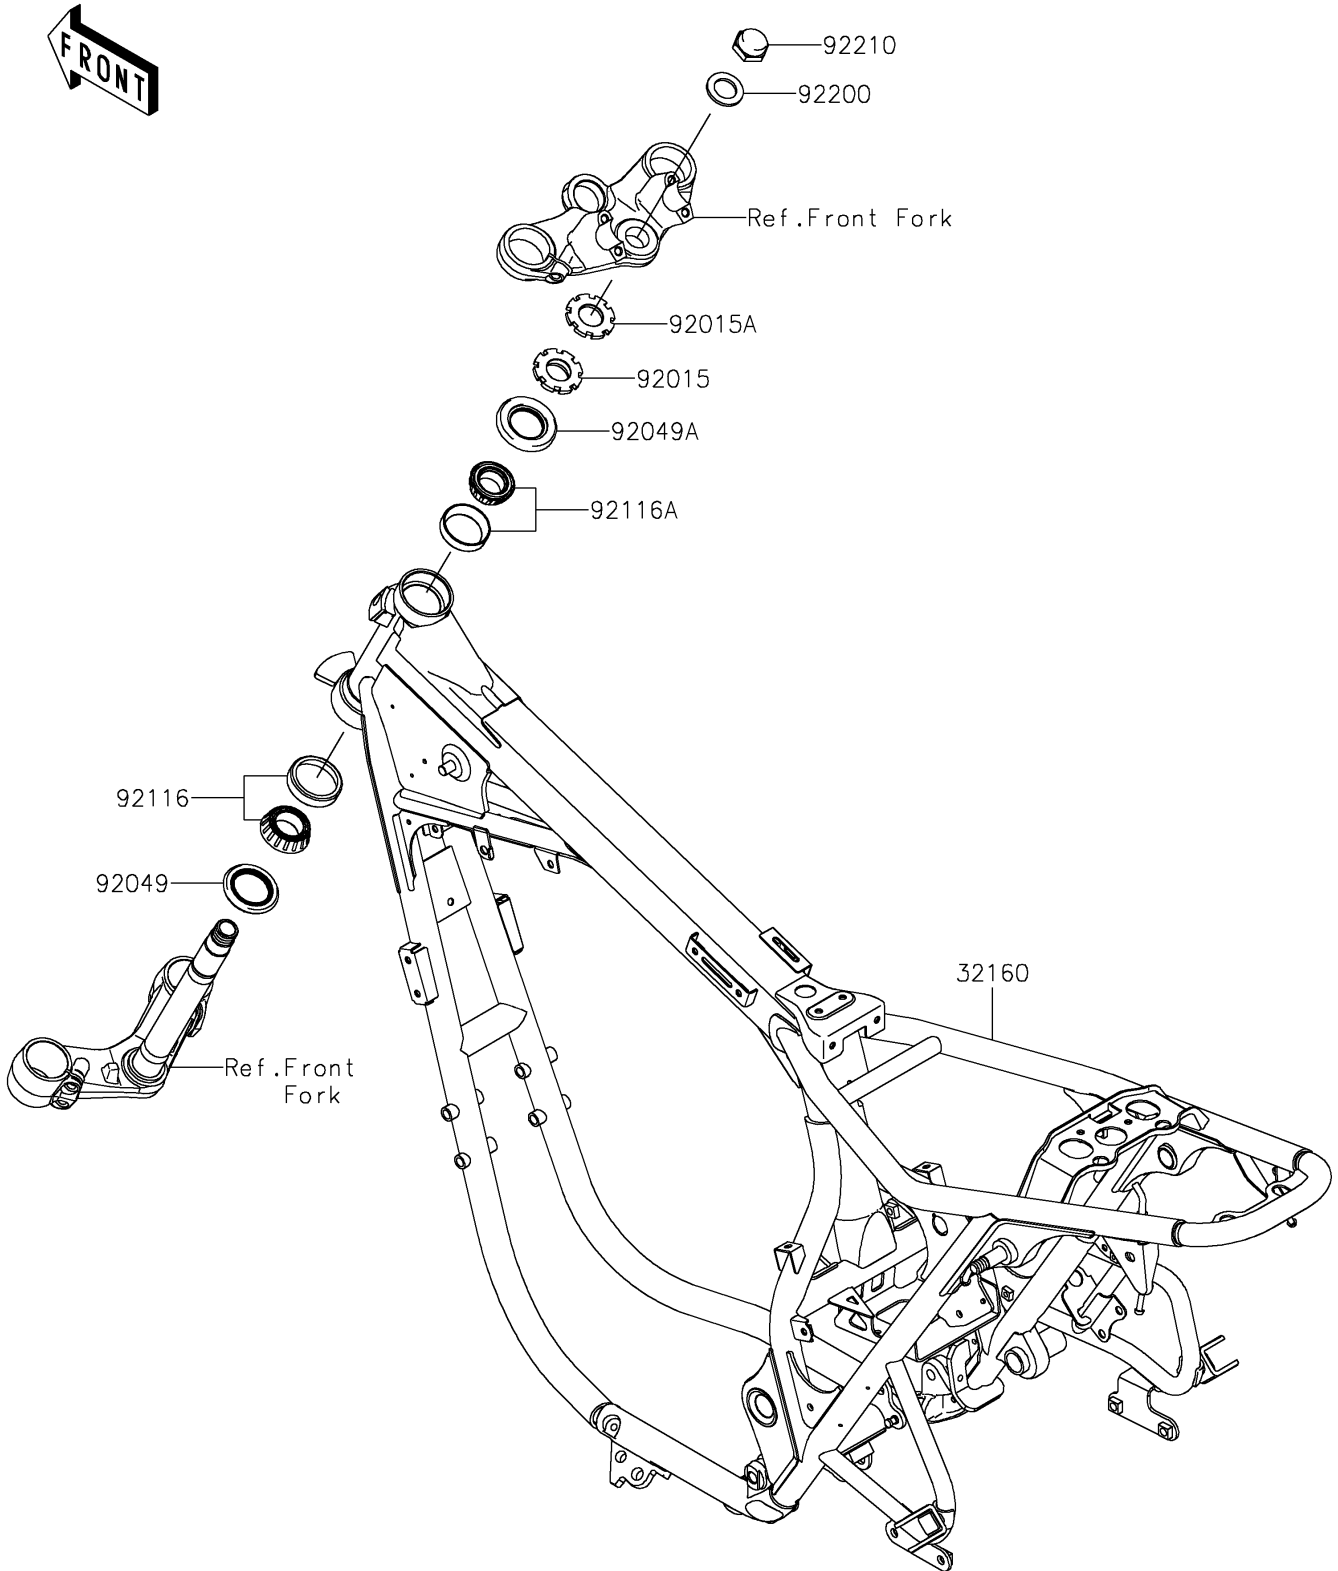

2022 W800 PARTS DIAGRAM

Frame

F2120

2022 W800 PARTS LIST

Frame

ITEM NAME	PART NUMBER	QUANTITY
FRAME-COMP (Ref # 32160)	32160-1888	1
NUT,25MM (Ref # 92015)	92015-1803	1
NUT,25MM (Ref # 92015A)	92015-1810	1
SEAL-OIL,XMHE36X52X4J (Ref # 92049)	92049-1162	1
SEAL-OIL,STEERING STEM (Ref # 92049A)	92049-1214	1
BEARING-ROLLER,HR320/28XJ (Ref # 92116)	92116-1009	1
BEARING-ROLLER,HI-CAP32005JR-1 (Ref # 92116A)	92116-1056	1
WASHER,22.5X36X3.2 (Ref # 92200)	92200-0134	1
NUT,CAP,22MM (Ref # 92210)	92210-0263	1