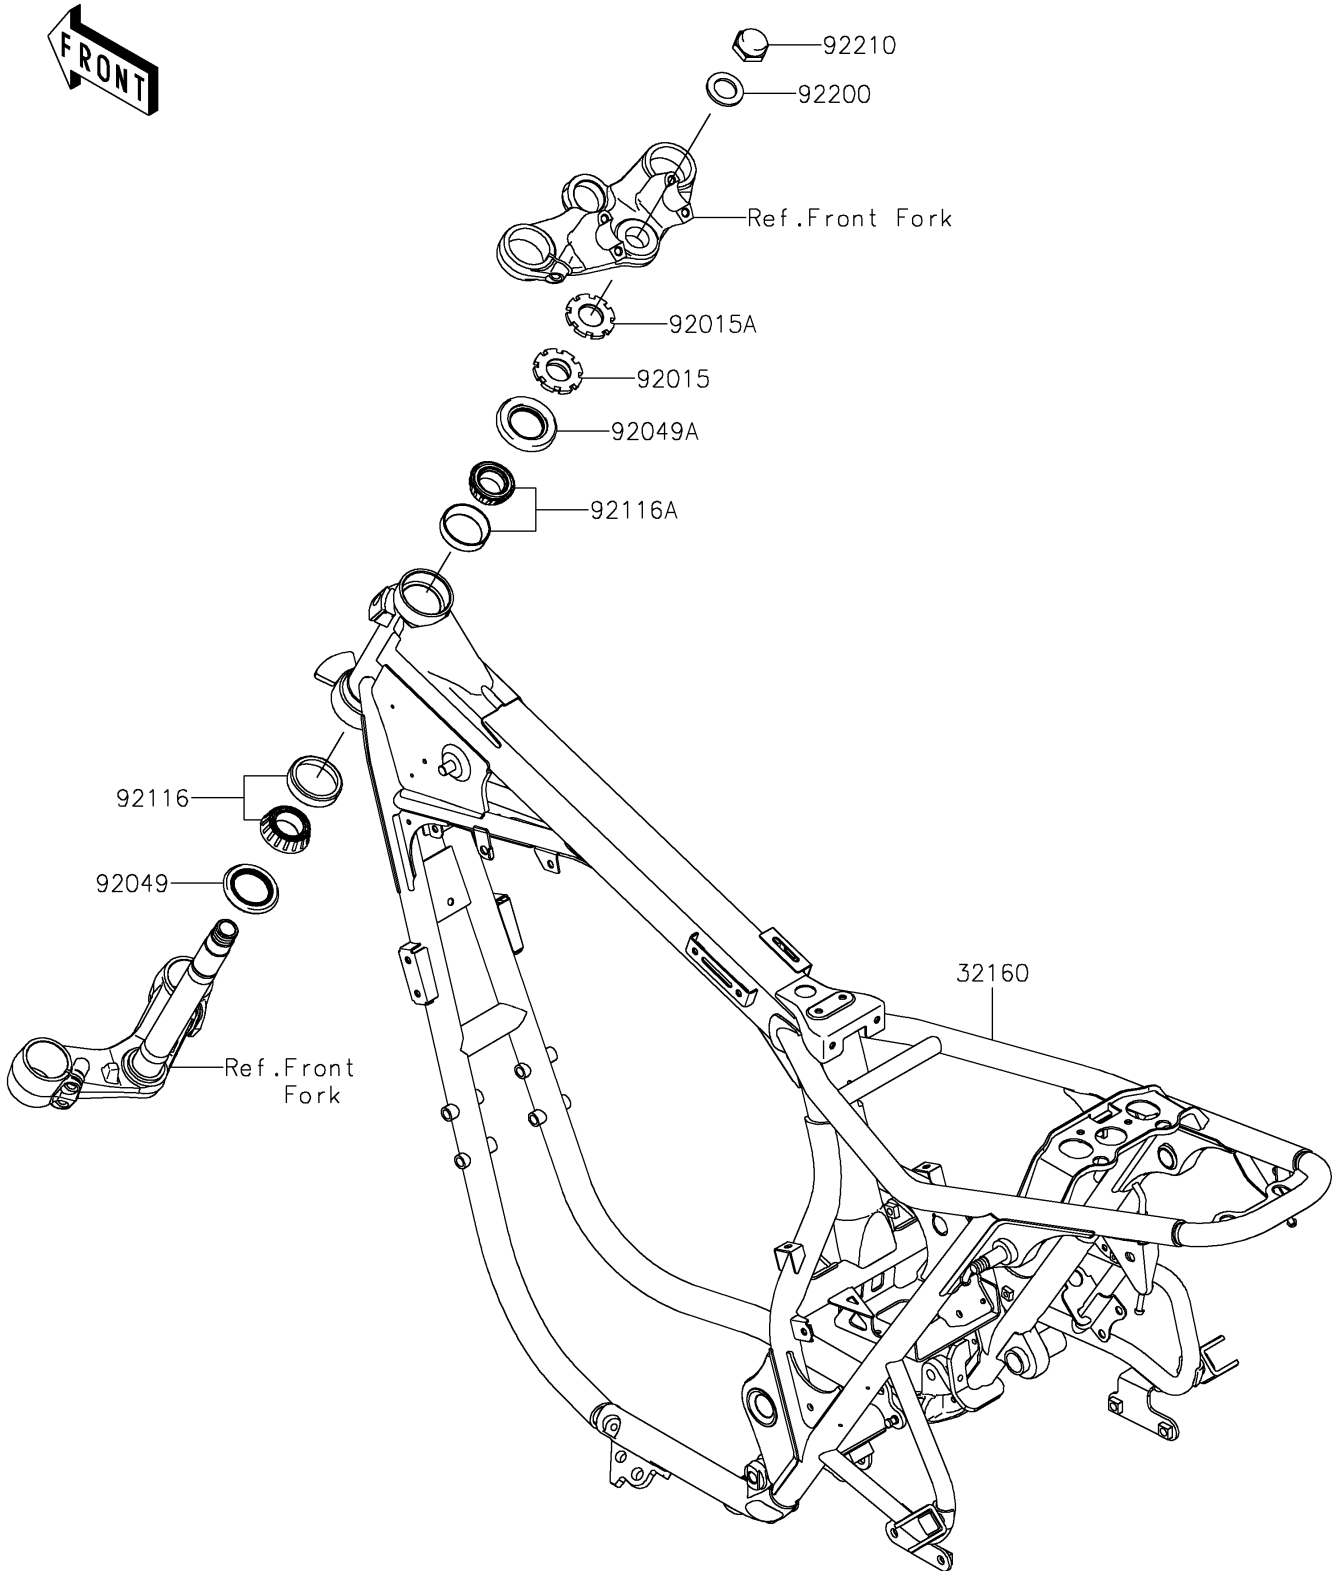

# 2023 W800 PARTS DIAGRAM

Frame

F2120

## 2023 W800 PARTS LIST

### Frame

ITEM NAME	PART NUMBER	QUANTITY
FRAME-COMP (Ref # 32160)	32160-1888	1
NUT,25MM (Ref # 92015)	92015-1803	1
NUT,25MM (Ref # 92015A)	92015-1810	1
SEAL-OIL,XMHE36X52X4J (Ref # 92049)	92049-1162	1
SEAL-OIL,STEERING STEM (Ref # 92049A)	92049-1214	1
BEARING-ROLLER,HR320/28XJ (Ref # 92116)	92116-1009	1
BEARING-ROLLER,HI-CAP32005JR-1 (Ref # 92116A)	92116-1056	1
WASHER,22.5X36X3.2 (Ref # 92200)	92200-0134	1
NUT,CAP,22MM (Ref # 92210)	92210-0263	1