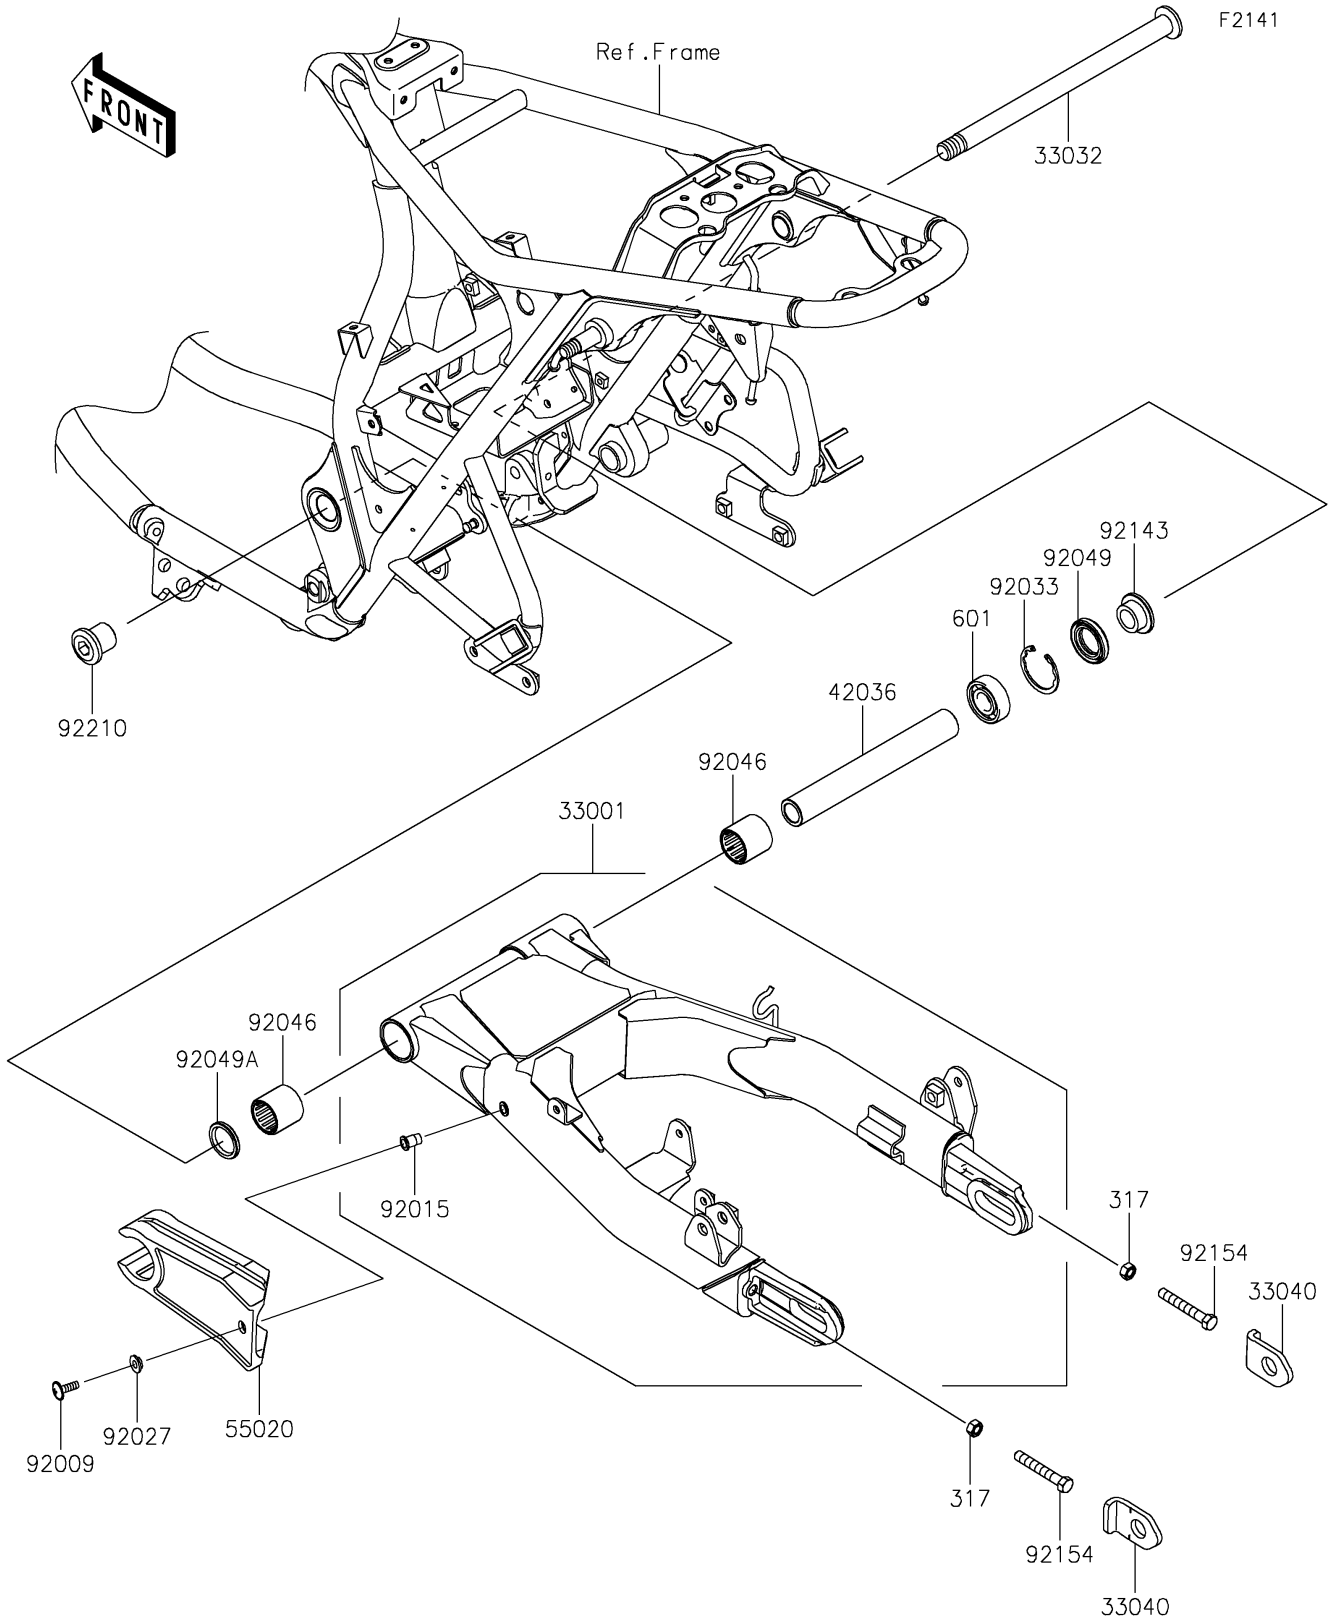

2022 W800 PARTS DIAGRAM

Swingarm

2022 W800 PARTS LIST

Swingarm

ITEM NAME	PART NUMBER	QUANTITY
ARM-COMP-SWING (Ref # 33001)	33001-0707	1
SHAFT-SWING ARM (Ref # 33032)	33032-1192	1
ADJUSTER-CHAIN (Ref # 33040)	33040-0076	2
SLEEVE,SWING ARM,L=186.6 (Ref # 42036)	42036-1352	1
GUARD,CHAIN (Ref # 55020)	55020-1686	1
SCREW,6X18 (Ref # 92009)	92009-1663	1
NUT,POP,6MM,L=15 (Ref # 92015)	92015-1791	1
COLLAR,L=4.5 (Ref # 92027)	92027-1965	1
RING-SNAP,40MM (Ref # 92033)	92033-1040	1
BEARING-NEEDLE,BHTM2530-1 (Ref # 92046)	92046-1035	2
SEAL-OIL (Ref # 92049)	92049-1047	1
SEAL-OIL,MH25334 (Ref # 92049A)	92049-1060	1
COLLAR,RR AXLE,L=14 (Ref # 92143)	92143-1188	1
BOLT-SMALL,8X55 (Ref # 92154)	92154-1962	2
NUT,PIVOT,16MM (Ref # 92210)	92210-1077	1
NUT-HEX-SMALL,8MM (Ref # 317)	317BA0800	2
BEARING-BALL,#6203 (Ref # 601)	601A6203	1