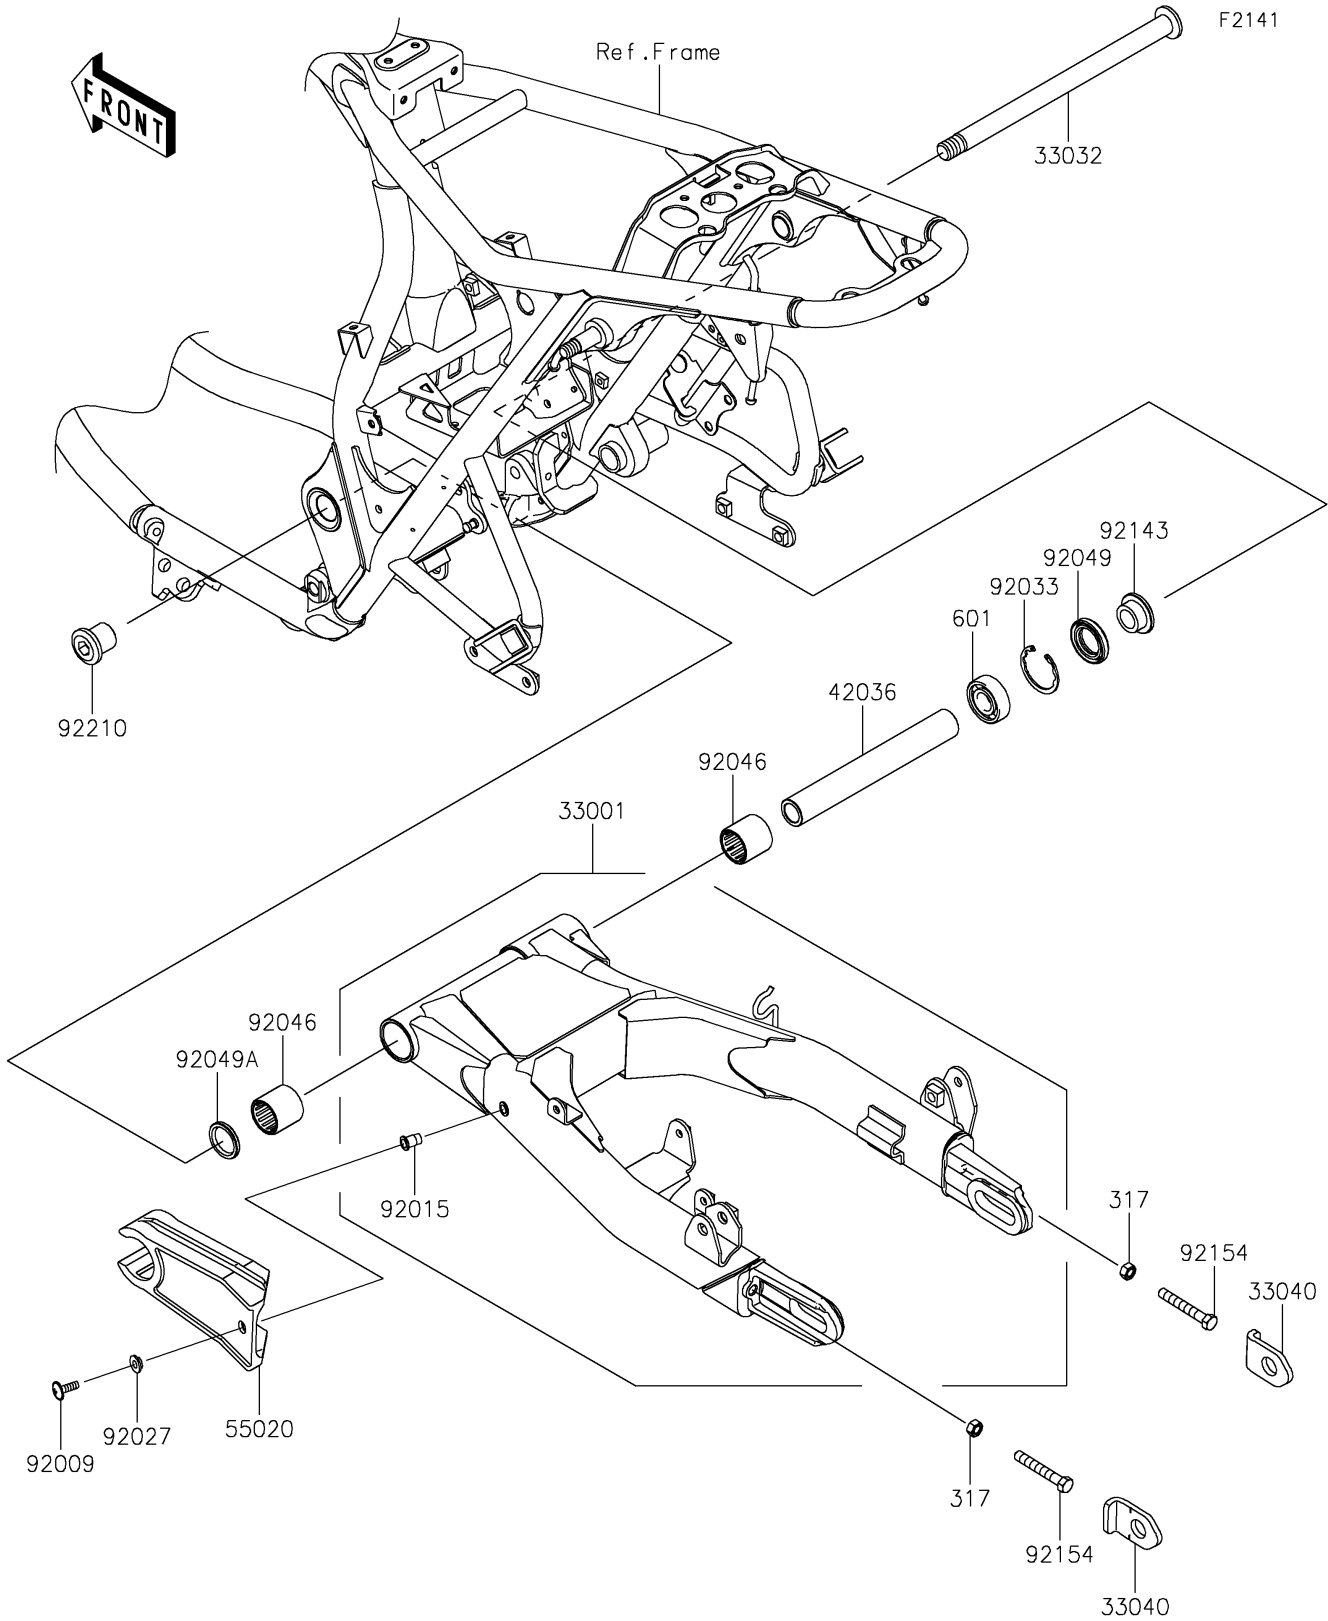

# 2023 W800 PARTS DIAGRAM

Swingarm

### Swingarm

| ITEM NAME                               | PART NUMBER | QUANTITY |
|---|-------------|----------|
| ARM-COMP-SWING (Ref # 33001)            | 33001-0707  | 1        |
| SHAFT-SWING ARM (Ref # 33032)           | 33032-1192  | 1        |
| ADJUSTER-CHAIN (Ref # 33040)            | 33040-0076  | 2        |
| SLEEVE,SWING ARM,L=186.6 (Ref # 42036)  | 42036-1352  | 1        |
| GUARD,CHAIN (Ref # 55020)               | 55020-1686  | 1        |
| SCREW,6X18 (Ref # 92009)                | 92009-1663  | 1        |
| NUT,POP,6MM,L=15 (Ref # 92015)          | 92015-1791  | 1        |
| COLLAR,L=4.5 (Ref # 92027)              | 92027-1965  | 1        |
| RING-SNAP,40MM (Ref # 92033)            | 92033-1040  | 1        |
| BEARING-NEEDLE,BHTM2530-1 (Ref # 92046) | 92046-1035  | 2        |
| SEAL-OIL (Ref # 92049)                  | 92049-1047  | 1        |
| SEAL-OIL,MH25334 (Ref # 92049A)         | 92049-1060  | 1        |
| COLLAR,RR AXLE,L=14 (Ref # 92143)       | 92143-1188  | 1        |
| BOLT-SMALL,8X55 (Ref # 92154)           | 92154-1962  | 2        |
| NUT,PIVOT,16MM (Ref # 92210)            | 92210-1077  | 1        |
| NUT-HEX-SMALL,8MM (Ref # 317)           | 317BA0800   | 2        |
| BEARING-BALL,#6203 (Ref # 601)          | 601A6203    | 1        |