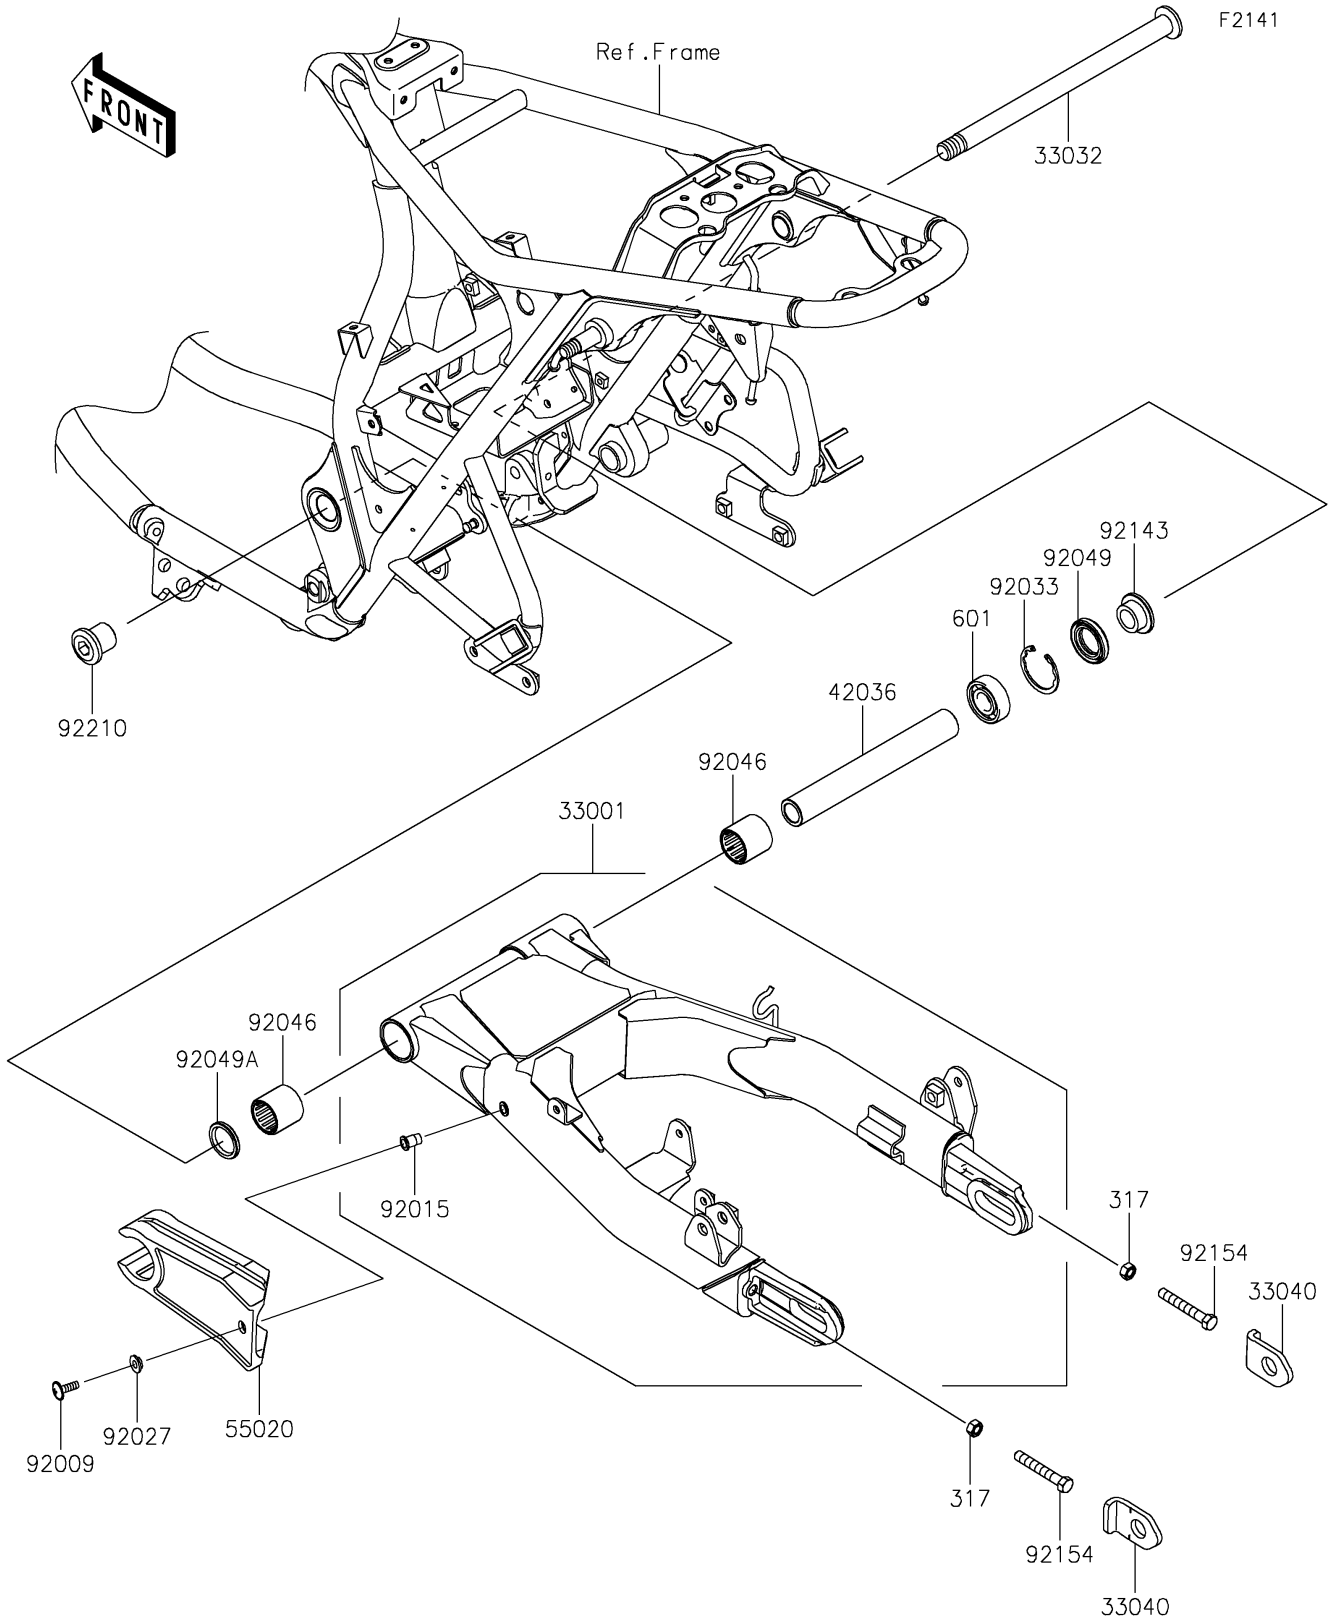

2024 W800 ABS PARTS DIAGRAM

Swingarm

2024 W800 ABS PARTS LIST

Swingarm

ITEM NAME	PART NUMBER	QUANTITY
ARM-COMP-SWING (Ref # 33001)	33001-0707	1
SHAFT-SWING ARM (Ref # 33032)	33032-1192	1
ADJUSTER-CHAIN (Ref # 33040)	33040-0076	2
SLEEVE,SWING ARM,L=186.6 (Ref # 42036)	42036-1352	1
GUARD,CHAIN (Ref # 55020)	55020-1686	1
SCREW,6X18 (Ref # 92009)	92009-1663	1
NUT,POP,6MM,L=15 (Ref # 92015)	92015-1791	1
COLLAR,L=4.5 (Ref # 92027)	92027-1965	1
RING-SNAP,40MM (Ref # 92033)	92033-1040	1
BEARING-NEEDLE,BHTM2530-1 (Ref # 92046)	92046-1035	2
SEAL-OIL (Ref # 92049)	92049-1047	1
SEAL-OIL,MH25334 (Ref # 92049A)	92049-1060	1
COLLAR,RR AXLE,L=14 (Ref # 92143)	92143-1188	1
BOLT-SMALL,8X55 (Ref # 92154)	92154-1962	2
NUT,PIVOT,16MM (Ref # 92210)	92210-1077	1
NUT-HEX-SMALL,8MM (Ref # 317)	317BA0800	2
BEARING-BALL,#6203 (Ref # 601)	601A6203	1