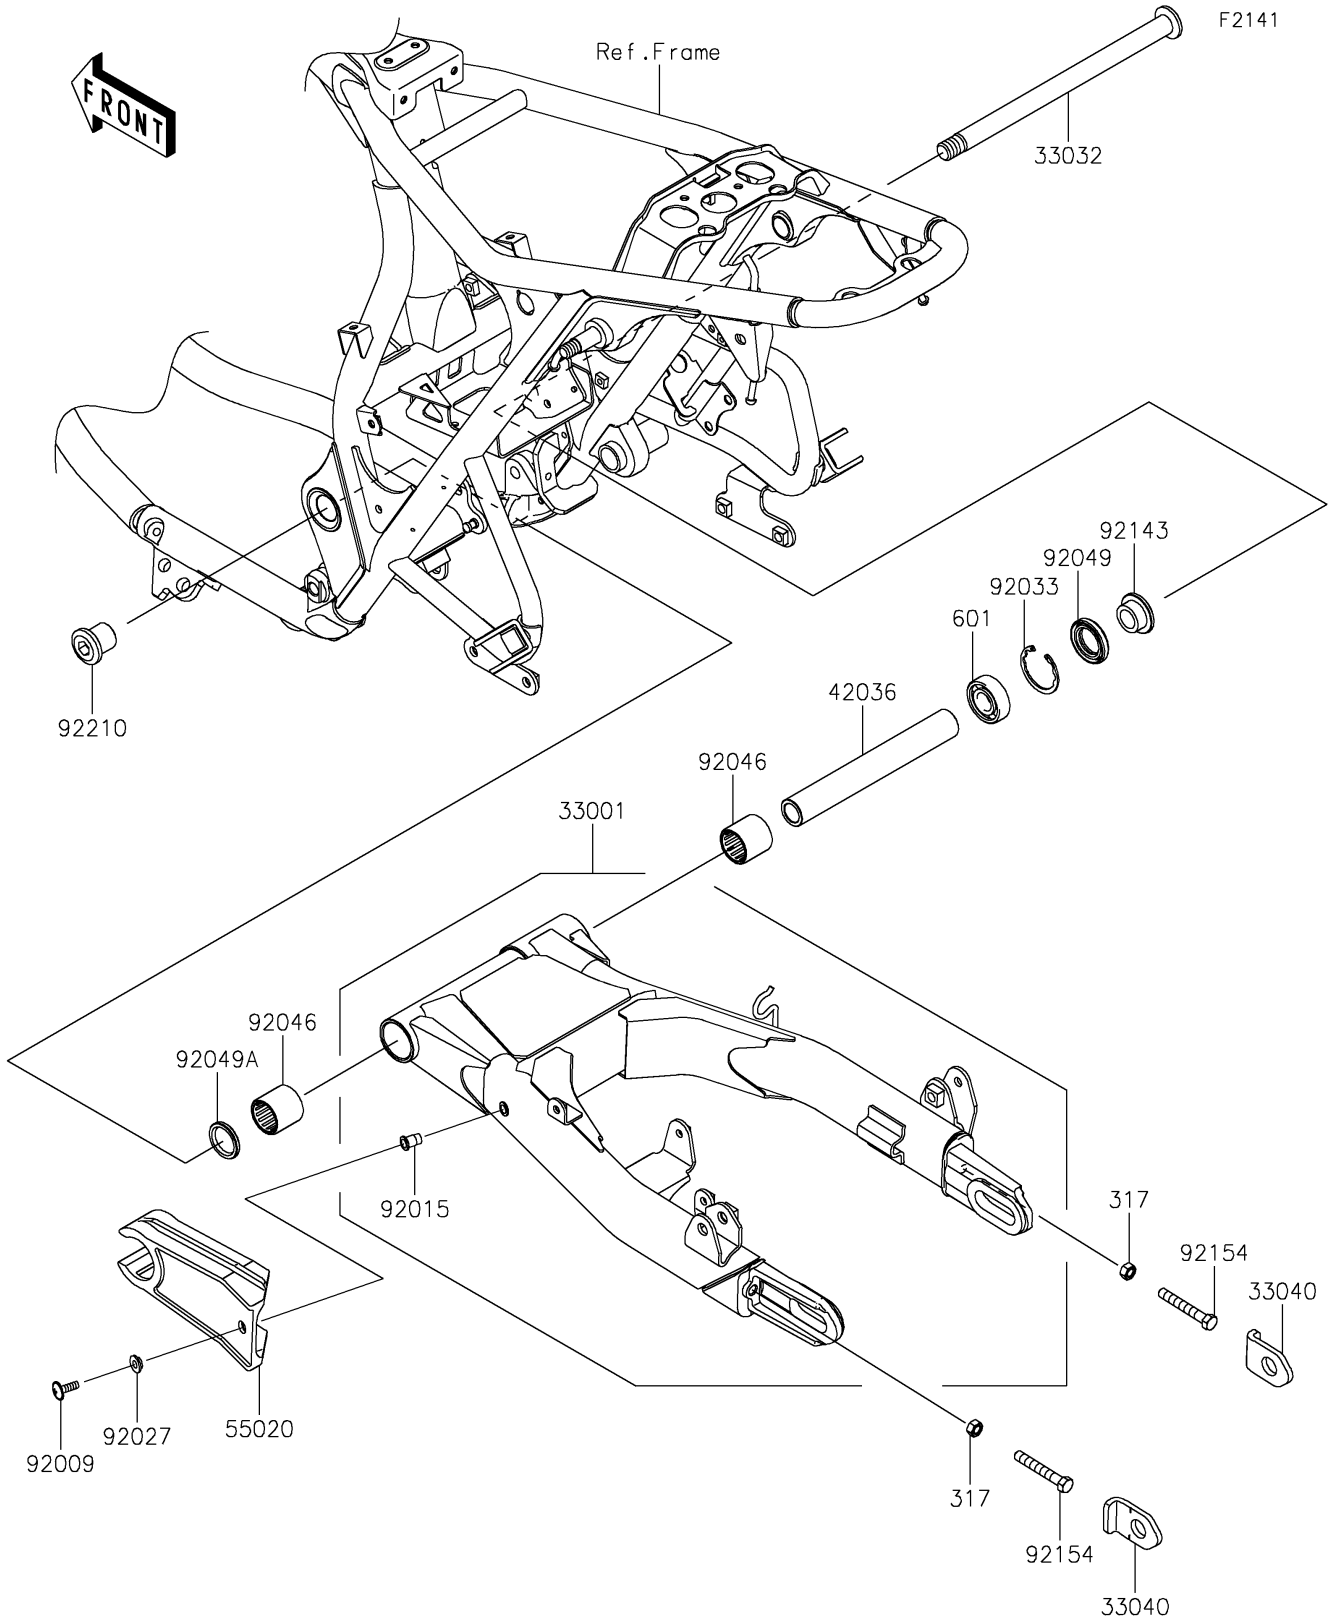

2025 W800 PARTS DIAGRAM

Swingarm

2025 W800 PARTS LIST

Swingarm

ITEM NAME	PART NUMBER	QUANTITY
ARM-COMP-SWING (Ref # 33001)	33001-0707	1
SHAFT-SWING ARM (Ref # 33032)	33032-1192	1
ADJUSTER-CHAIN (Ref # 33040)	33040-0076	2
SLEEVE,SWING ARM,L=186.6 (Ref # 42036)	42036-1352	1
GUARD,CHAIN (Ref # 55020)	55020-1686	1
SCREW,6X18 (Ref # 92009)	92009-1663	1
NUT,POP,6MM,L=15 (Ref # 92015)	92015-1791	1
COLLAR,L=4.5 (Ref # 92027)	92027-1965	1
RING-SNAP,40MM (Ref # 92033)	92033-1040	1
BEARING-NEEDLE,BHTM2530-1 (Ref # 92046)	92046-1035	2
SEAL-OIL (Ref # 92049)	92049-1047	1
SEAL-OIL,MH25334 (Ref # 92049A)	92049-1060	1
COLLAR,RR AXLE,L=14 (Ref # 92143)	92143-1188	1
BOLT-SMALL,8X55 (Ref # 92154)	92154-1962	2
NUT,PIVOT,16MM (Ref # 92210)	92210-1077	1
NUT-HEX-SMALL,8MM (Ref # 317)	317BA0800	2
BEARING-BALL,#6203 (Ref # 601)	601A6203	1