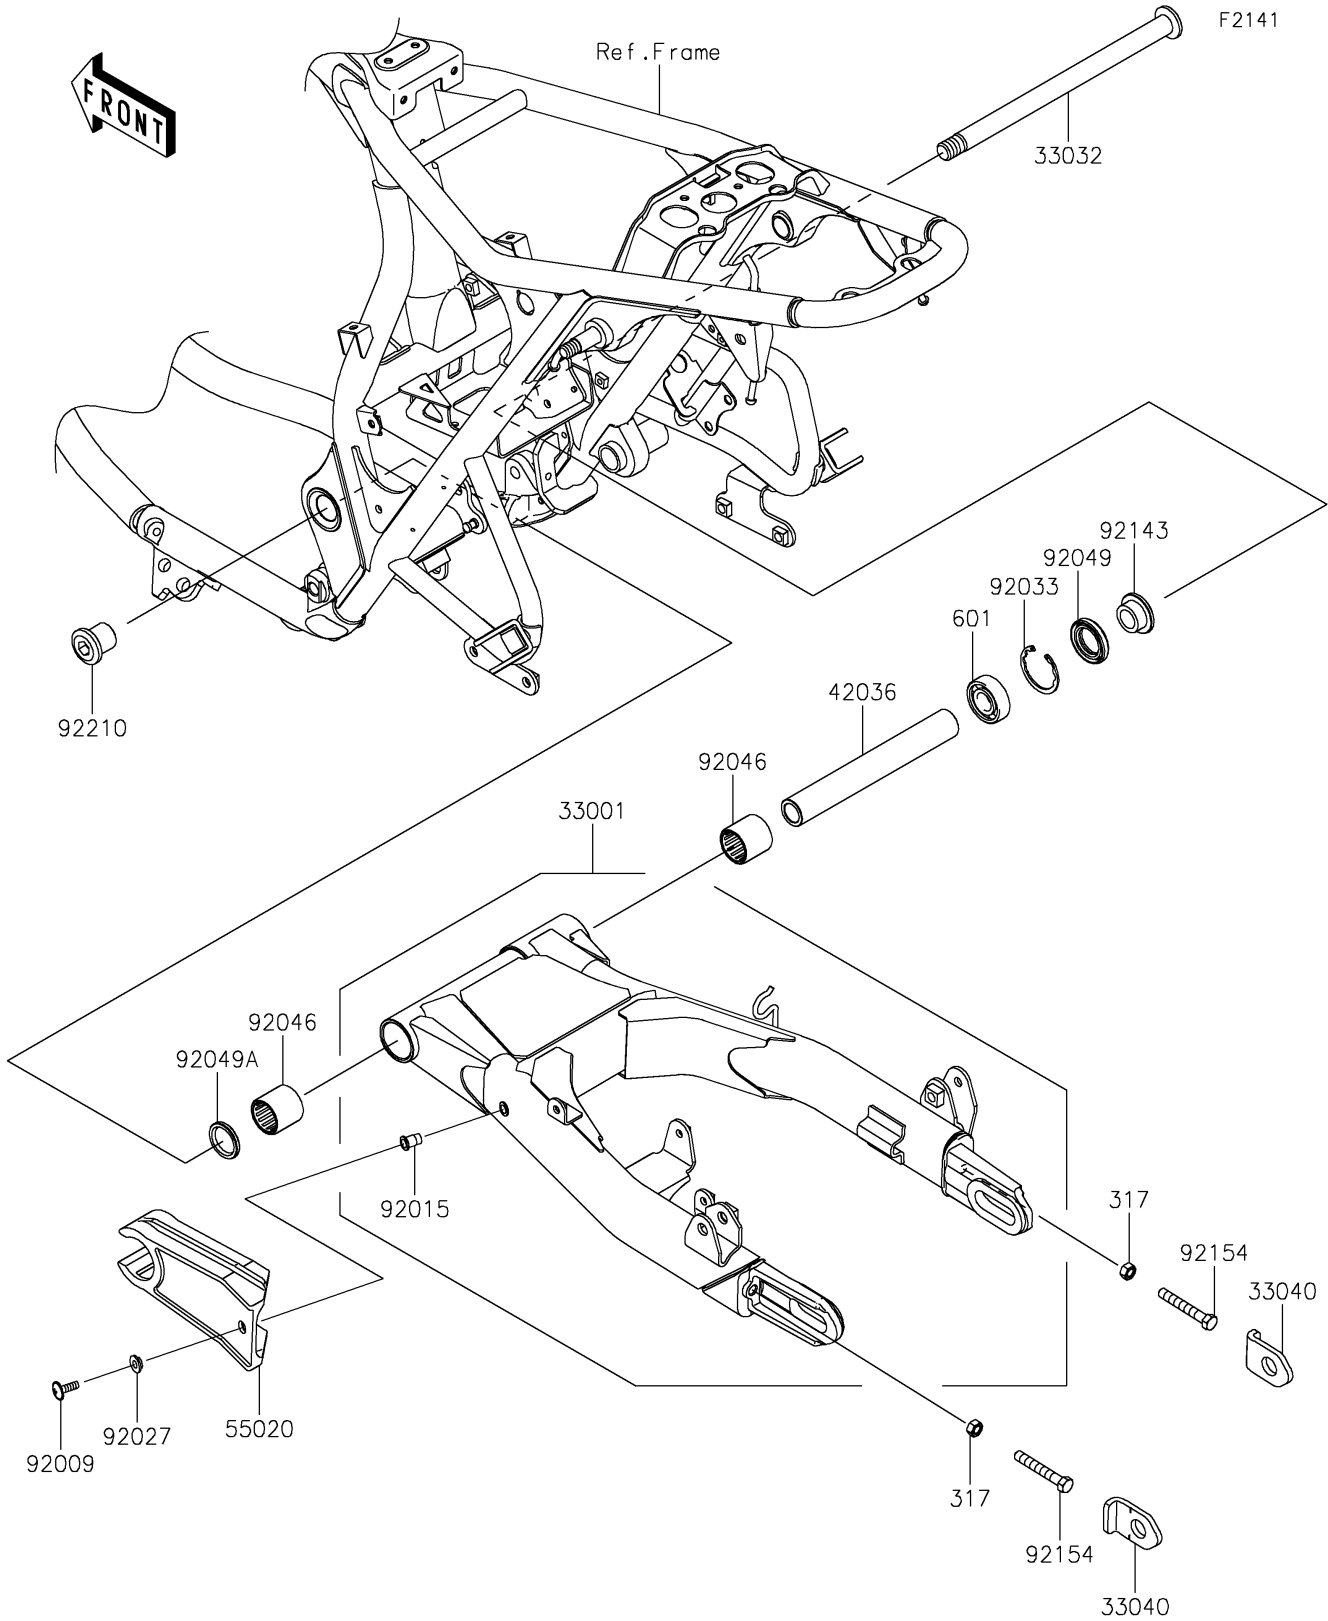

# 2025 W800 PARTS DIAGRAM

Swingarm

## 2025 W800 PARTS LIST

### Swingarm

ITEM NAME	PART NUMBER	QUANTITY
ARM-COMP-SWING (Ref # 33001)	33001-0707	1
SHAFT-SWING ARM (Ref # 33032)	33032-1192	1
ADJUSTER-CHAIN (Ref # 33040)	33040-0076	2
SLEEVE,SWING ARM,L=186.6 (Ref # 42036)	42036-1352	1
GUARD,CHAIN (Ref # 55020)	55020-1686	1
SCREW,6X18 (Ref # 92009)	92009-1663	1
NUT,POP,6MM,L=15 (Ref # 92015)	92015-1791	1
COLLAR,L=4.5 (Ref # 92027)	92027-1965	1
RING-SNAP,40MM (Ref # 92033)	92033-1040	1
BEARING-NEEDLE,BHTM2530-1 (Ref # 92046)	92046-1035	2
SEAL-OIL (Ref # 92049)	92049-1047	1
SEAL-OIL,MH25334 (Ref # 92049A)	92049-1060	1
COLLAR,RR AXLE,L=14 (Ref # 92143)	92143-1188	1
BOLT-SMALL,8X55 (Ref # 92154)	92154-1962	2
NUT,PIVOT,16MM (Ref # 92210)	92210-1077	1
NUT-HEX-SMALL,8MM (Ref # 317)	317BA0800	2
BEARING-BALL,#6203 (Ref # 601)	601A6203	1