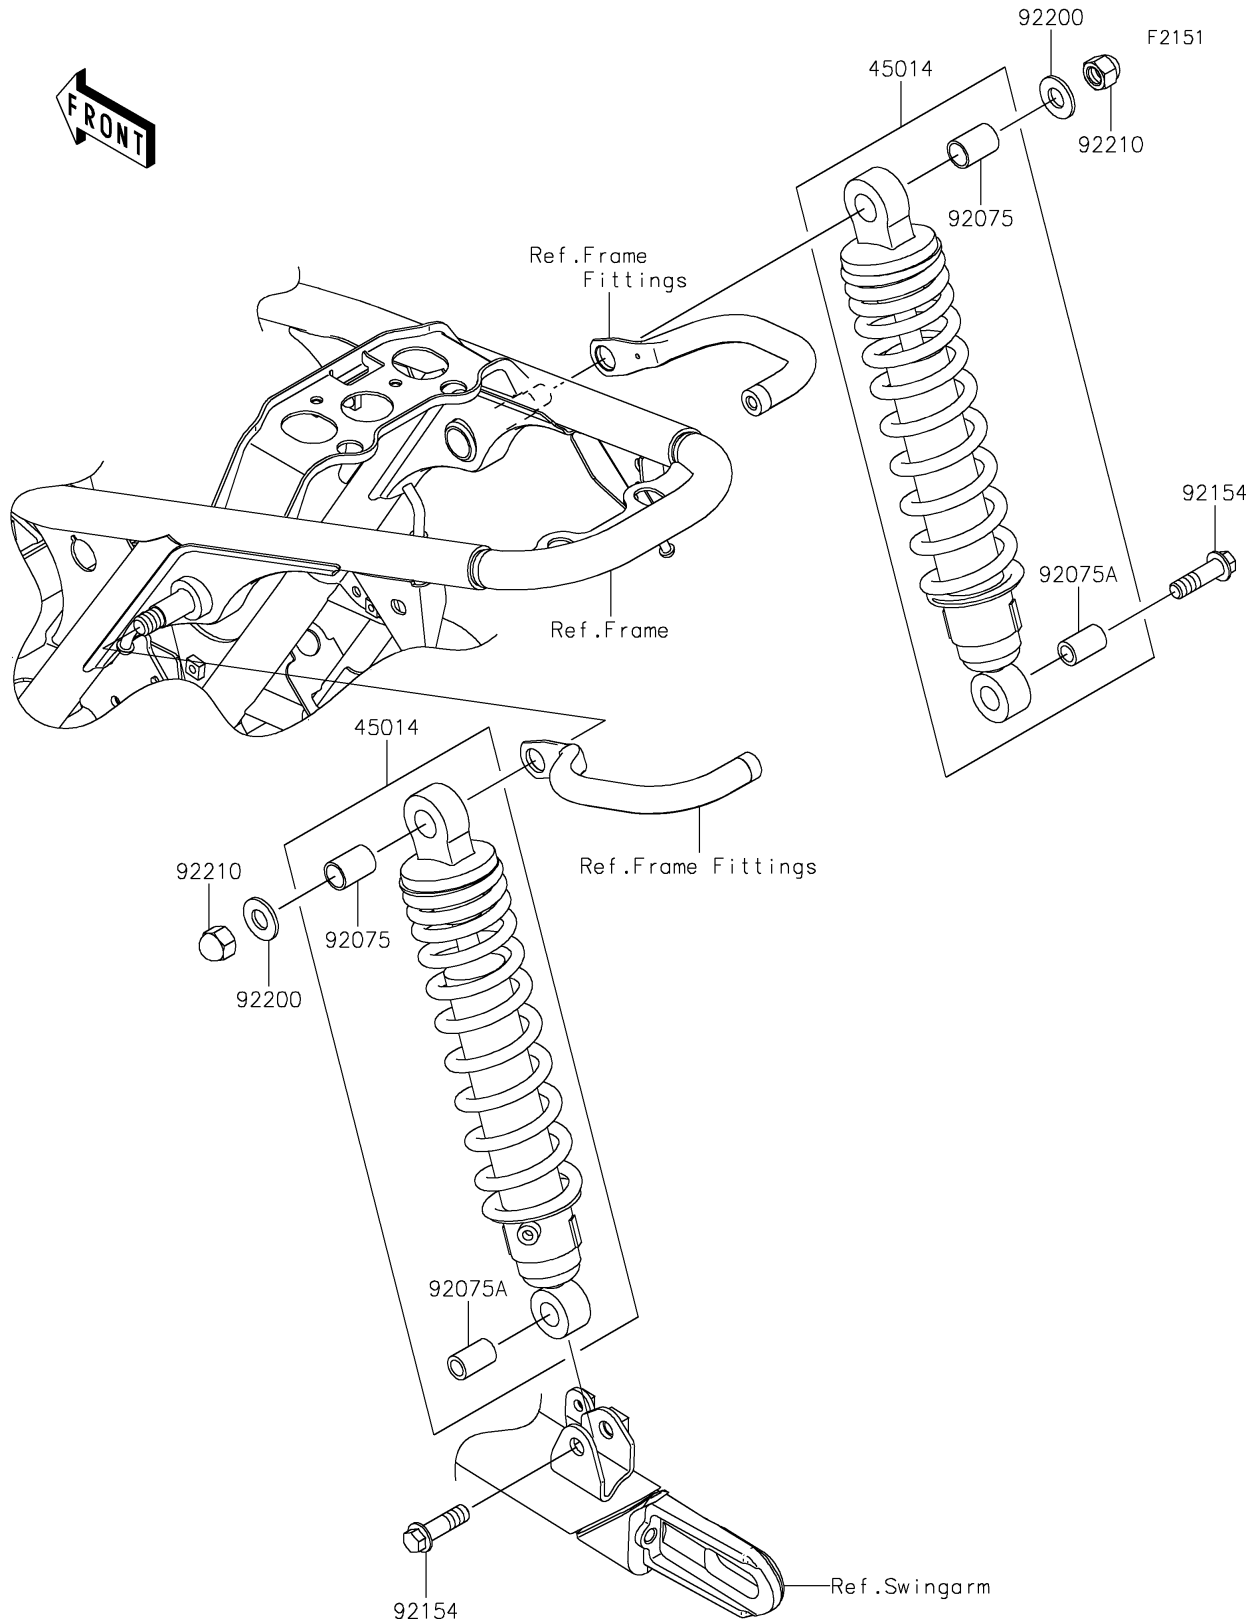

2022 W800 PARTS DIAGRAM

Suspension/Shock Absorber

2022 W800 PARTS LIST

Suspension/Shock Absorber

ITEM NAME	PART NUMBER	QUANTITY
SHOCKABSORBER,F.BLACK (Ref # 45014)	45014-0620-21	2
DAMPER,SHOCKABSORBER (Ref # 92075)	92075-1141	2
DAMPER,SHOCKABSORBER (Ref # 92075A)	92075-1586	2
BOLT,FLANGED,10X35 (Ref # 92154)	92154-3890	2
WASHER,12MM (Ref # 92200)	92200-1312	2
NUT,CAP,12MM (Ref # 92210)	92210-1174	2