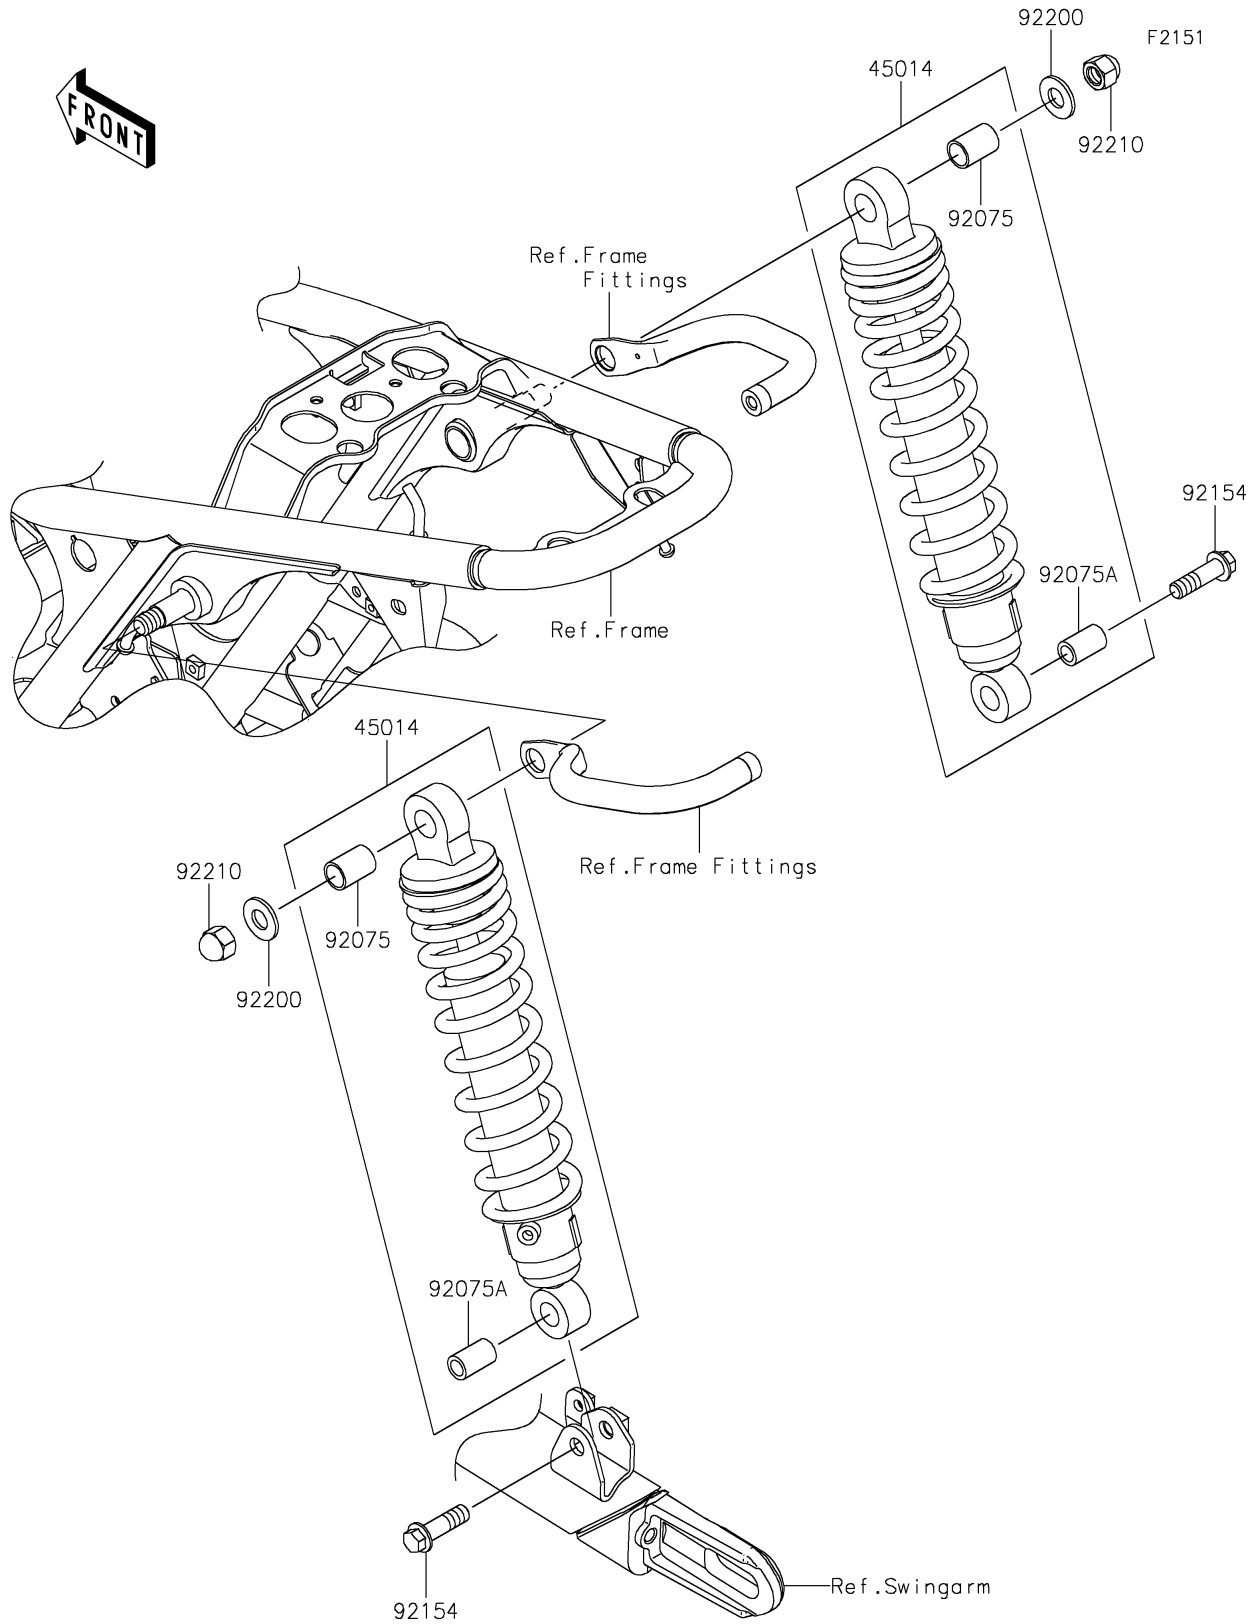

2024 W800 ABS PARTS DIAGRAM

Suspension/Shock Absorber

2024 W800 ABS PARTS LIST

Suspension/Shock Absorber

ITEM NAME	PART NUMBER	QUANTITY
SHOCKABSORBER,F.BLACK (Ref # 45014)	45014-0620-21	2
DAMPER,SHOCKABSORBER (Ref # 92075)	92075-1141	2
DAMPER,SHOCKABSORBER (Ref # 92075A)	92075-1586	2
BOLT,FLANGED,10X35 (Ref # 92154)	92154-3890	2
WASHER,12MM (Ref # 92200)	92200-1312	2
NUT,CAP,12MM (Ref # 92210)	92210-1174	2