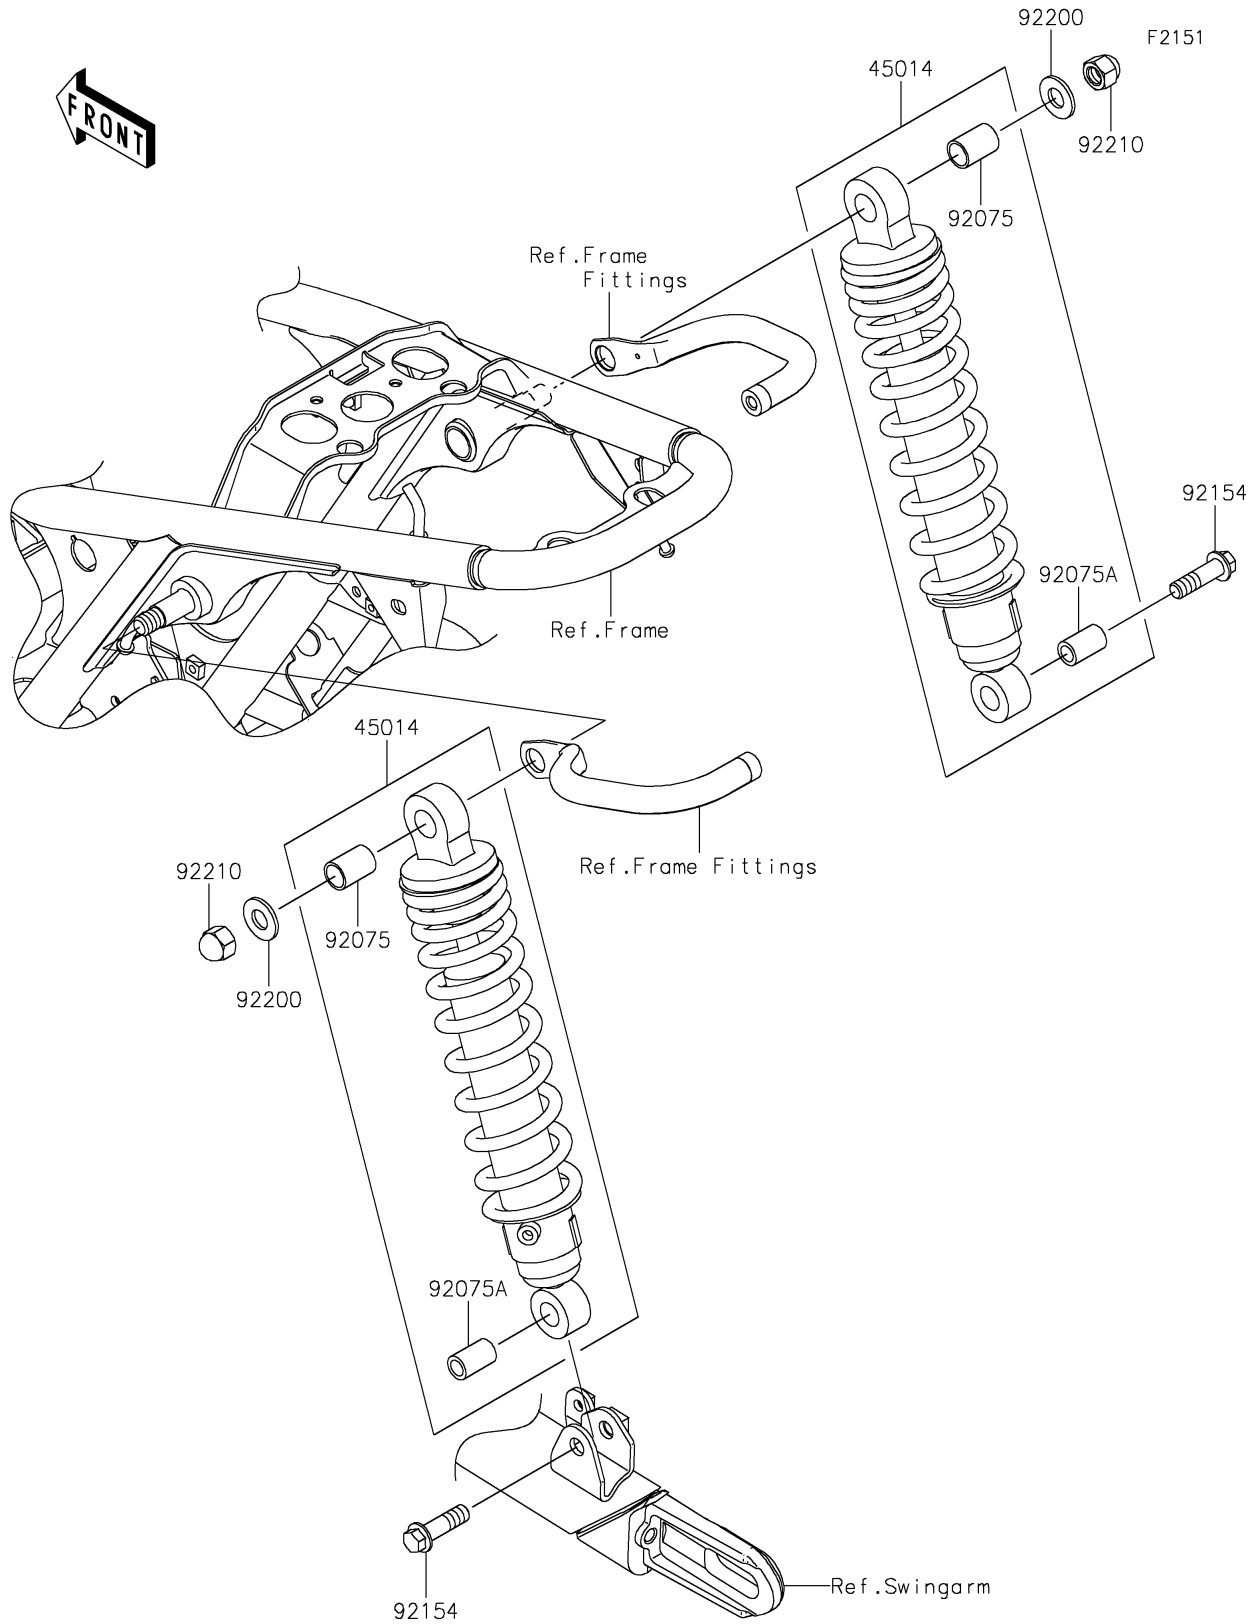

2025 W800 PARTS DIAGRAM

Suspension/Shock Absorber

2025 W800 PARTS LIST

Suspension/Shock Absorber

ITEM NAME	PART NUMBER	QUANTITY
SHOCKABSORBER,F.BLACK (Ref # 45014)	45014-0620-21	2
DAMPER,SHOCKABSORBER (Ref # 92075)	92075-1141	2
DAMPER,SHOCKABSORBER (Ref # 92075A)	92075-1586	2
BOLT,FLANGED,10X35 (Ref # 92154)	92154-3890	2
WASHER,12MM (Ref # 92200)	92200-1312	2
NUT,CAP,12MM (Ref # 92210)	92210-1174	2