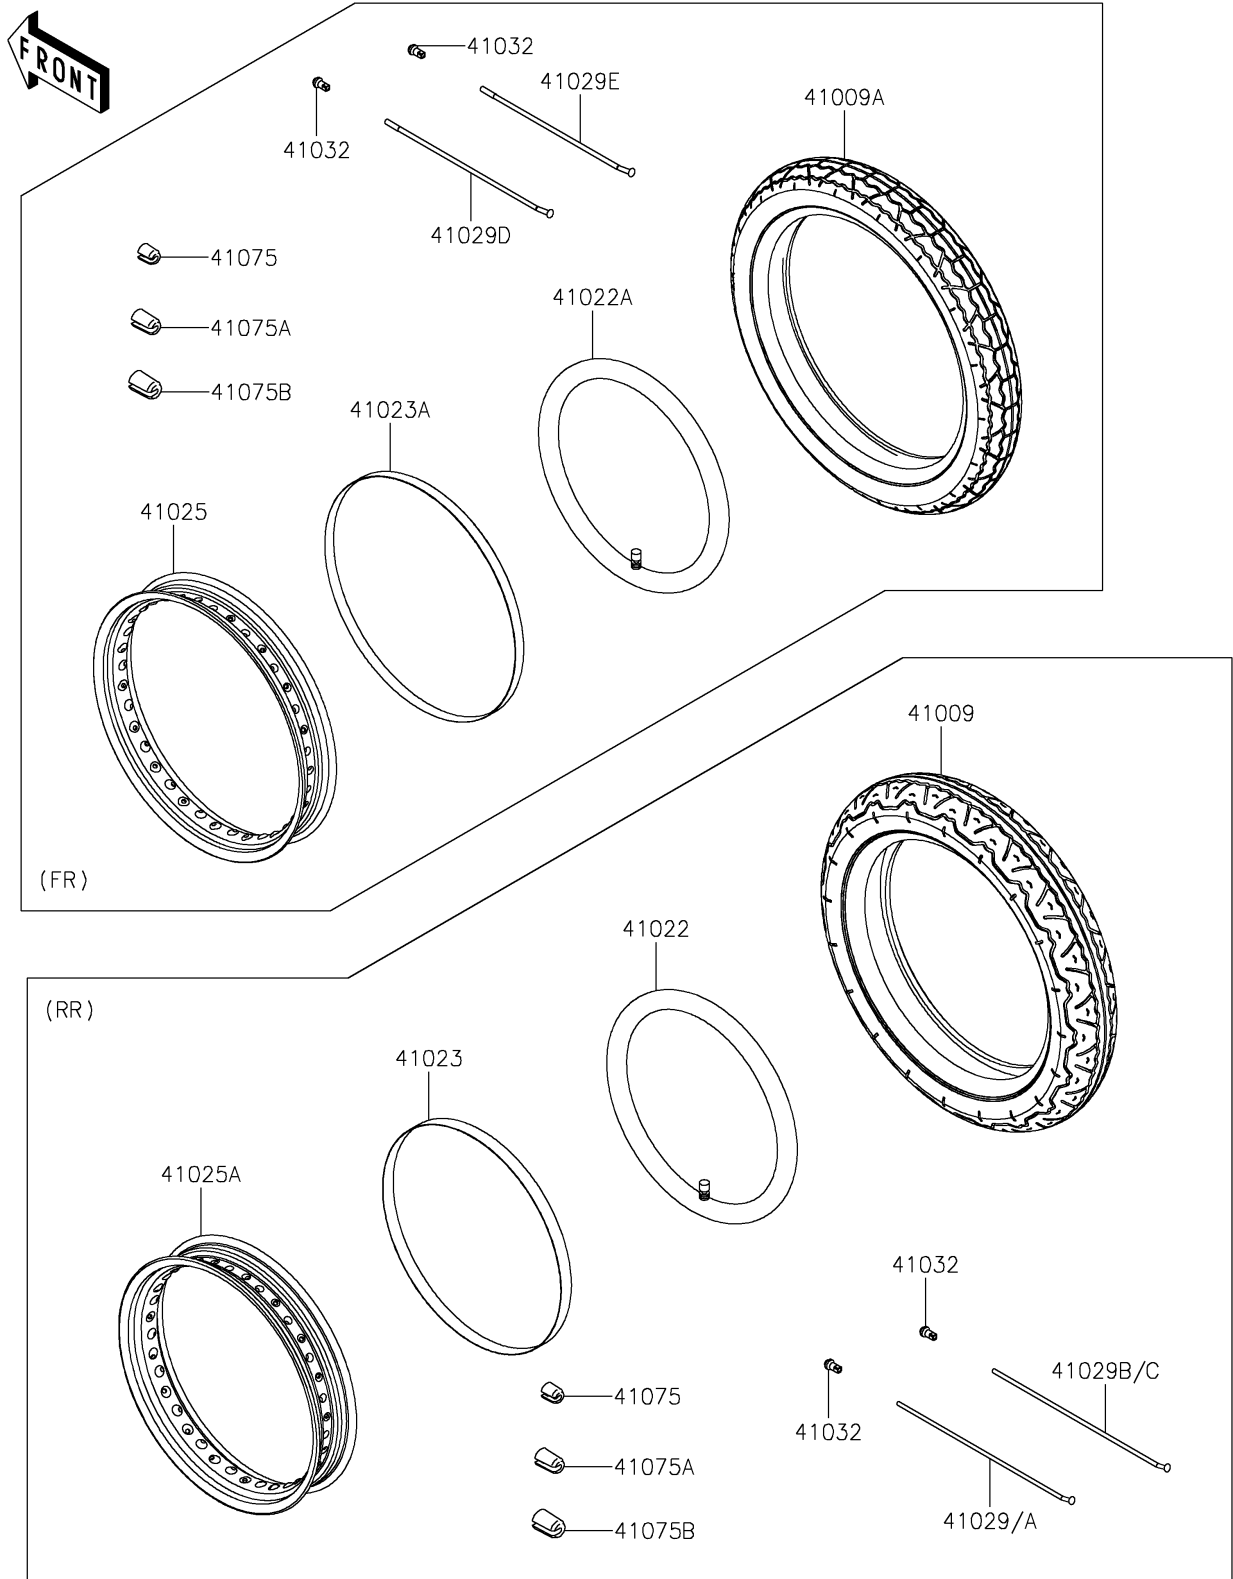

2024 W800 PARTS DIAGRAM

Tires

F2210

2024 W800 PARTS LIST

Tires

ITEM NAME	PART NUMBER	QUANTITY
TIRE,RR,130/80-18 66H,K300 GP (Ref # 41009)	41009-0809	1
TIRE,FR,100/90-19 57H,K300F GP (Ref # 41009A)	41009-0834	1
TUBE-TIRE,RR,110/100-18(D) (Ref # 41022)	41022-1120	1
TUBE-TIRE,FR,100/90-19(D) (Ref # 41022A)	41022-1129	1
BAND-RIM,100/100-18(D) (Ref # 41023)	41023-1070	1
BAND-RIM,90-100/90-19(D) (Ref # 41023A)	41023-1074	1
RIM,FR,19M/CXMT2.5 (Ref # 41025)	41025-0414	1
RIM,RR,18M/CXMT3.00 (Ref # 41025A)	41025-0415	1
SPOKE-INNER,RR,LH,167.5MMX168D (Ref # 41029)	41029-0101	9
SPOKE-INNER,RR,RH,192X174.5D (Ref # 41029A)	41029-0102	9
SPOKE-OUTER,RR,LH,167X169.5D (Ref # 41029B)	41029-0103	9
SPOKE-OUTER,RR,RH,189X176D (Ref # 41029C)	41029-0104	9
SPOKE-INNER,FR,LH,198MMX171D (Ref # 41029D)	41029-0107	18
SPOKE-INNER,FR,RH,181MMX170D (Ref # 41029E)	41029-0108	18
NIPPLE-SPOKE (Ref # 41032)	41032-0005	72
BALANCER-WHEEL,10G (Ref # 41075)	41075-0011	AR
BALANCER-WHEEL,20G (Ref # 41075A)	41075-0012	AR
BALANCER-WHEEL,30G (Ref # 41075B)	41075-0013	AR