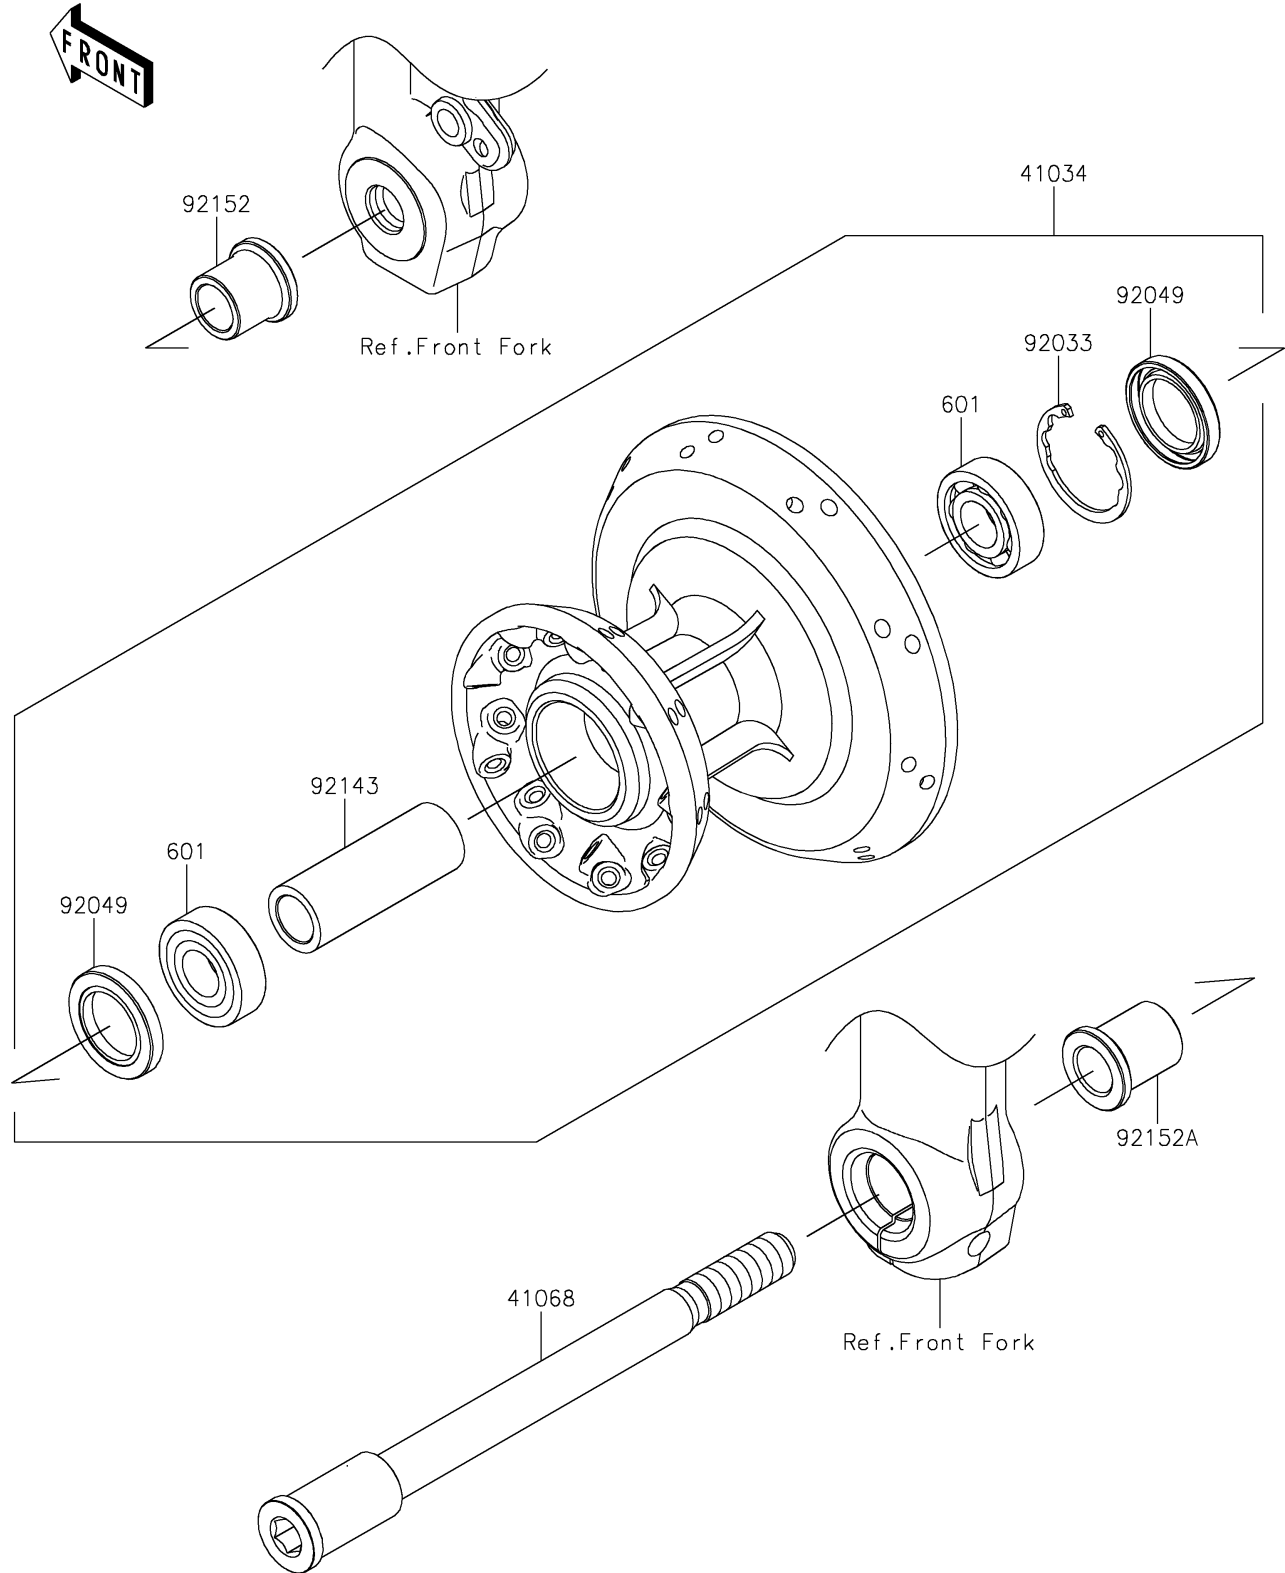

2025 W800 PARTS DIAGRAM

Front Wheel

F2230

2025 W800 PARTS LIST

Front Wheel

ITEM NAME	PART NUMBER	QUANTITY
DRUM-ASSY,FR,P.SILVER (Ref # 41034)	41034-0602-458	1
AXLE,FR (Ref # 41068)	41068-0641	1
RING-SNAP,40MM (Ref # 92033)	92033-1040	1
SEAL-OIL,AG1258AO (Ref # 92049)	92049-1110	2
COLLAR,17.2X25X69 (Ref # 92143)	92143-1208	1
COLLAR,FR AXLE,RH,L=25.5 (Ref # 92152)	92152-1160	1
COLLAR,FR AXLE,LH,L=31.5 (Ref # 92152A)	92152-2577	1
BEARING-BALL,#6203UG (Ref # 601)	601B6203UG	2