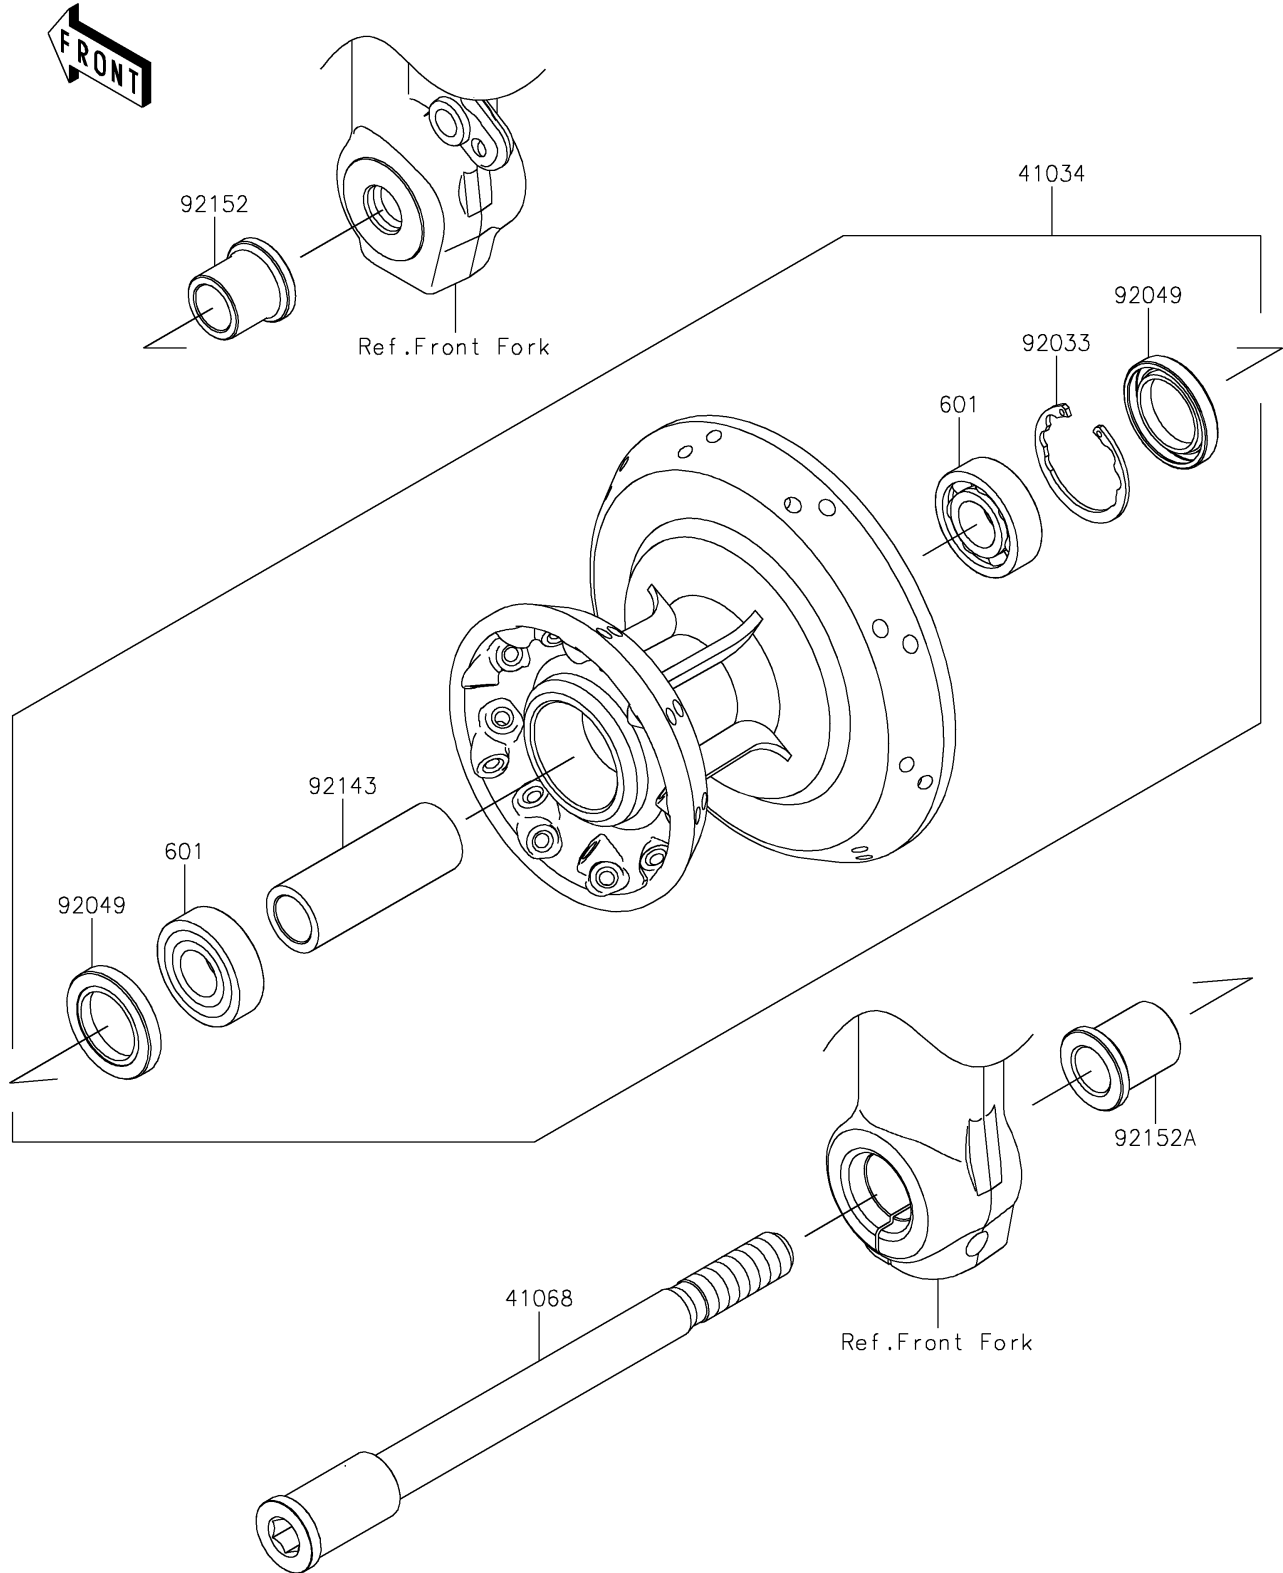

2025 W800 PARTS DIAGRAM

Front Wheel

F2230

2025 W800 PARTS LIST

Front Wheel

ITEM NAME	PART NUMBER	QUANTITY
DRUM-ASSY,FR,P.SILVER (Ref # 41034)	41034-0602-458	1
AXLE,FR (Ref # 41068)	41068-0641	1
RING-SNAP,40MM (Ref # 92033)	92033-1040	1
SEAL-OIL,AG1258AO (Ref # 92049)	92049-1110	2
COLLAR,17.2X25X69 (Ref # 92143)	92143-1208	1
COLLAR,FR AXLE,RH,L=25.5 (Ref # 92152)	92152-1160	1
COLLAR,FR AXLE,LH,L=31.5 (Ref # 92152A)	92152-2577	1
BEARING-BALL,#6203UG (Ref # 601)	601B6203UG	2