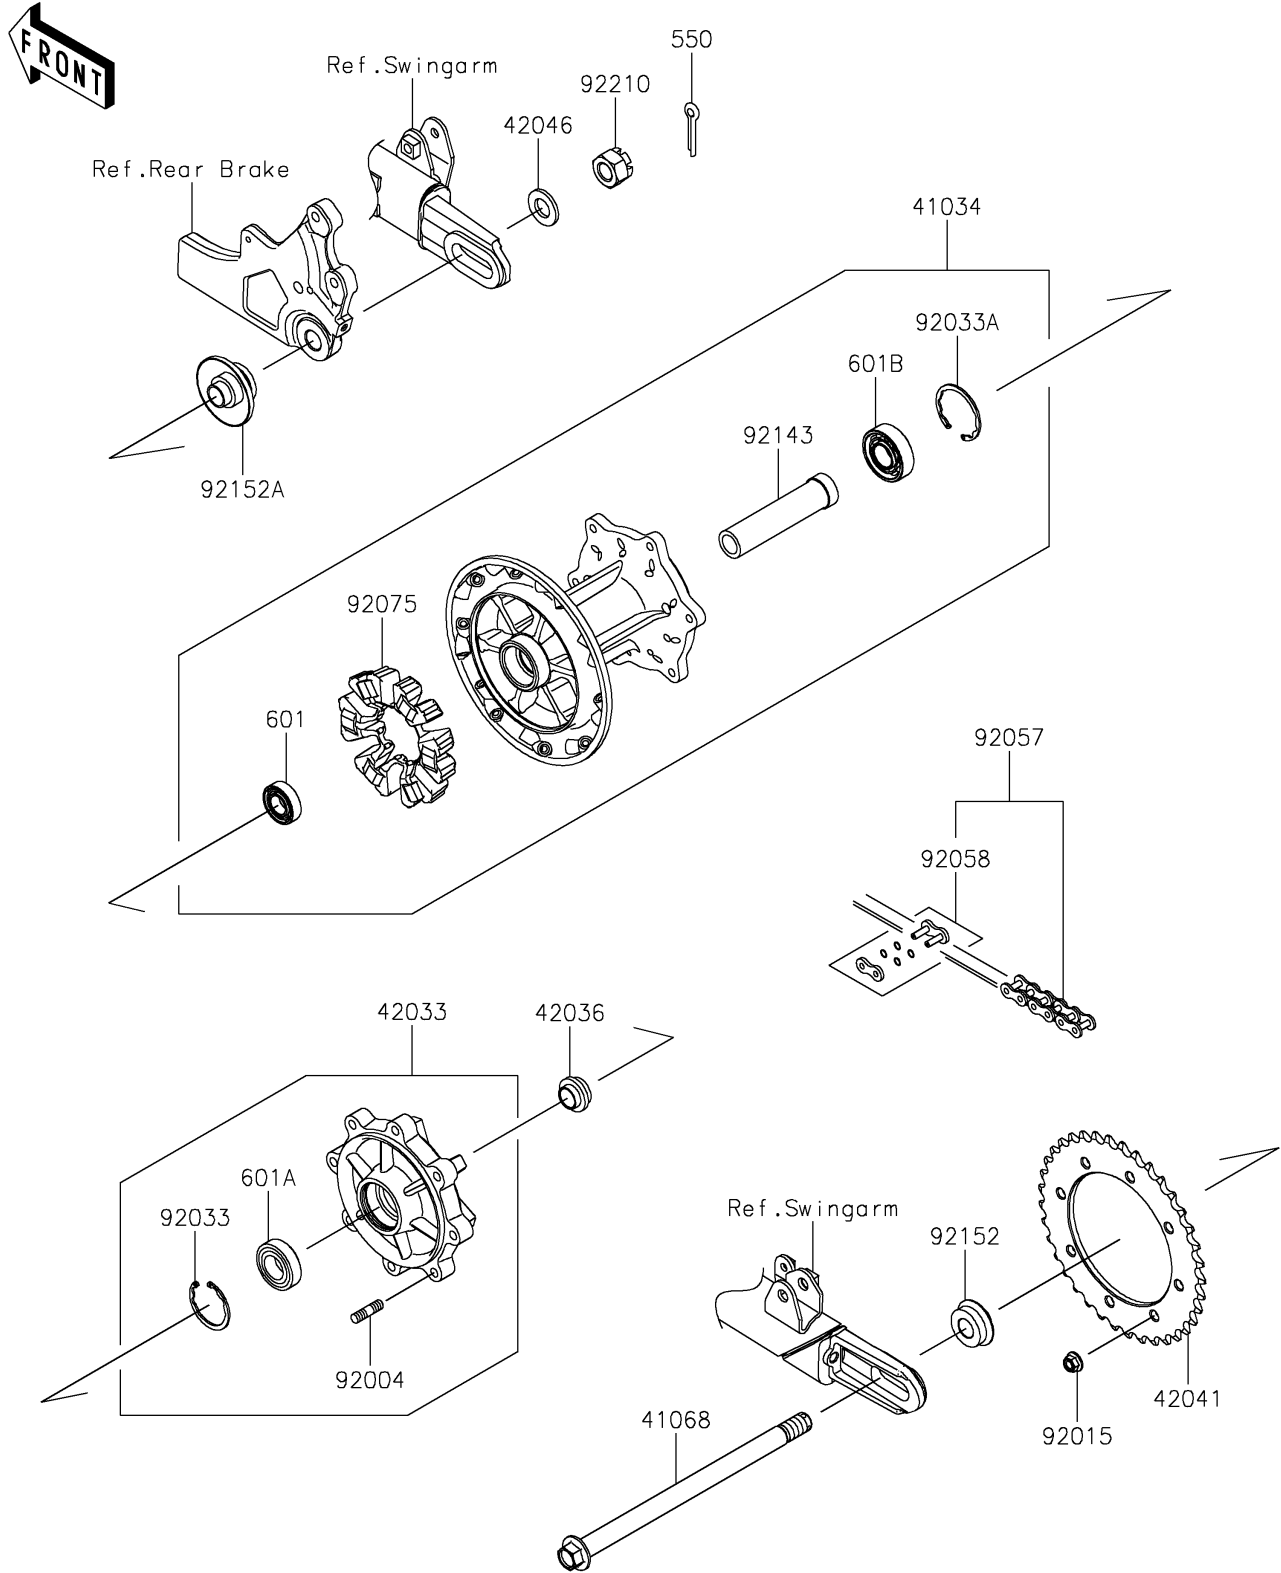

# 2025 W800 PARTS DIAGRAM

Rear Wheel/Chain

F2240

## 2025 W800 PARTS LIST

### Rear Wheel/Chain

ITEM NAME	PART NUMBER	QUANTITY
DRUM-ASSY,RR,P.SILVER (Ref # 41034)	41034-0603-458	1
AXLE,RR,16X267 (Ref # 41068)	41068-0088	1
COUPLING-ASSY,RR HUB (Ref # 42033)	42033-0592	1
SLEEVE,REAR AXLE,L=16 (Ref # 42036)	42036-1206	1
SPROCKET-HUB,37T (Ref # 42041)	42041-0170	1
WASHER,17.3X32X3.2 (Ref # 42046)	42046-009	1
STUD,8X16 (Ref # 92004)	92004-1150	8
NUT,8MM (Ref # 92015)	92015-1432	8
RING-SNAP,42MM (Ref # 92033)	92033-1041	1
RING-SNAP,47MM (Ref # 92033A)	92033-1042	1
CHAIN,DRIVE,EK520MVXLX104L (Ref # 92057)	92057-0213	1
JOINT-CHAIN,DRIVE (Ref # 92058)	92058-0021	1
DAMPER,SHOCK,RR HUB (Ref # 92075)	92075-1068	1
COLLAR,REAR BRAKE DRUM,L=113 (Ref # 92143)	92143-1060	1
COLLAR,LH (Ref # 92152)	92152-2523	1
COLLAR,RH (Ref # 92152A)	92152-2602	1
NUT,CASTLE,16MM (Ref # 92210)	92210-1171	1
PIN-COTTER,4.0X40 (Ref # 550)	550AA4040	1
BEARING-BALL,#6003G (Ref # 601)	601B6003G	1
BEARING-BALL,#6004UG (Ref # 601A)	601B6004UG	1
BEARING-BALL,#6204UG (Ref # 601B)	601B6204UG	1