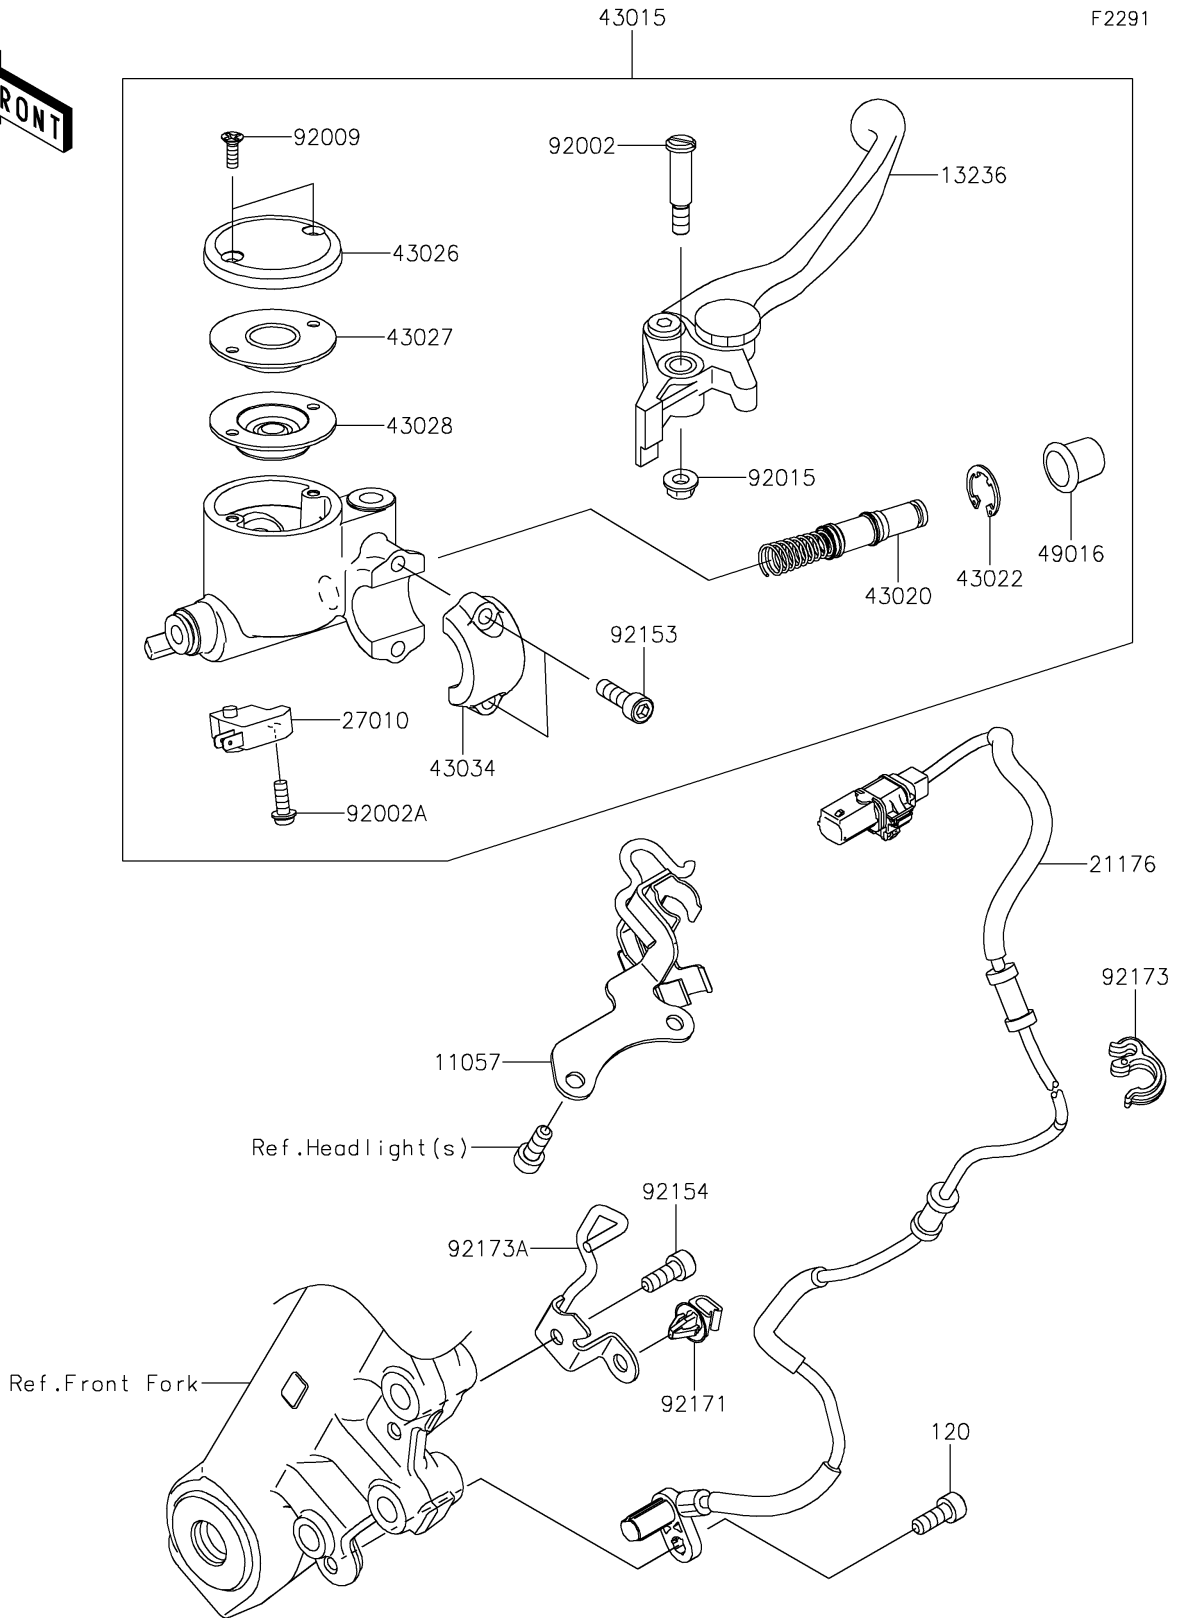

# 2025 W800 PARTS DIAGRAM

## Front Master Cylinder

## 2025 W800 PARTS LIST

### Front Master Cylinder

ITEM NAME	PART NUMBER	QUANTITY
BRACKET,BRAKE HOSE (Ref # 11057)	11057-1872	1
LEVER-COMP,FRONT BRAKE (Ref # 13236)	13236-1221	1
SENSOR,ABS,FR (Ref # 21176)	21176-0921	1
SWITCH,BRAKE (Ref # 27010)	27010-0762	1
CYLINDER-ASSY-MASTER,FR (Ref # 43015)	43015-0720	1
PISTON-COMP-BRAKE (Ref # 43020)	43020-1098	1
STOPPER-BRAKE,PISTON (Ref # 43022)	43022-1010	1
CAP-BRAKE (Ref # 43026)	43026-0024	1
PLATE-DIAPHRAGM (Ref # 43027)	43027-1058	1
DIAPHRAGM (Ref # 43028)	43028-1087	1
HOLDER-BRAKE (Ref # 43034)	43034-0065	1
COVER-SEAL,MASTER CYLINDER (Ref # 49016)	49016-1044	1
BOLT,LEVER SET,BLACK (Ref # 92002)	92002-1322	1
BOLT,SCREW,4X12 (Ref # 92002A)	92002-1323	1
SCREW,4MM (Ref # 92009)	92009-1458	2
NUT,FLANGED,6MM (Ref # 92015)	92015-1528	1
BOLT,SOCKET,6X20 (Ref # 92153)	92153-0417	2
BOLT,SOCKET,6X16 (Ref # 92154)	92154-4074	1
CLAMP (Ref # 92171)	92171-0640	1
CLAMP,HOSE&SENSOR LINE (Ref # 92173)	92173-1613	1
CLAMP,SENSOR LINE (Ref # 92173A)	92173-2159	1
BOLT-SOCKET,6X16 (Ref # 120)	120CB0616	1