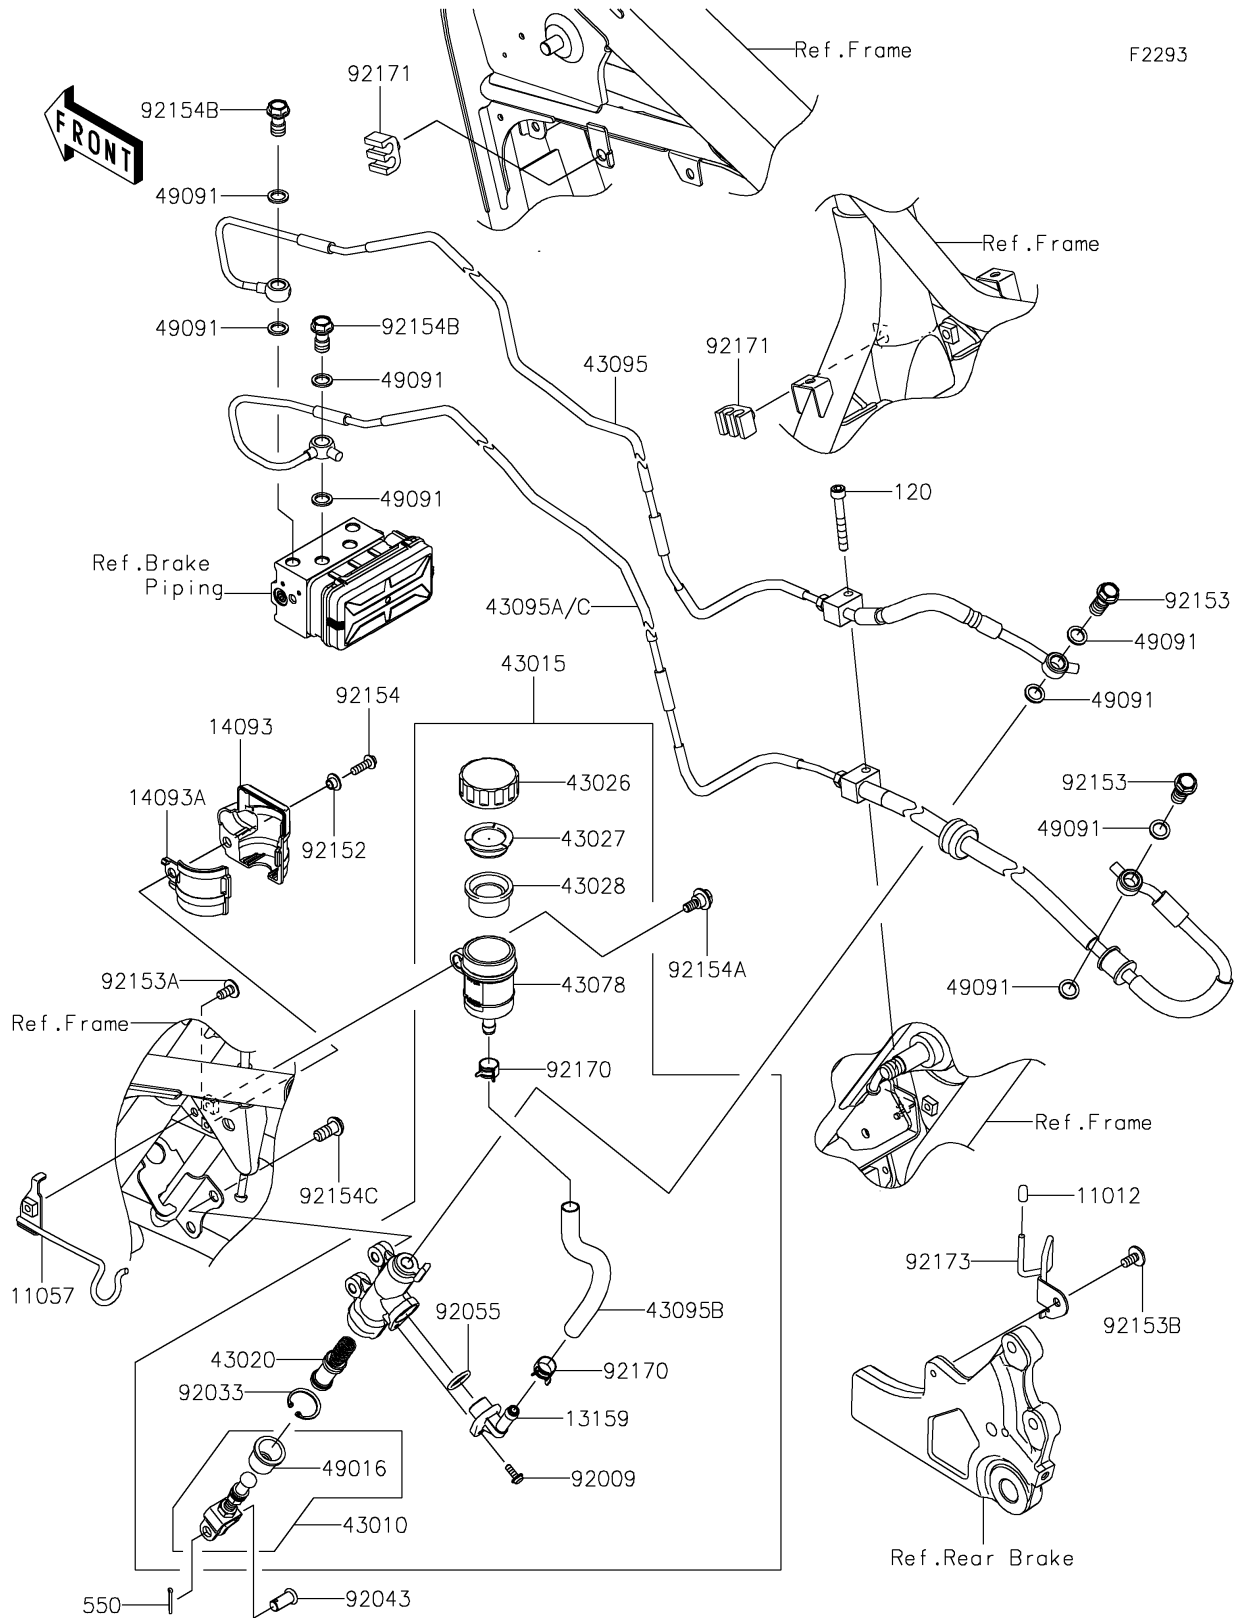

# 2024 W800 ABS PARTS DIAGRAM

## Rear Master Cylinder

### Rear Master Cylinder

ITEM NAME	PART NUMBER	QUANTITY
CAP (Ref # 11012)	11012-1438	1
BRACKET,RR M/CYLINDER HOSE (Ref # 11057)	11057-2781	1
CONNECTOR (Ref # 13159)	13159-0030	1
COVER,RR RESERVOIR,OUTER (Ref # 14093)	14093-0653	1
COVER,RR RESERVOIR,INNER (Ref # 14093A)	14093-0654	1
ROD-ASSY-BRAKE (Ref # 43010)	43010-0027	1
CYLINDER-ASSY-MASTER,RR (Ref # 43015)	43015-0719	1
PISTON-COMP-BRAKE,RR (Ref # 43020)	43020-1067	1
CAP-BRAKE (Ref # 43026)	43026-0009	1
PLATE-DIAPHRAGM (Ref # 43027)	43027-1053	1
DIAPHRAGM (Ref # 43028)	43028-1065	1
RESERVOIR (Ref # 43078)	43078-0060	1
HOSE-BRAKE,HU-RR M/CYLINDER (Ref # 43095)	43095-1617	1
HOSE-BRAKE (Ref # 43095B)	43095-1692	1
HOSE-BRAKE,HU-RR CALIPER (Ref # 43095C)	43095-1985	1
COVER-SEAL,BRAKE PISTON (Ref # 49016)	49016-1103	1
WASHER-SEAL,10.1X14.5X1.5 (Ref # 49091)	49091-0001	8
SCREW (Ref # 92009)	92009-1570	1
RING-SNAP,20.9X24.6X1.2 (Ref # 92033)	92033-0079	1
PIN,8X17 (Ref # 92043)	92043-0104	1
RING-O,14.8X2.4 (Ref # 92055)	92055-0741	1
COLLAR,5.3X7.3X5.3 (Ref # 92152)	92152-2190	1
BOLT,OIL,L=23 (Ref # 92153)	92153-0627	2
BOLT,SOCKET,6X12 (Ref # 92153A)	92153-1617	1
BOLT,SOCKET,6X12 (Ref # 92153B)	92153-1948	1
BOLT,SOCKET,5X16 (Ref # 92154)	92154-0209	1
BOLT,FLANGED,6X16 (Ref # 92154A)	92154-0385	1
BOLT,BANJO,10X19 (Ref # 92154B)	92154-1554	2
BOLT,SOCKET,8X18 (Ref # 92154C)	92154-3919	2

### Rear Master Cylinder

ITEM NAME	PART NUMBER	QUANTITY
CLAMP,HOSE (Ref # 92170)	92170-1091	2
CLAMP (Ref # 92171)	92171-0818	2
CLAMP,BRAKE HOSE (Ref # 92173)	92173-1933	1
BOLT-SOCKET,6X45 (Ref # 120)	120CB0645	1
PIN-COTTER,2.0X15 (Ref # 550)	550AA2015	1