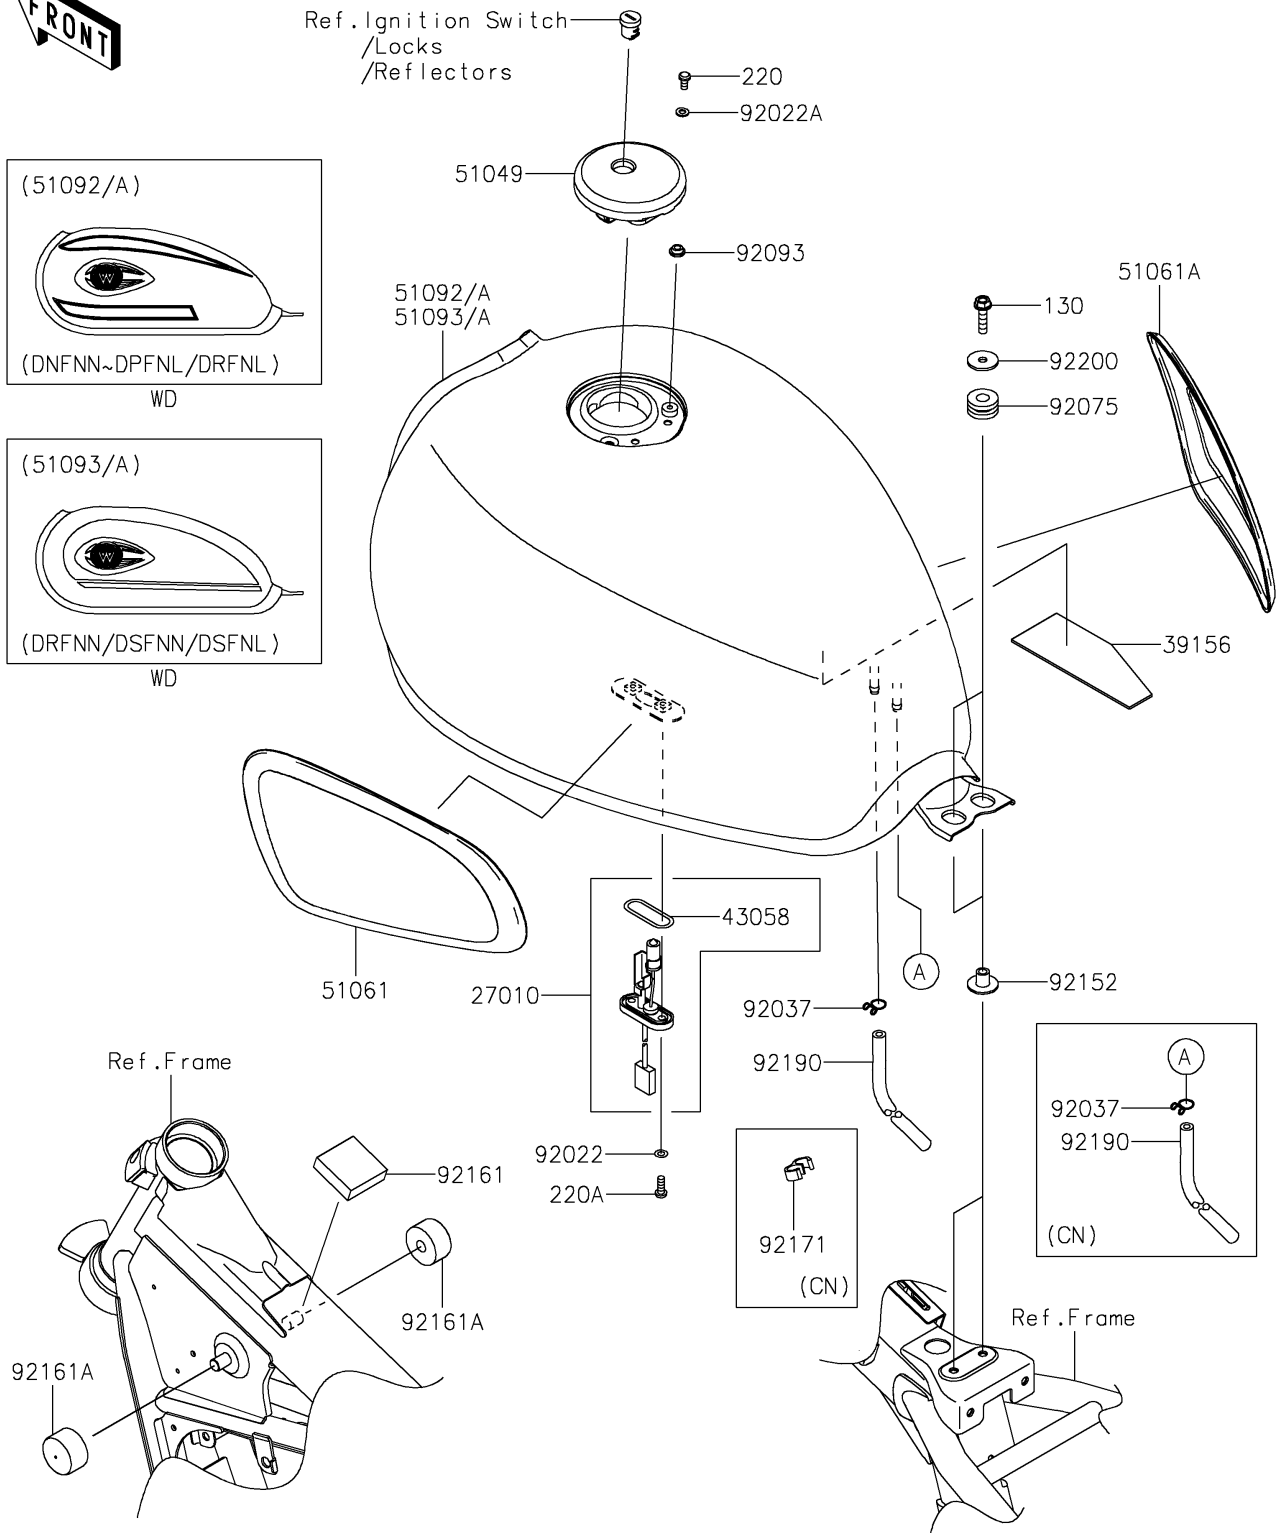

# 2023 W800 PARTS DIAGRAM

Fuel Tank

F2410

## 2023 W800 PARTS LIST

### Fuel Tank

ITEM NAME	PART NUMBER	QUANTITY
SWITCH,FUEL LEVEL (Ref # 27010)	27010-0718	1
PAD,FUEL TANK,INNER (Ref # 39156)	39156-2550	1
RING,FUEL LEVEL SWITCH (Ref # 43058)	43058-1004	1
CAP-TANK,FUEL (Ref # 51049)	51049-0003	1
PAD-KNEE,LH (Ref # 51061)	51061-0006	1
PAD-KNEE,RH (Ref # 51061A)	51061-0007	1
TANK-COMP-FUEL,C.F.RED (Ref # 51092)	51092-5129-816	1
TANK-COMP-FUEL,M.S.BLUE (Ref # 51092A)	51092-5356-54D	1
WASHER,5.2X10X1.5 (Ref # 92022)	92022-1023	2
WASHER,5.1X10X1.0 (Ref # 92022A)	92022-1977	2
CLAMP,TUBE (Ref # 92037)	92037-147	1
DAMPER,10X24X12 (Ref # 92075)	92075-1690	2
SEAL,FUEL TANK CAP (Ref # 92093)	92093-1030	1
COLLAR (Ref # 92152)	92152-0365	2
DAMPER,40X40X12 (Ref # 92161)	92161-2147	1
DAMPER,FUEL TANK (Ref # 92161A)	92161-2532	2
CLAMP (Ref # 92171)	92171-1184	1
TUBE,DRAIN (Ref # 92190)	92190-1453	1
WASHER,6.5X24X2 (Ref # 92200)	92200-2230	2
BOLT-FLANGED,6X25 (Ref # 130)	130BC0625	2
SCREW-PAN-CROS,5X10 (Ref # 220)	220AA0510	2
SCREW-PAN-CROS,5X14 (Ref # 220A)	220AA0514	2
CLAMP,TUBE (Ref # 92037)	92037-147	2
TUBE,DRAIN (Ref # 92190)	92190-1453	2