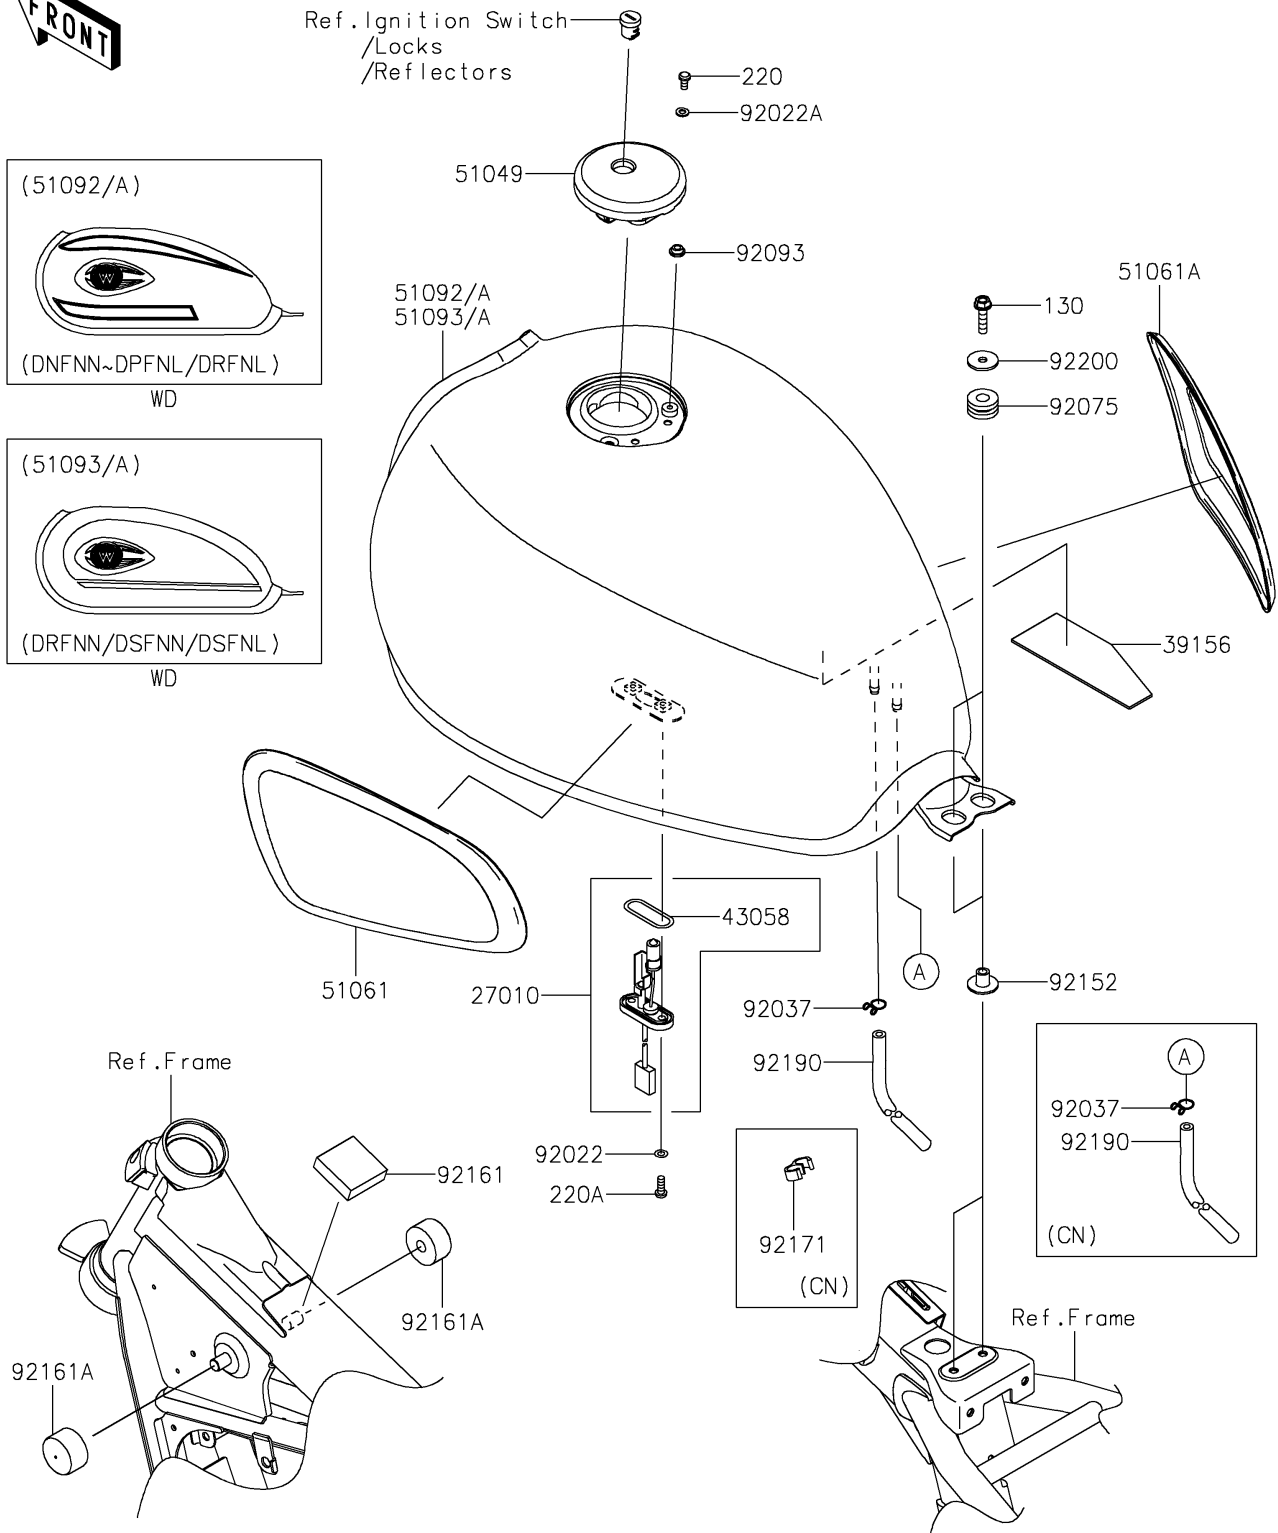

2025 W800 PARTS DIAGRAM

Fuel Tank

F2410

2025 W800 PARTS LIST

Fuel Tank

ITEM NAME	PART NUMBER	QUANTITY
SWITCH,FUEL LEVEL (Ref # 27010)	27010-0718	1
PAD,FUEL TANK,INNER (Ref # 39156)	39156-2550	1
RING,FUEL LEVEL SWITCH (Ref # 43058)	43058-1004	1
CAP-TANK,FUEL (Ref # 51049)	51049-0003	1
PAD-KNEE,LH (Ref # 51061)	51061-0006	1
PAD-KNEE,RH (Ref # 51061A)	51061-0007	1
TANK-COMP-FUEL,M.B.G.BLACK (Ref # 51093A)	51093-5471-76B	1
WASHER,5.2X10X1.5 (Ref # 92022)	92022-1023	2
WASHER,5.1X10X1.0 (Ref # 92022A)	92022-1977	2
DAMPER,10X24X12 (Ref # 92075)	92075-1690	2
SEAL,FUEL TANK CAP (Ref # 92093)	92093-1030	1
COLLAR (Ref # 92152)	92152-0365	2
DAMPER,40X40X12 (Ref # 92161)	92161-2147	1
DAMPER,FUEL TANK (Ref # 92161A)	92161-2532	2
WASHER,6.5X24X2 (Ref # 92200)	92200-2230	2
BOLT-FLANGED,6X25 (Ref # 130)	130BC0625	2
SCREW-PAN-CROS,5X10 (Ref # 220)	220AA0510	2
SCREW-PAN-CROS,5X14 (Ref # 220A)	220AA0514	2