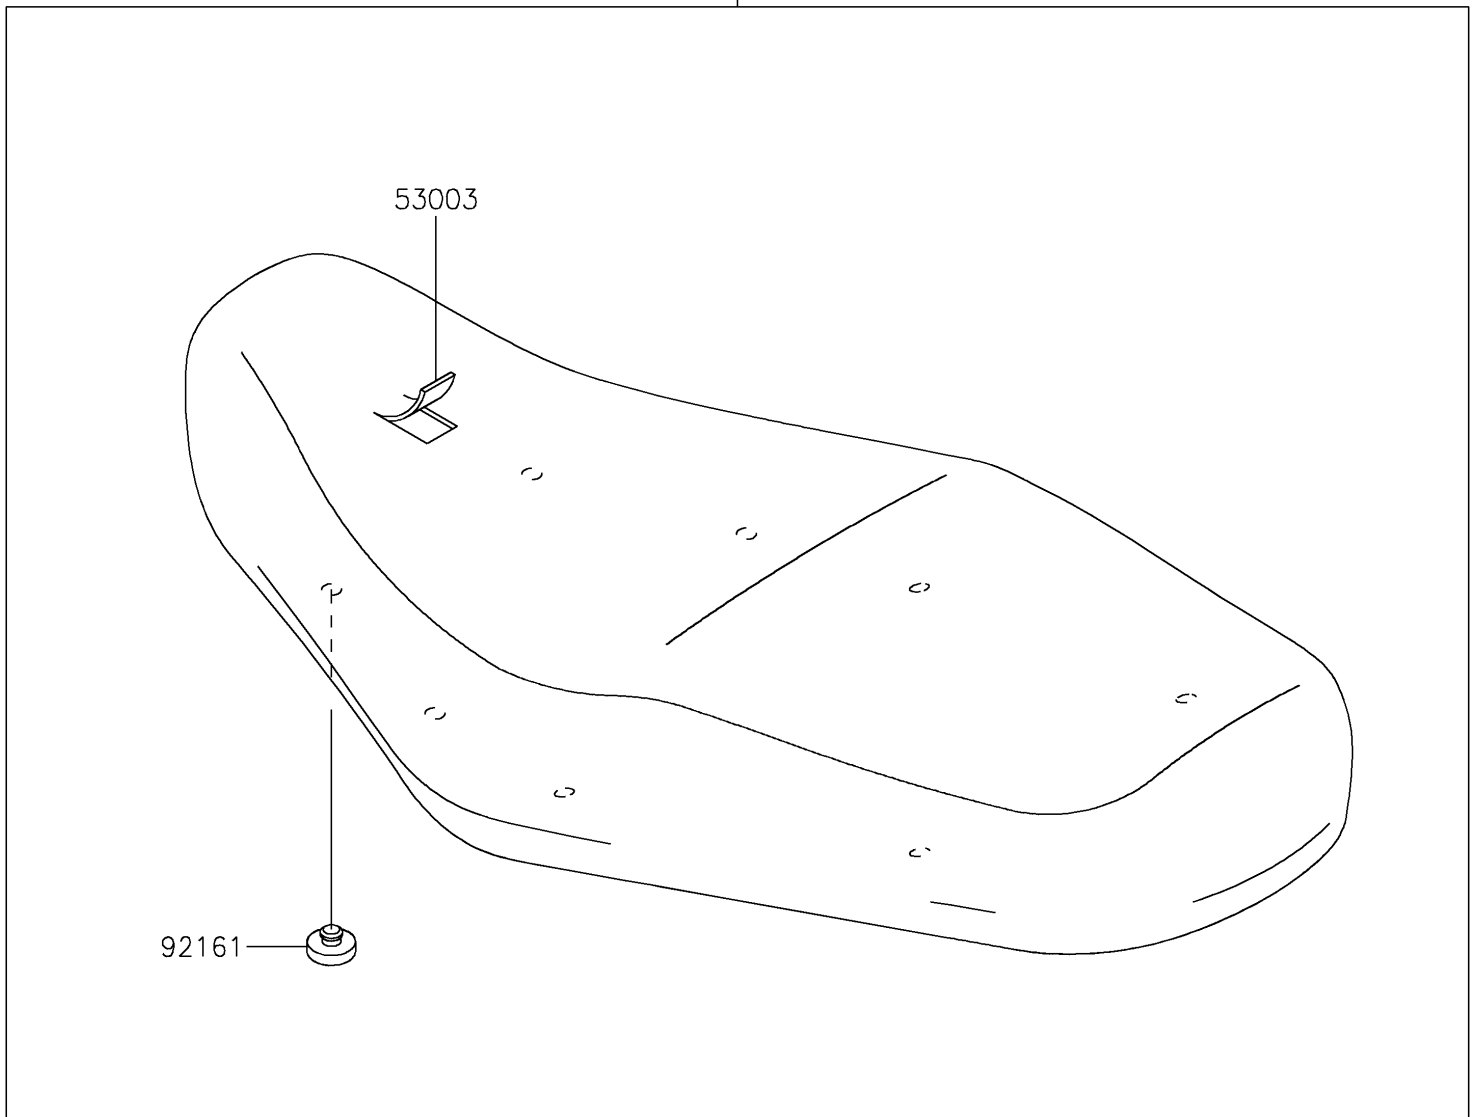

# 2022 W800 PARTS DIAGRAM

Seat

F2510

53066

53003

92161

### Seat

ITEM NAME	PART NUMBER	QUANTITY
LEATHER,SEAT,BLACK+WHT+SIL (Ref # 53003)	53003-0385-64K	1
SEAT-ASSY,DUAL,BLACK+WHT+SIL (Ref # 53066)	53066-0693-64K	1
DAMPER (Ref # 92161)	92161-2148	8