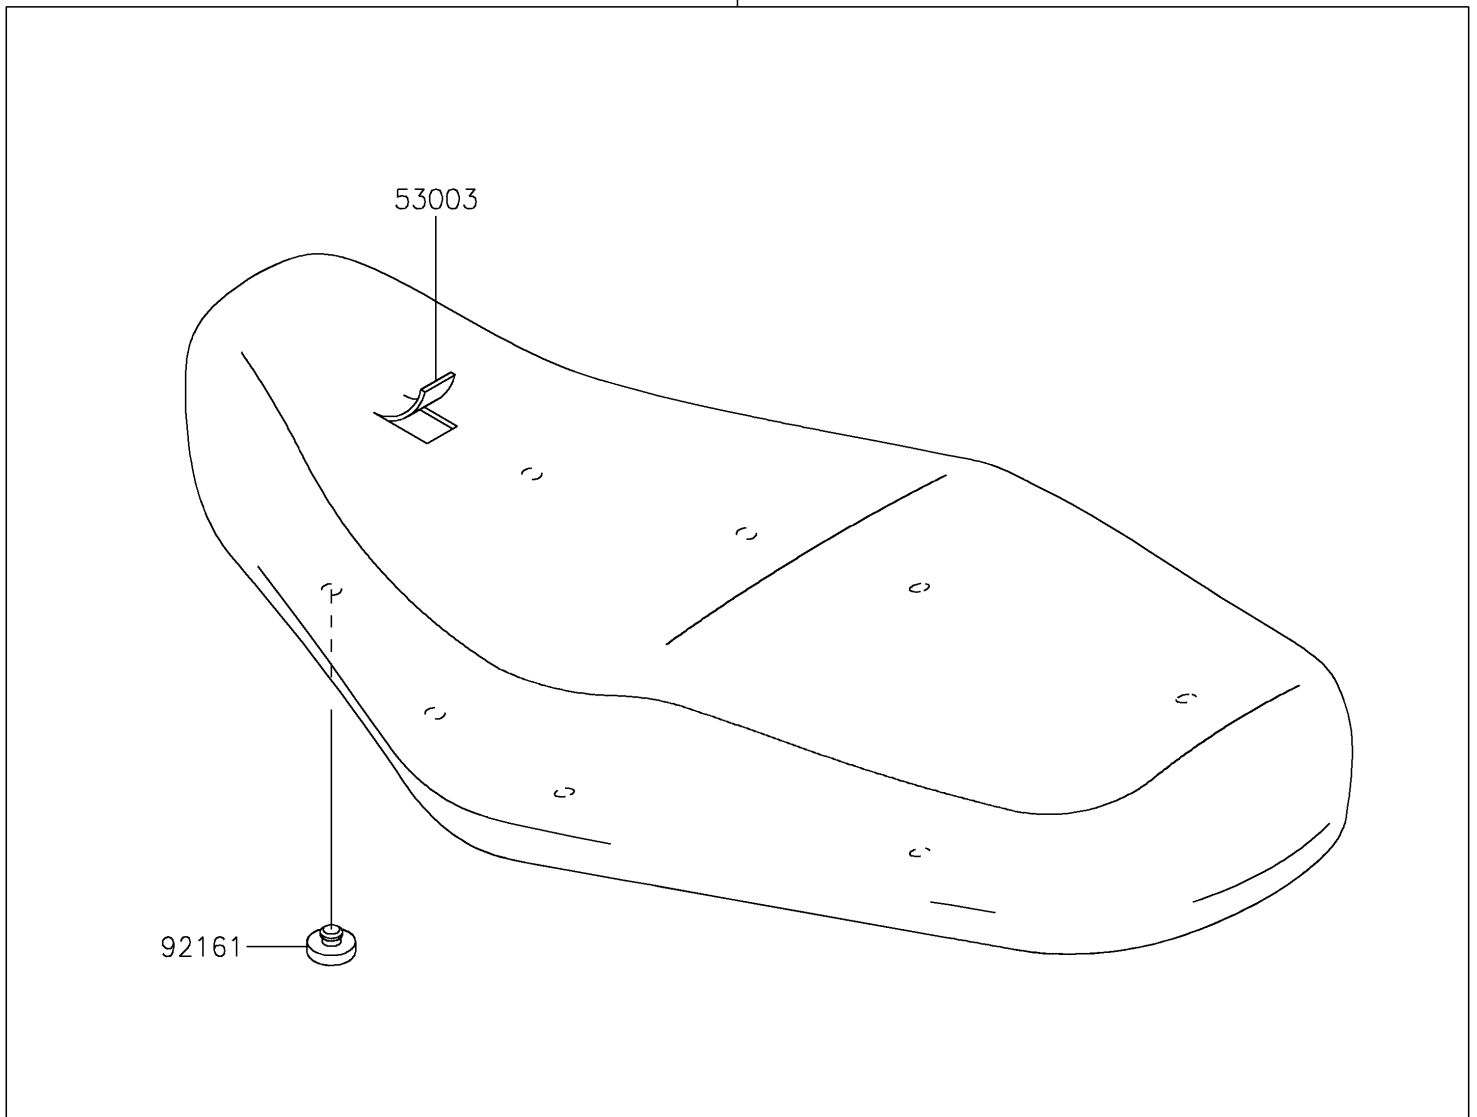

# 2023 W800 PARTS DIAGRAM

Seat

F2510

53066

53003

92161

## 2023 W800 PARTS LIST

### Seat

ITEM NAME	PART NUMBER	QUANTITY
LEATHER,SEAT,BLACK+WHT+SIL (Ref # 53003)	53003-0385-64K	1
SEAT-ASSY,DUAL,BLACK+WHT+SIL (Ref # 53066)	53066-0693-64K	1
DAMPER (Ref # 92161)	92161-2148	8