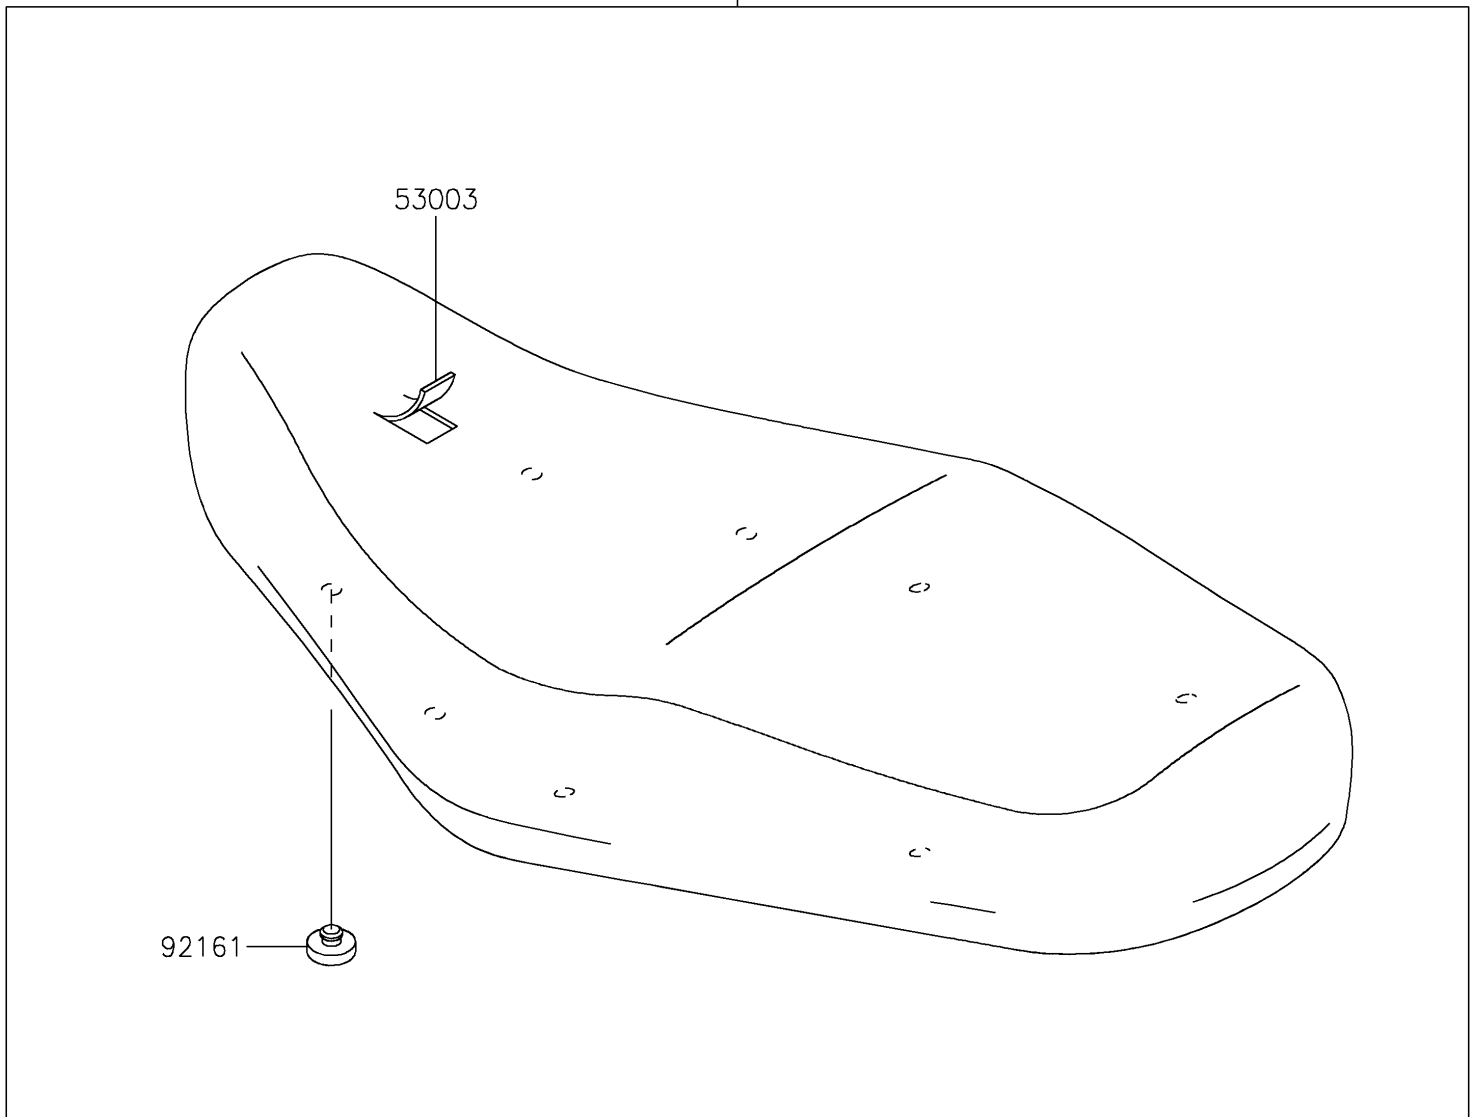

2024 W800 PARTS DIAGRAM

Seat

F2510

53066

53003

92161

2024 W800 PARTS LIST

Seat

ITEM NAME	PART NUMBER	QUANTITY
LEATHER,SEAT,BLACK+WHT+SIL (Ref # 53003)	53003-0385-64K	1
SEAT-ASSY,DUAL,BLACK+WHT+SIL (Ref # 53066)	53066-0693-64K	1
DAMPER (Ref # 92161)	92161-2148	8