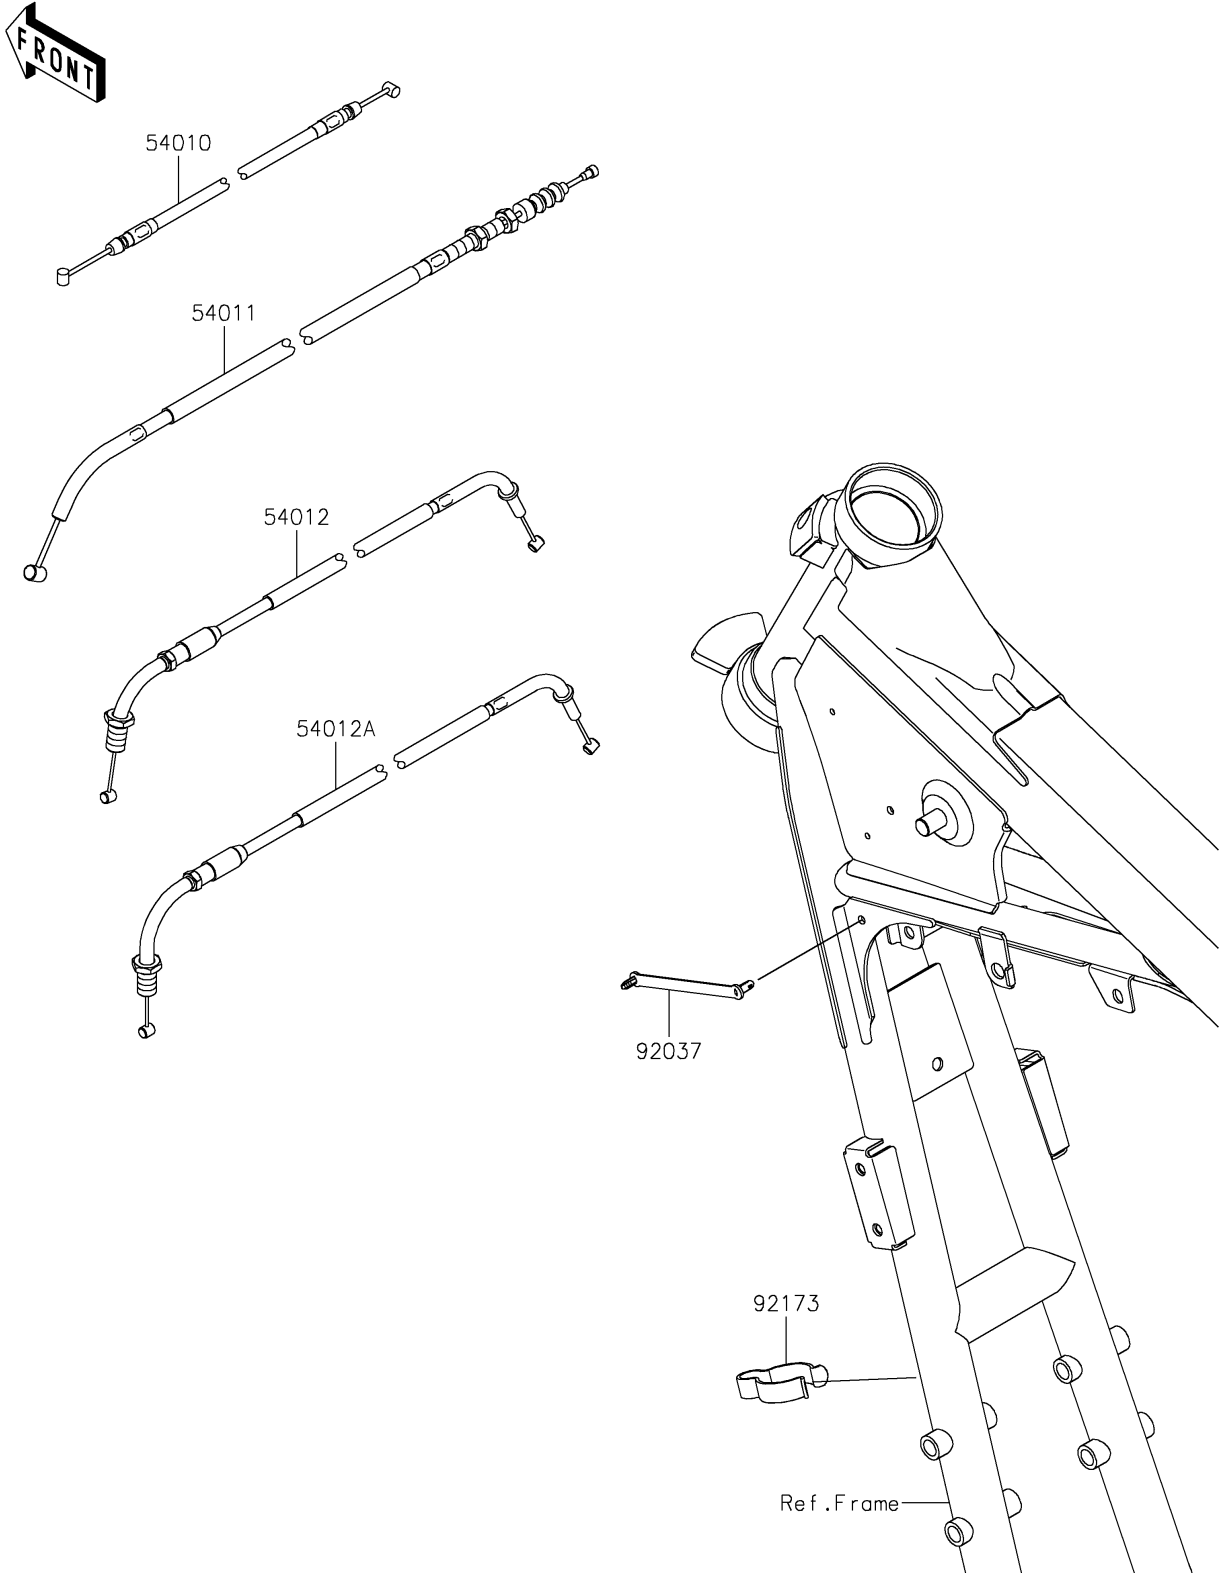

# 2024 W800 PARTS DIAGRAM

Cables

F2540

## 2024 W800 PARTS LIST

### Cables

ITEM NAME	PART NUMBER	QUANTITY
CABLE,SEAT LOCK (Ref # 54010)	54010-1114	1
CABLE-CLUTCH (Ref # 54011)	54011-0645	1
CABLE-THROTTLE,OPENING (Ref # 54012)	54012-0306	1
CABLE-THROTTLE,CLOSING (Ref # 54012A)	54012-0705	1
CLAMP,SPEED,L=80.5 (Ref # 92037)	92037-1903	1
CLAMP (Ref # 92173)	92173-0018	1