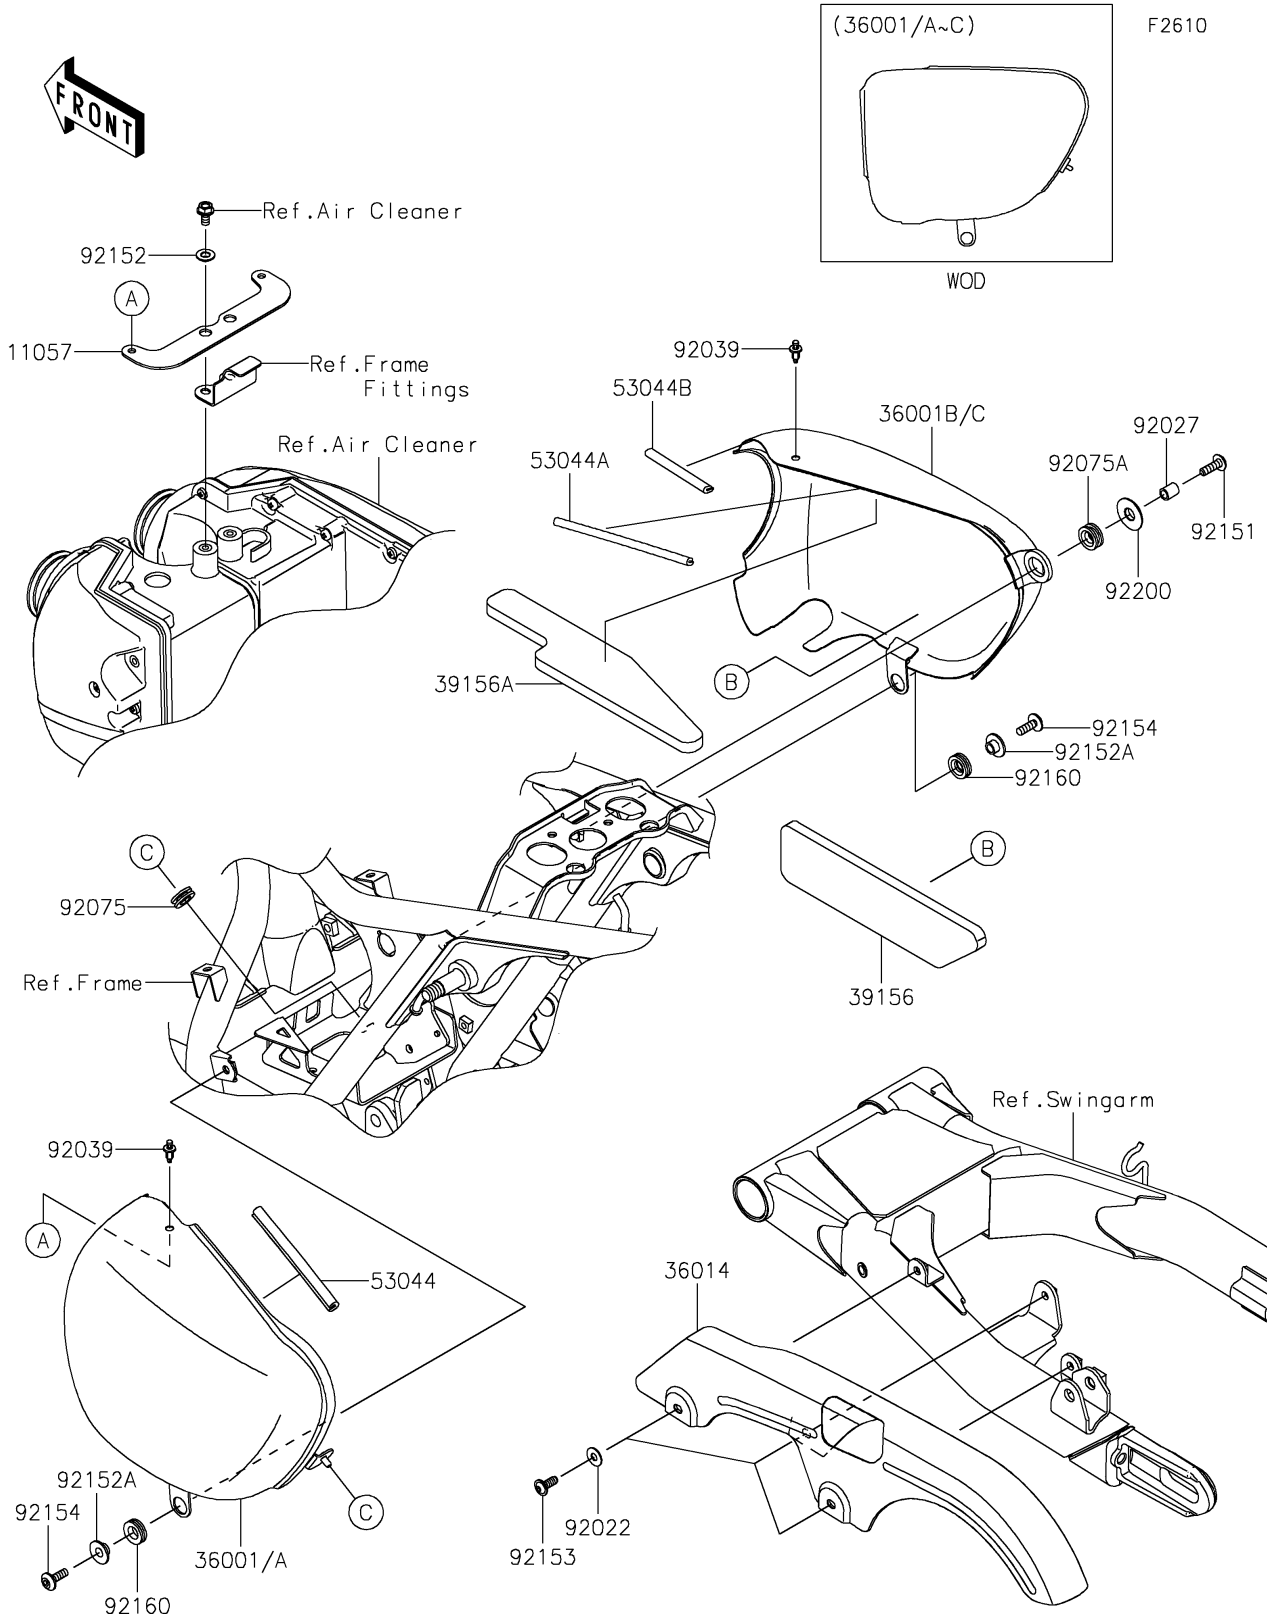

# 2022 W800 PARTS DIAGRAM

## Side Covers/Chain Cover

### Side Covers/Chain Cover

ITEM NAME	PART NUMBER	QUANTITY
BRACKET (Ref # 11057)	11057-2999	1
COVER-SIDE,LH,M.D.BLACK (Ref # 36001)	36001-0694-17K	1
COVER-SIDE,RH,M.D.BLACK (Ref # 36001B)	36001-0696-17K	1
CASE-CHAIN (Ref # 36014)	36014-0575	1
PAD,SIDE COVER,RH,LWR (Ref # 39156)	39156-0676	1
PAD,SIDE COVER,RH,UPP (Ref # 39156A)	39156-2533	1
TRIM (Ref # 53044)	53044-0667	1
TRIM,L=120 (Ref # 53044A)	53044-1171	1
TRIM,L=80 (Ref # 53044B)	53044-1218	1
WASHER,6.5X16X1.0 (Ref # 92022)	92022-1093	3
COLLAR,6.8X10X12 (Ref # 92027)	92027-162	1
RIVET (Ref # 92039)	92039-0023	2
DAMPER (Ref # 92075)	92075-1629	1
DAMPER (Ref # 92075A)	92075-1634	1
BOLT,SOCKET,6X20 (Ref # 92151)	92151-1750	1
COLLAR (Ref # 92152)	92152-0275	2
COLLAR,L=7.4 (Ref # 92152A)	92152-2538	2
BOLT,SOCKET,6X16 (Ref # 92153)	92153-0817	3
BOLT,SOCKET,6X18 (Ref # 92154)	92154-2438	2
DAMPER (Ref # 92160)	92160-1278	2
WASHER (Ref # 92200)	92200-1153	1