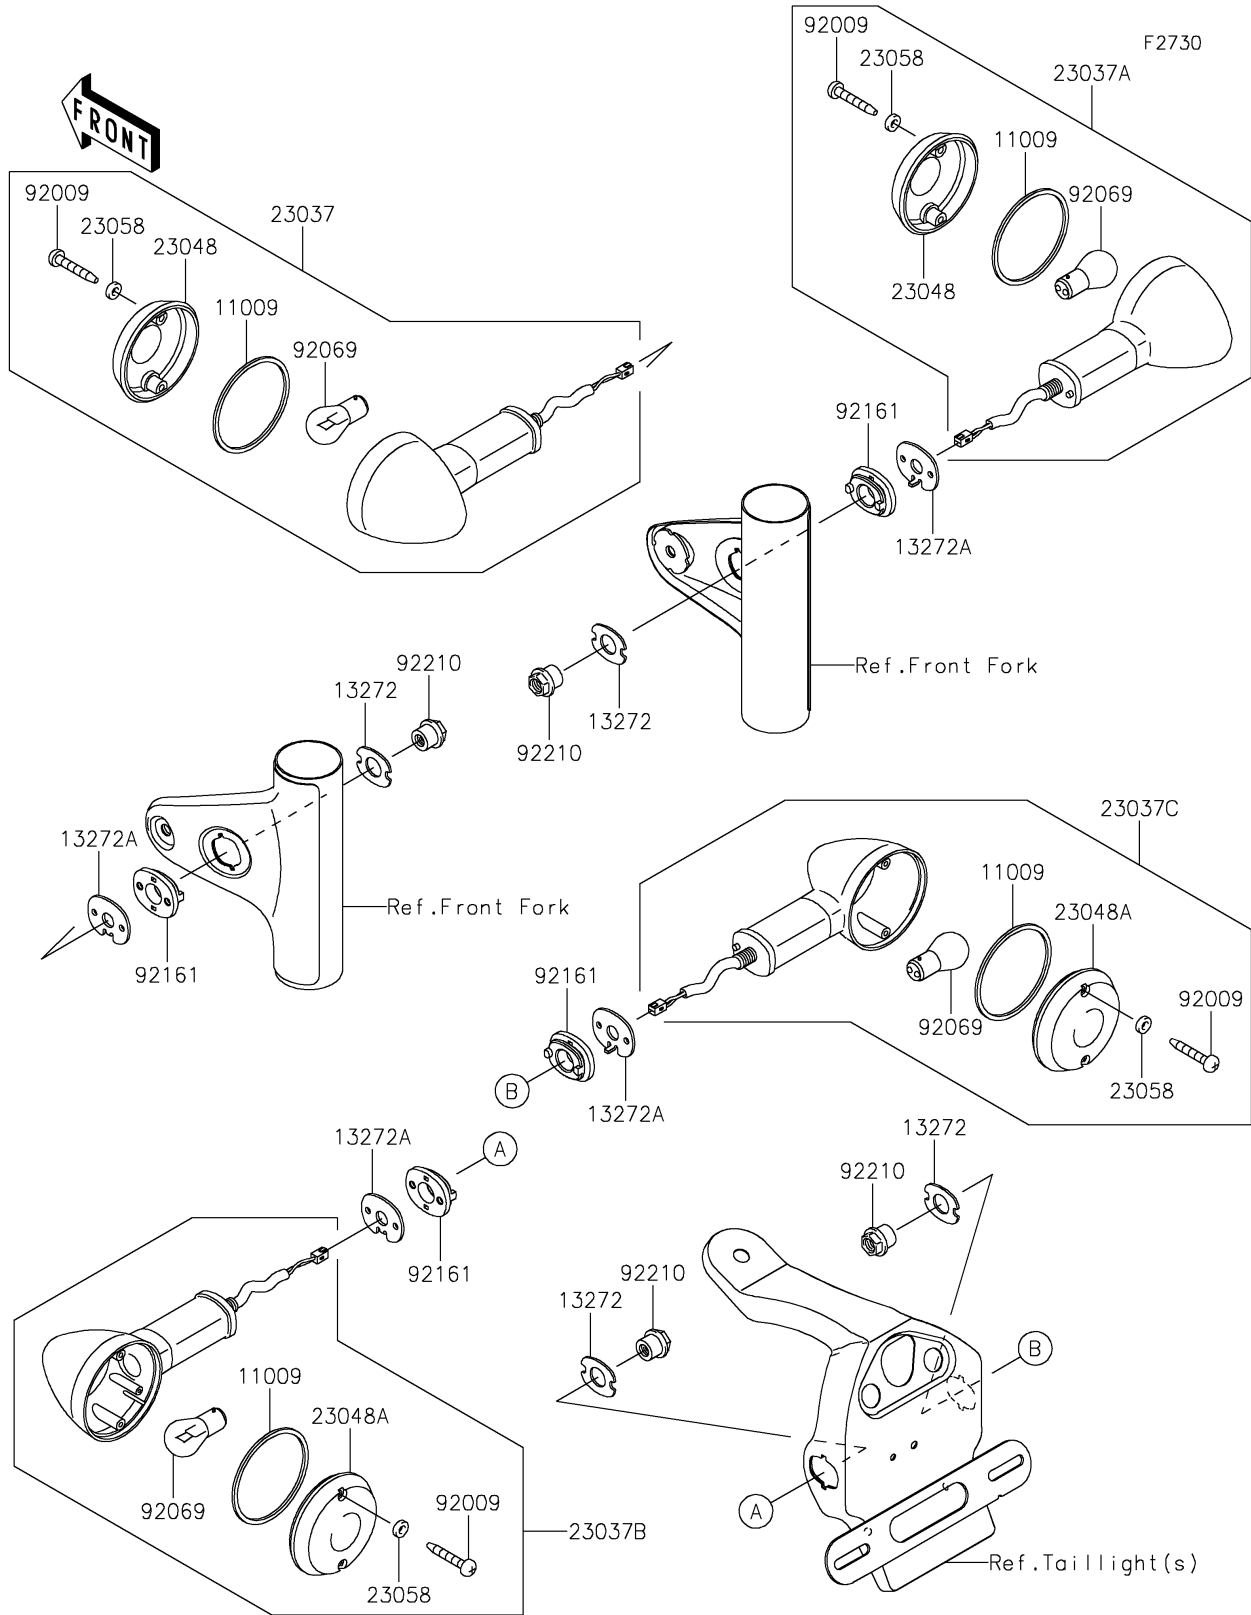

2022 W800 PARTS DIAGRAM

Turn Signals

2022 W800 PARTS LIST

Turn Signals

ITEM NAME	PART NUMBER	QUANTITY
GASKET,SIGNAL LAMP (Ref # 11009)	11009-1413	4
PLATE,SIGNAL LAMP (Ref # 13272)	13272-0968	4
PLATE,POSITIONING (Ref # 13272A)	13272-1314	4
LAMP-ASSY-SIGNAL,FR,LH (Ref # 23037)	23037-0432	1
LAMP-ASSY-SIGNAL,FR,RH (Ref # 23037A)	23037-0433	1
LAMP-ASSY-SIGNAL,RR,LH (Ref # 23037B)	23037-0434	1
LAMP-ASSY-SIGNAL,RR,RH (Ref # 23037C)	23037-0435	1
LENS-SIGNAL LAMP (Ref # 23048)	23048-0036	2
LENS-SIGNAL LAMP (Ref # 23048A)	23048-0037	2
WASHER,PLAIN,4MM (Ref # 23058)	23058-002	8
SCREW,TAPPING,4X25 (Ref # 92009)	92009-1637	8
BULB,12V 21W (Ref # 92069)		4
DAMPER,SIGNAL LAMP (Ref # 92161)	92161-1461	4
NUT (Ref # 92210)	92210-0632	4