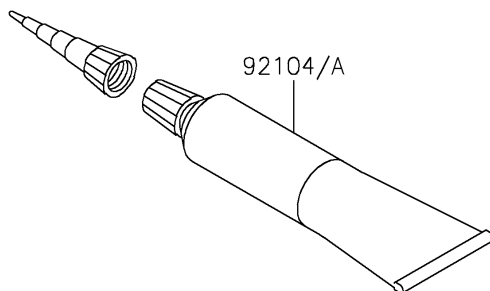

2025 W800 PARTS DIAGRAM

Owner's Tools

F2810

2025 W800 PARTS LIST

Owner's Tools

ITEM NAME	PART NUMBER	QUANTITY
TOOL-KIT (Ref # 56007)	56007-0175	1
BAG,TOOL (Ref # 56008)	56008-1075	1
GASKET-LIQUID,TB1211F,CLEAR (Ref # 92104)	92104-0004	1
GASKET-LIQUID,TB1216B,BLACK (Ref # 92104A)	92104-1064	1
GRIP-SCREW DRIVER (Ref # 92106)	92106-1001	1
TOOL-DRIVER,#3PHILLIPS (Ref # 92107)	92107-005	1
TOOL-WRENCH,OPEN END,14X17 (Ref # 92110)	92110-0626	1
TOOL-WRENCH,ALLEN,5MM (Ref # 92110A)	92110-1015	1