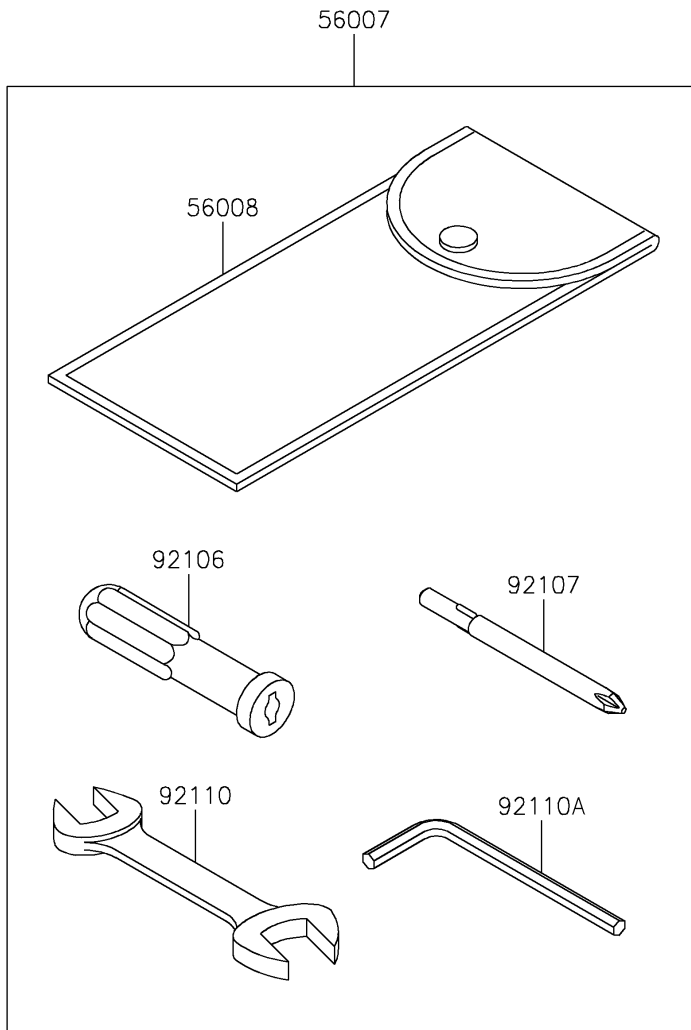

2025 W800 PARTS DIAGRAM

Owner's Tools

F2810

2025 W800 PARTS LIST

Owner's Tools

ITEM NAME	PART NUMBER	QUANTITY
TOOL-KIT (Ref # 56007)	56007-0175	1
BAG,TOOL (Ref # 56008)	56008-1075	1
GASKET-LIQUID,TB1211F,CLEAR (Ref # 92104)	92104-0004	1
GASKET-LIQUID,TB1216B,BLACK (Ref # 92104A)	92104-1064	1
GRIP-SCREW DRIVER (Ref # 92106)	92106-1001	1
TOOL-DRIVER,#3PHILLIPS (Ref # 92107)	92107-005	1
TOOL-WRENCH,OPEN END,14X17 (Ref # 92110)	92110-0626	1
TOOL-WRENCH,ALLEN,5MM (Ref # 92110A)	92110-1015	1