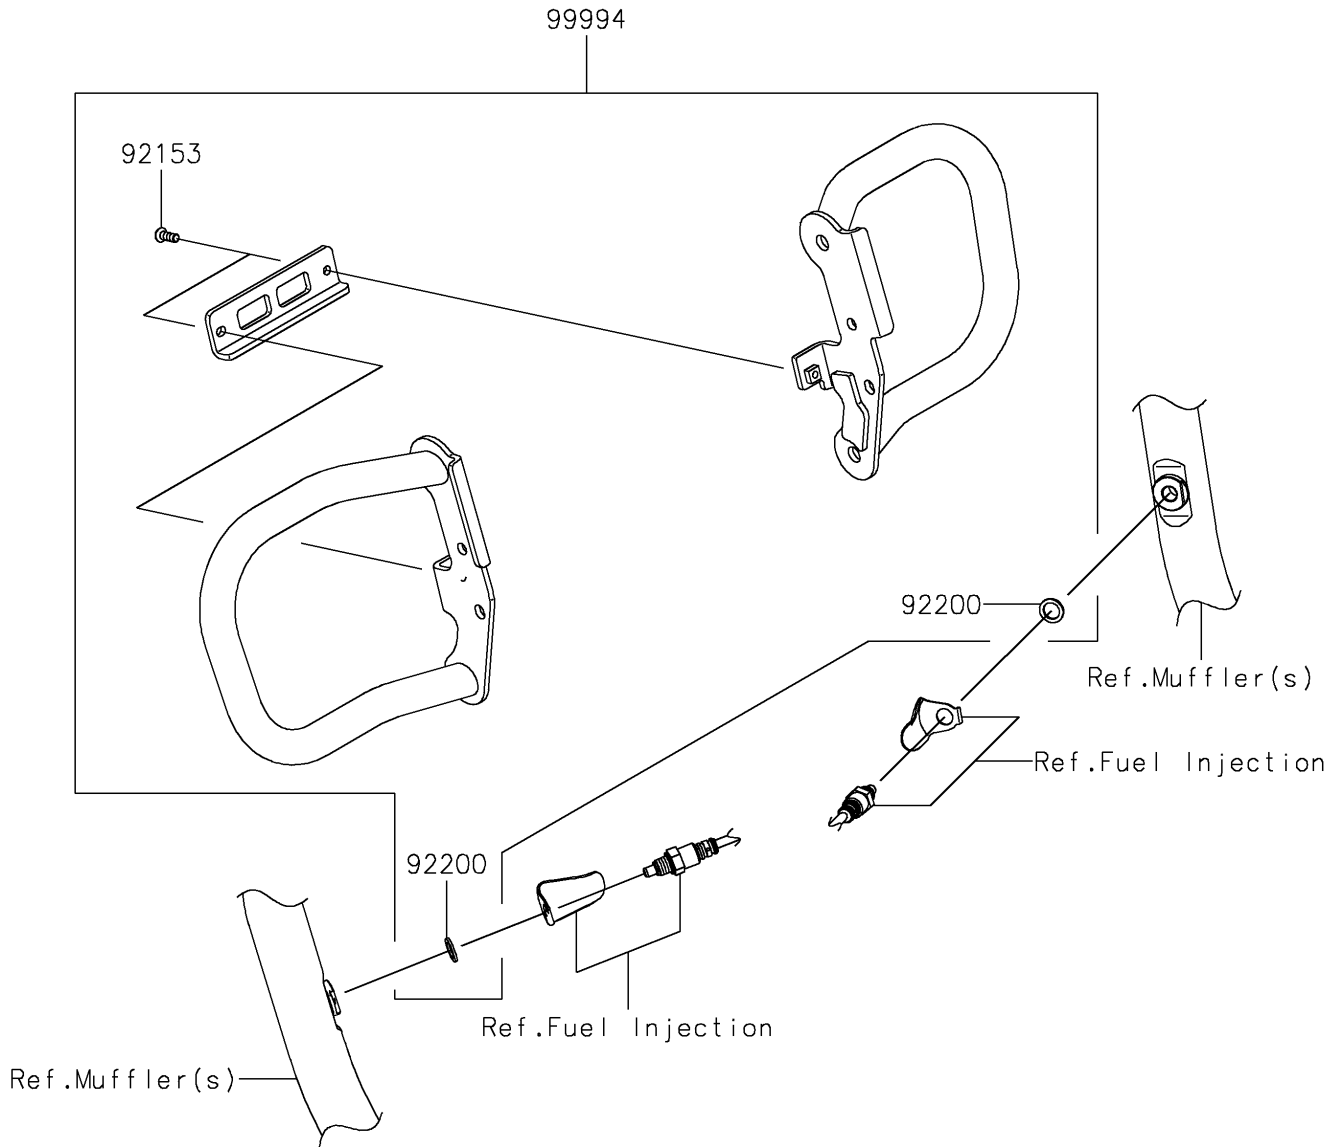

# 2022 W800 PARTS DIAGRAM

Accessory(Engine Guard)

F2910

## 2022 W800 PARTS LIST

Accessory(Engine Guard)

ITEM NAME	PART NUMBER	QUANTITY
BOLT,SOCKET,6X16 (Ref # 92153)	92153-1785	2
WASHER,12.5X18X1.6 (Ref # 92200)	92200-0087	2
ENGINE GUARD,PLATING (Ref # 99994)	99994-1446	1