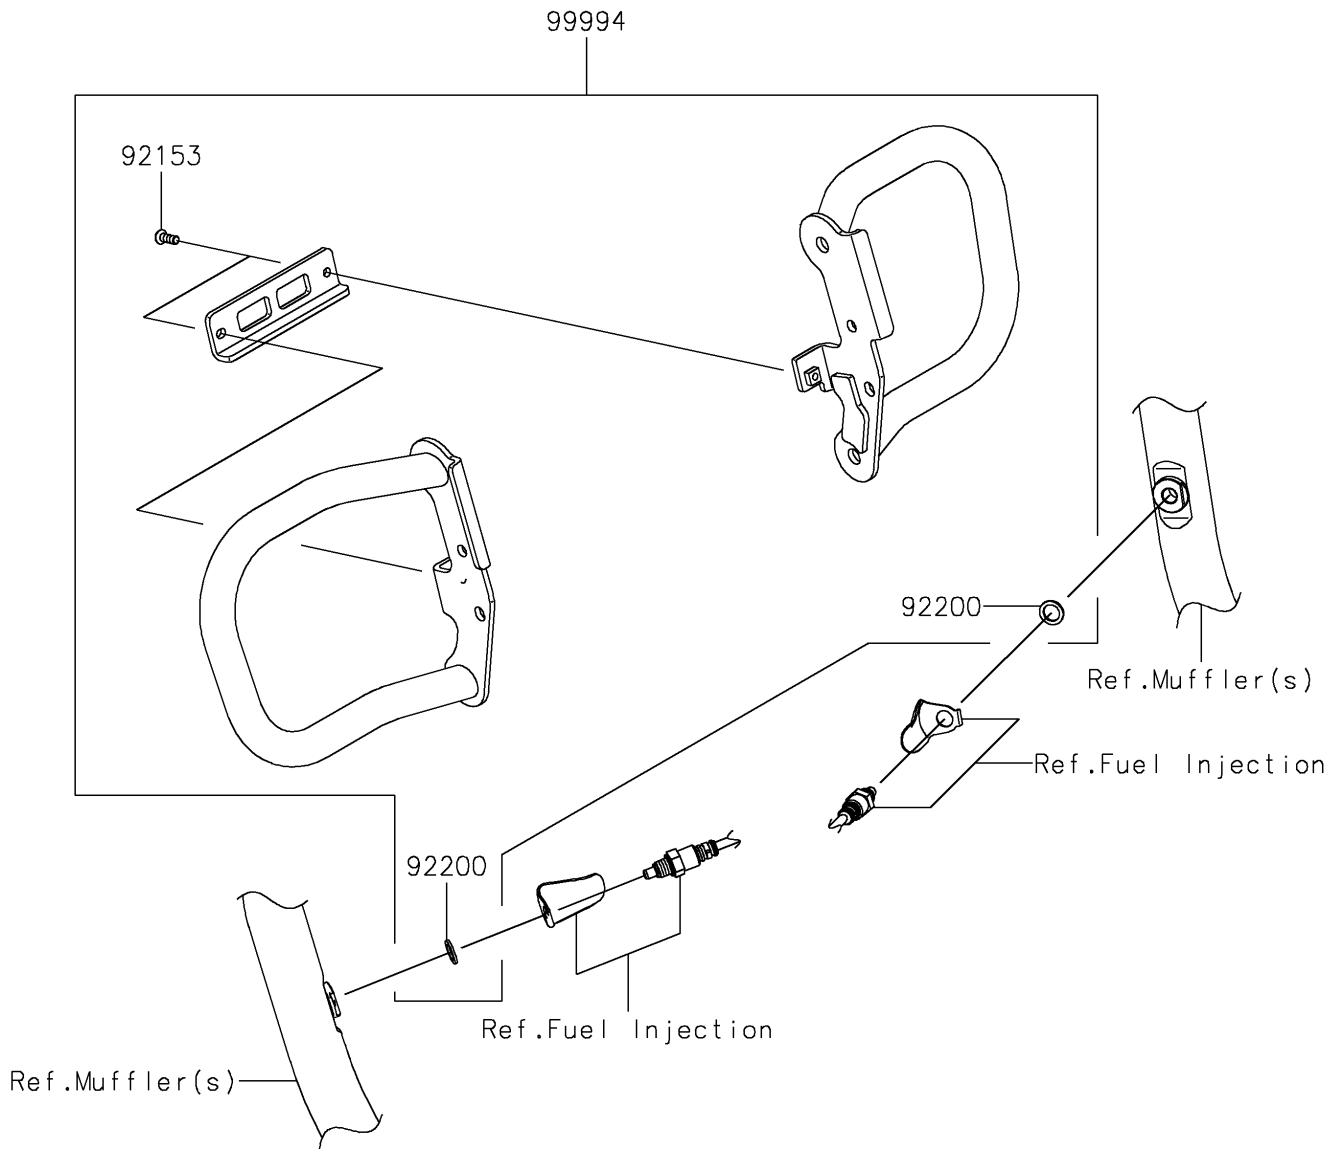

2025 W800 PARTS DIAGRAM

Accessory(Engine Guard)

F2910

2025 W800 PARTS LIST

Accessory(Engine Guard)

ITEM NAME	PART NUMBER	QUANTITY
BOLT,SOCKET,6X16 (Ref # 92153)	92153-1785	2
WASHER,12.5X18X1.6 (Ref # 92200)	92200-0087	2
ENGINE GUARD,PLATING (Ref # 99994)	99994-1446	1