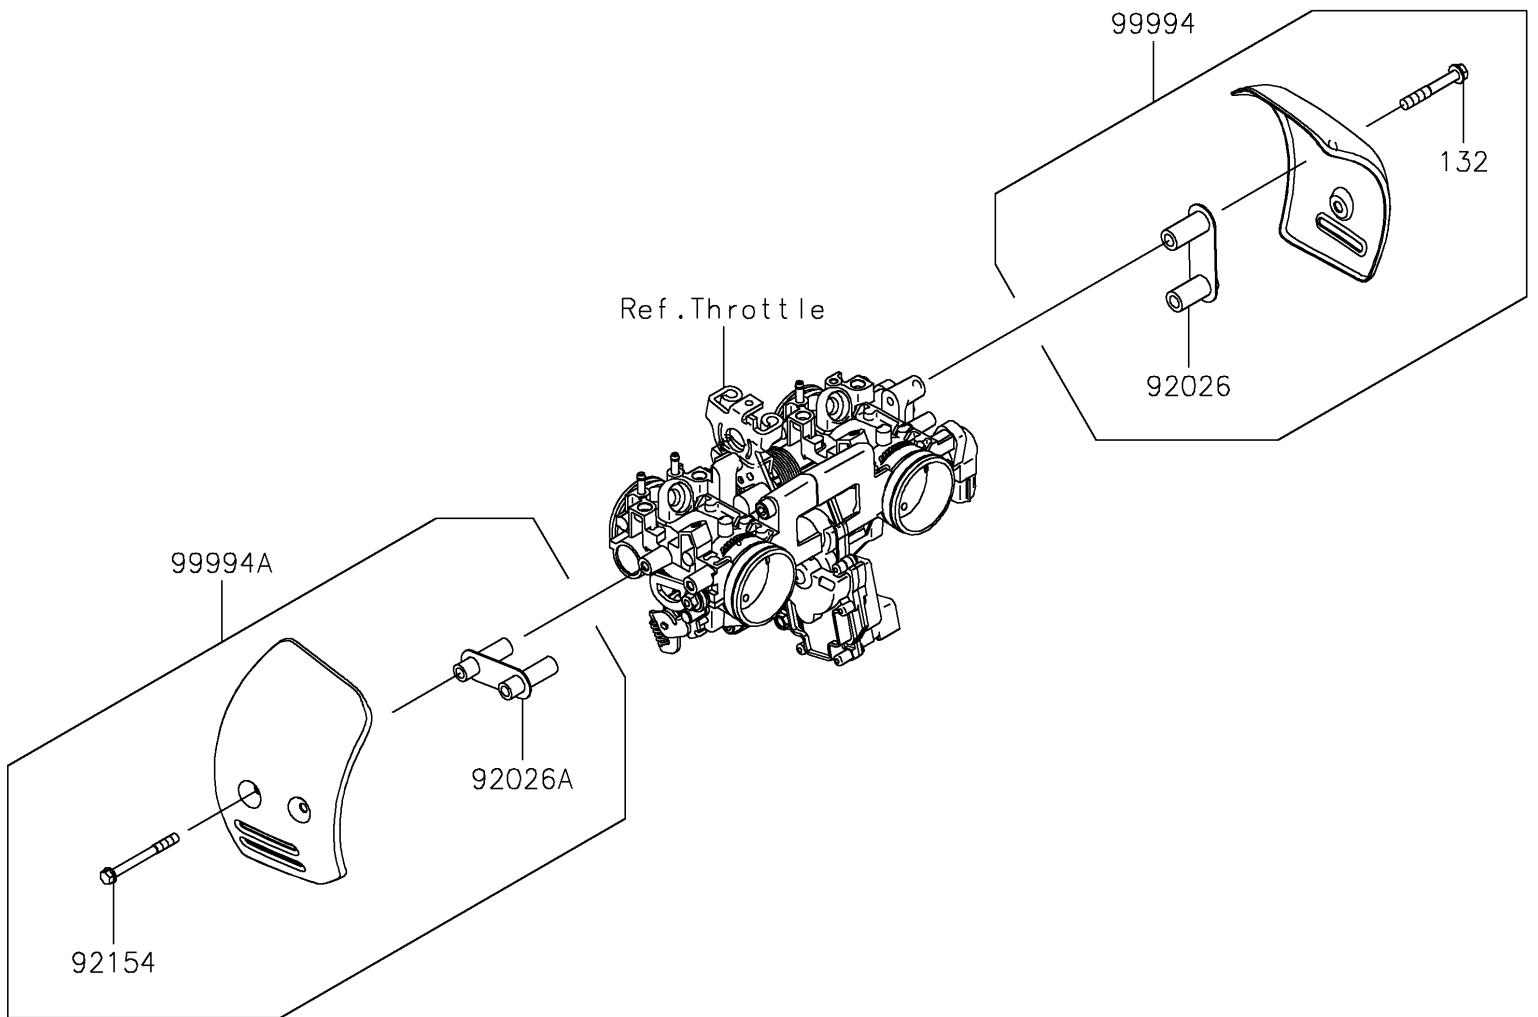

# 2022 W800 PARTS DIAGRAM

Accessory(Throttle Body Cover)

F2910A

## 2022 W800 PARTS LIST

Accessory(Throttle Body Cover)

ITEM NAME	PART NUMBER	QUANTITY
SPACER (Ref # 92026)	92026-0166	1
SPACER (Ref # 92026A)	92026-0889	1
BOLT-FLANGED-SMALL,5X50 (Ref # 92154)	92154-4052	2
THROTTLE BODY COVER,RH,CHROME (Ref # 99994)	99994-1226	1
THROTTLE BODY COVER,LH,CHROME (Ref # 99994A)	99994-1557	1
BOLT-FLANGED-SMALL,6X40 (Ref # 132)	132E0640	2