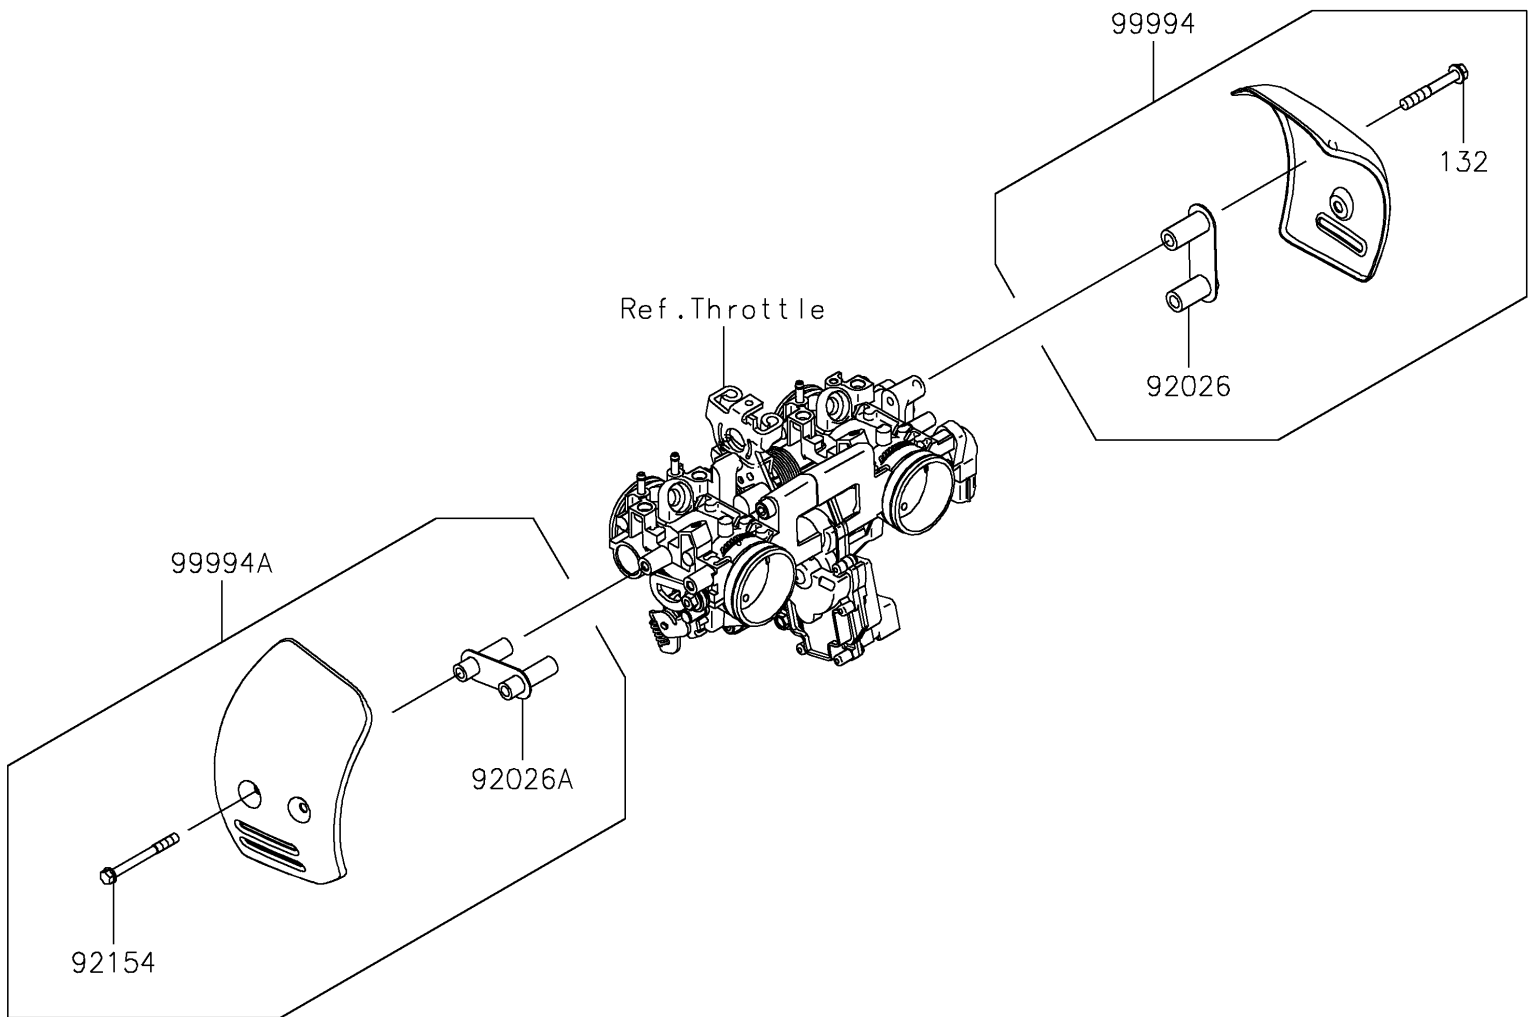

2022 W800 PARTS DIAGRAM

Accessory(Throttle Body Cover)

F2910A

2022 W800 PARTS LIST

Accessory(Throttle Body Cover)

ITEM NAME	PART NUMBER	QUANTITY
SPACER (Ref # 92026)	92026-0166	1
SPACER (Ref # 92026A)	92026-0889	1
BOLT-FLANGED-SMALL,5X50 (Ref # 92154)	92154-4052	2
THROTTLE BODY COVER,RH,CHROME (Ref # 99994)	99994-1226	1
THROTTLE BODY COVER,LH,CHROME (Ref # 99994A)	99994-1557	1
BOLT-FLANGED-SMALL,6X40 (Ref # 132)	132E0640	2