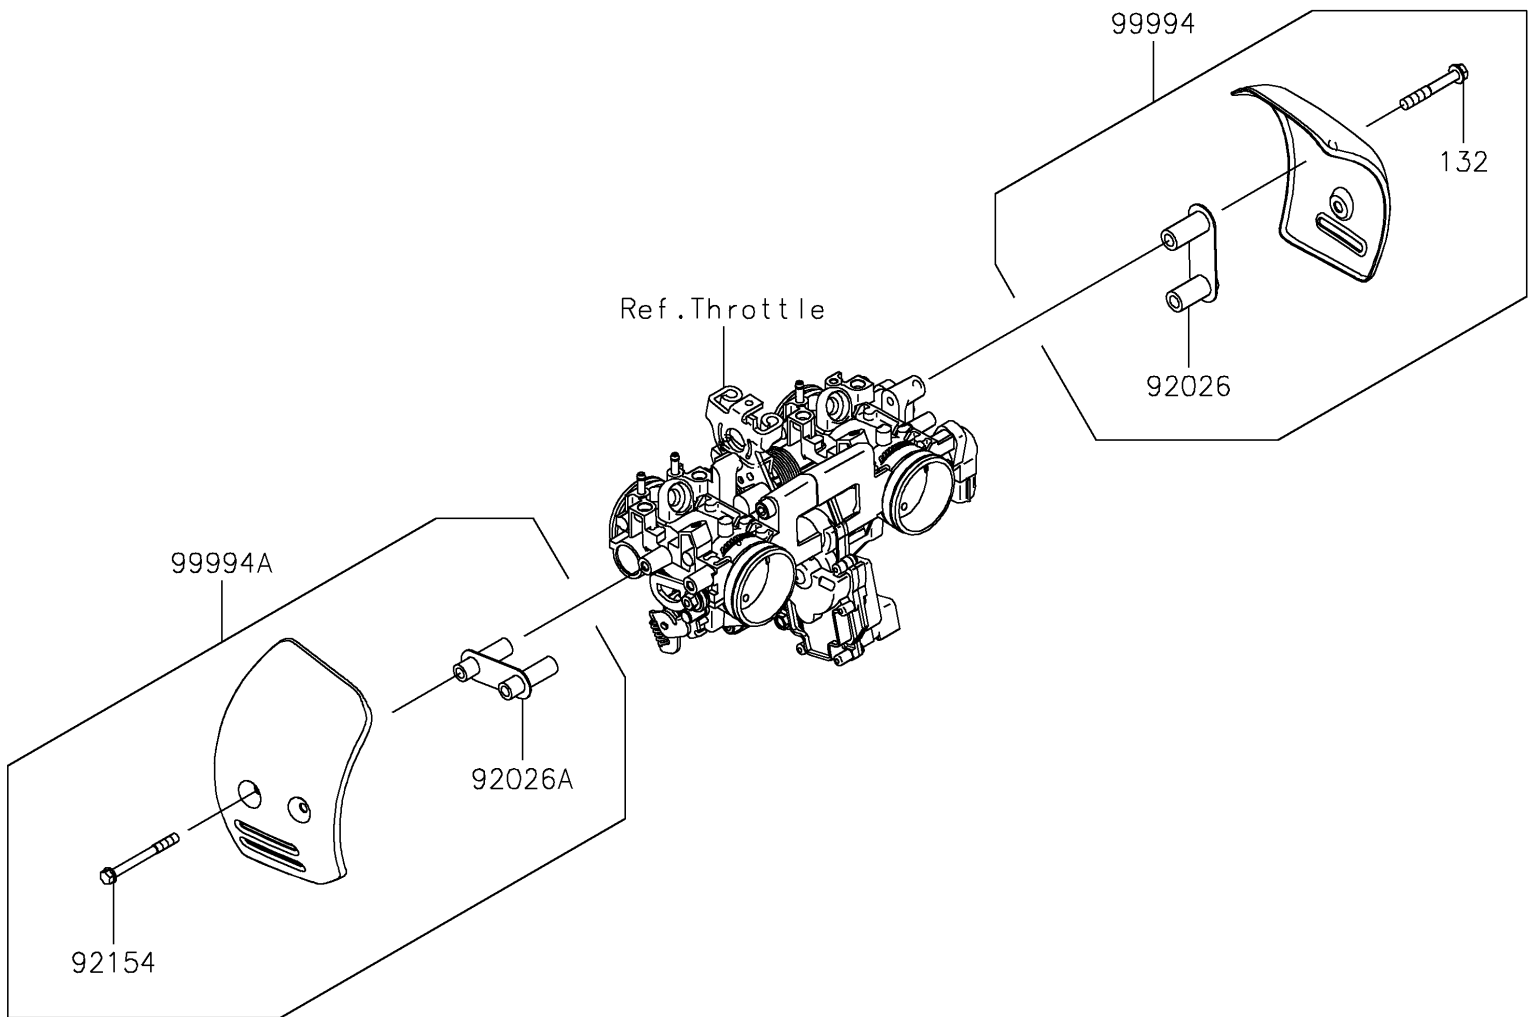

2023 W800 PARTS DIAGRAM

Accessory(Throttle Body Cover)

F2910A

2023 W800 PARTS LIST

Accessory(Throttle Body Cover)

ITEM NAME	PART NUMBER	QUANTITY
SPACER (Ref # 92026)	92026-0166	1
SPACER (Ref # 92026A)	92026-0889	1
BOLT-FLANGED-SMALL,5X50 (Ref # 92154)	92154-4052	2
THROTTLE BODY COVER,RH,CHROME (Ref # 99994)	99994-1226	1
THROTTLE BODY COVER,LH,CHROME (Ref # 99994A)	99994-1557	1
BOLT-FLANGED-SMALL,6X40 (Ref # 132)	132E0640	2