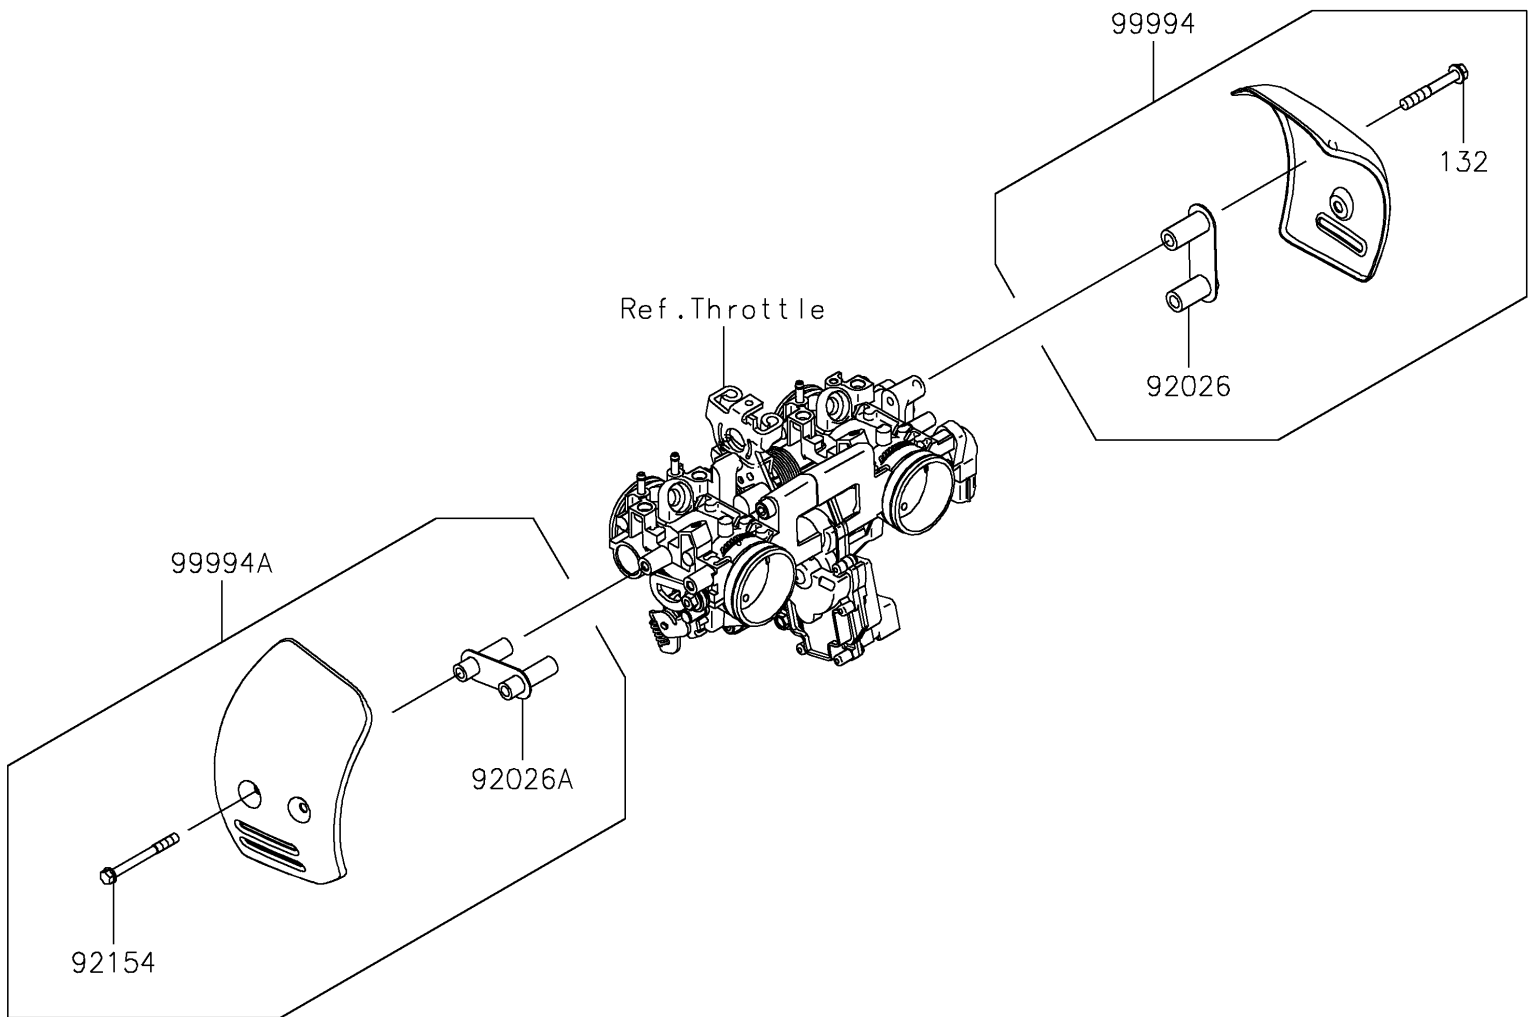

# 2025 W800 PARTS DIAGRAM

Accessory(Throttle Body Cover)

F2910A

## 2025 W800 PARTS LIST

Accessory(Throttle Body Cover)

ITEM NAME	PART NUMBER	QUANTITY
SPACER (Ref # 92026)	92026-0166	1
SPACER (Ref # 92026A)	92026-0889	1
BOLT-FLANGED-SMALL,5X50 (Ref # 92154)	92154-4052	2
THROTTLE BODY COVER,RH,CHROME (Ref # 99994)	99994-1226	1
THROTTLE BODY COVER,LH,CHROME (Ref # 99994A)	99994-1557	1
BOLT-FLANGED-SMALL,6X40 (Ref # 132)	132E0640	2