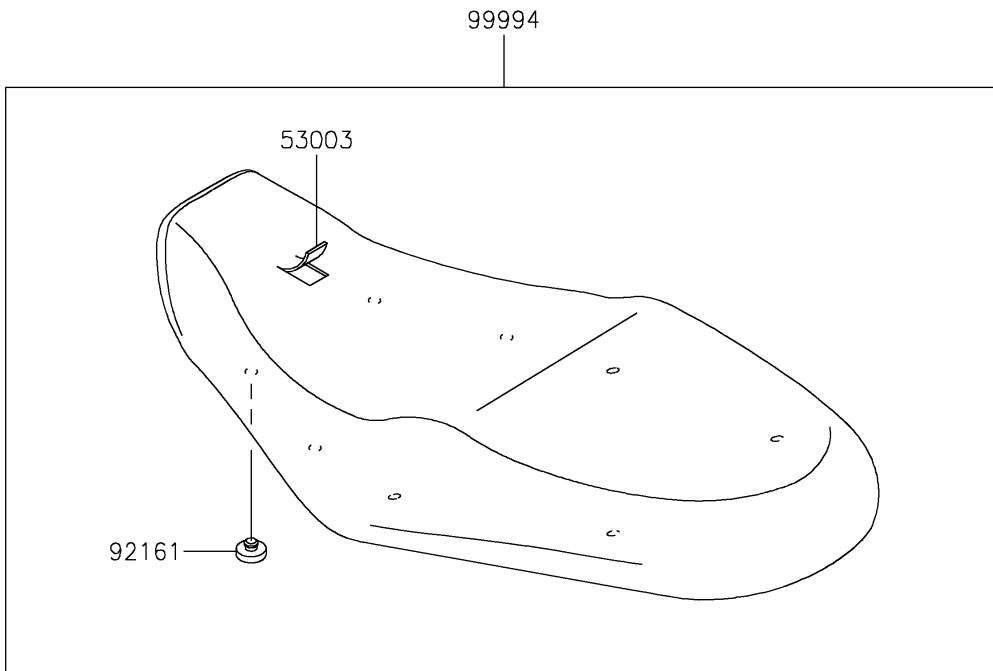

2022 W800 PARTS DIAGRAM

Accessory(Seat)

F2910C

2022 W800 PARTS LIST

Accessory(Seat)

ITEM NAME	PART NUMBER	QUANTITY
LEATHER,SEAT,BLACK+BLK (Ref # 53003)	53003-0582-64E	1
LEATHER,BLACK+BRN+SIL (Ref # 53003A)	53003-0583-61Q	1
DAMPER (Ref # 92161)	92161-2148	8
LOW SEAT,BLACK+BLK (Ref # 99994)	99994-1572-64E	1
CAFE SEAT (Ref # 99994A)	99994-1573	1