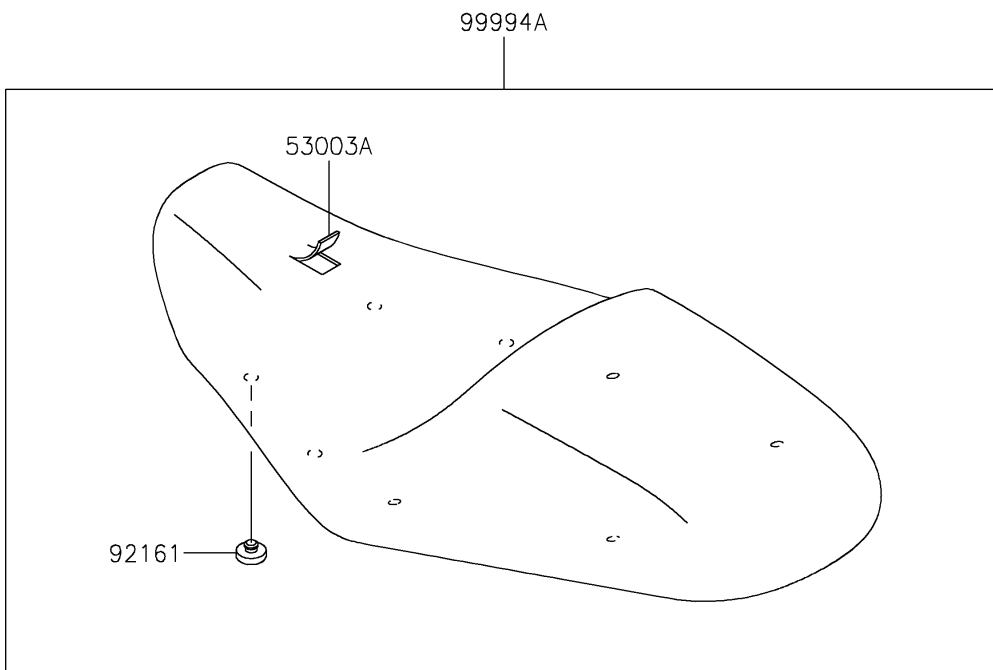

2022 W800 PARTS DIAGRAM

Accessory(Seat)

F2910C

2022 W800 PARTS LIST

Accessory(Seat)

ITEM NAME	PART NUMBER	QUANTITY
LEATHER,SEAT,BLACK+BLK (Ref # 53003)	53003-0582-64E	1
LEATHER,BLACK+BRN+SIL (Ref # 53003A)	53003-0583-61Q	1
DAMPER (Ref # 92161)	92161-2148	8
LOW SEAT,BLACK+BLK (Ref # 99994)	99994-1572-64E	1
CAFE SEAT (Ref # 99994A)	99994-1573	1