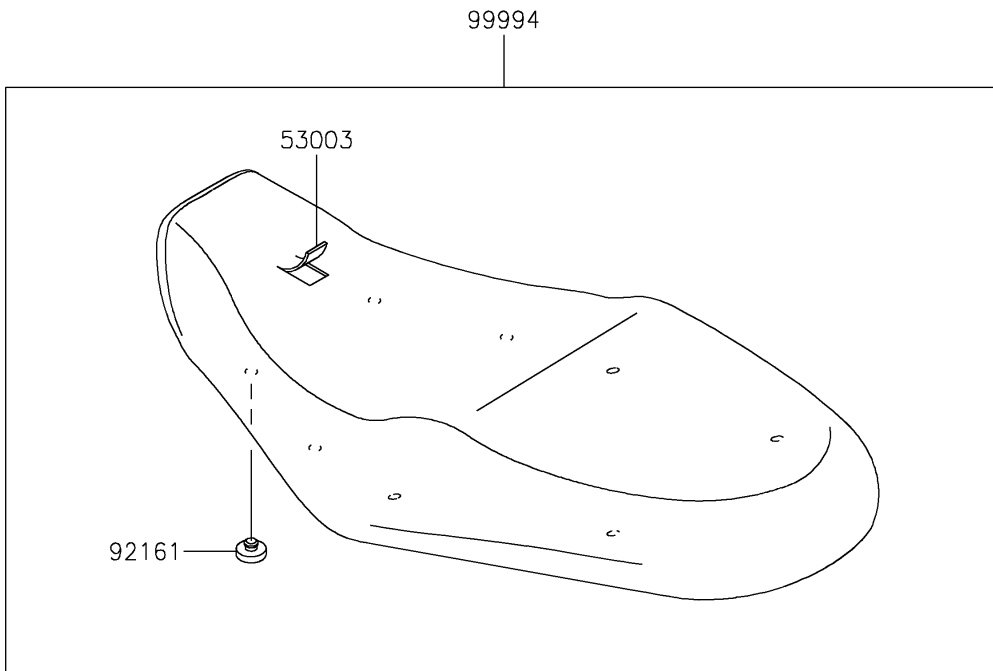

2023 W800 PARTS DIAGRAM

Accessory(Seat)

F2910C

2023 W800 PARTS LIST

Accessory(Seat)

ITEM NAME	PART NUMBER	QUANTITY
LEATHER,SEAT,BLACK+BLK (Ref # 53003)	53003-0582-64E	1
LEATHER,BLACK+BRN+SIL (Ref # 53003A)	53003-0583-61Q	1
DAMPER (Ref # 92161)	92161-2148	8
LOW SEAT,BLACK+BLK (Ref # 99994)	99994-1572-64E	1
CAFE SEAT (Ref # 99994A)	99994-1573	1