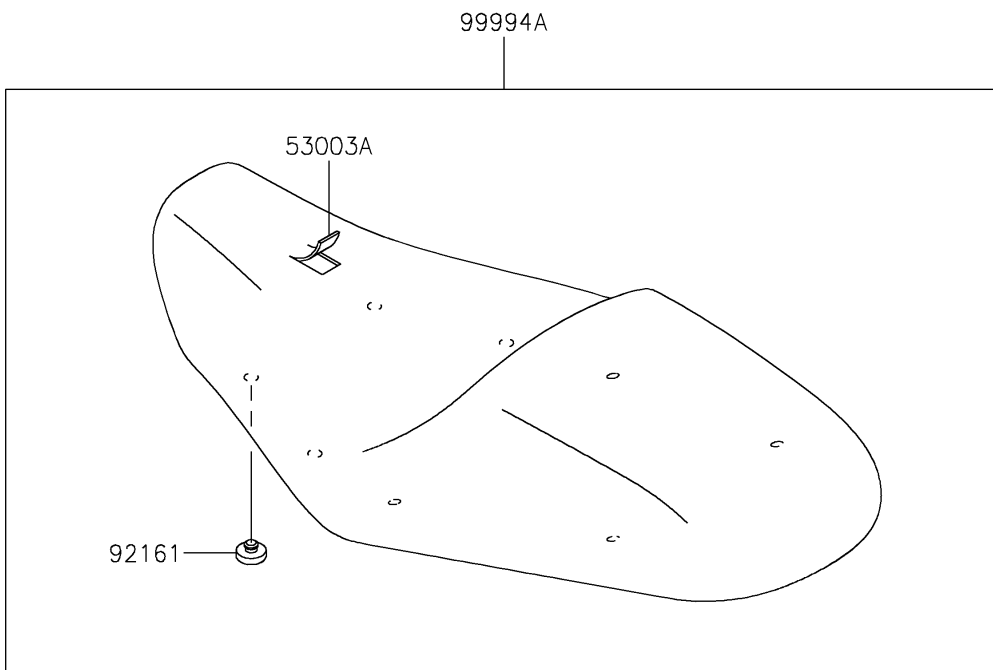

2023 W800 PARTS DIAGRAM

Accessory(Seat)

F2910C

2023 W800 PARTS LIST

Accessory(Seat)

ITEM NAME	PART NUMBER	QUANTITY
LEATHER,SEAT,BLACK+BLK (Ref # 53003)	53003-0582-64E	1
LEATHER,BLACK+BRN+SIL (Ref # 53003A)	53003-0583-61Q	1
DAMPER (Ref # 92161)	92161-2148	8
LOW SEAT,BLACK+BLK (Ref # 99994)	99994-1572-64E	1
CAFE SEAT (Ref # 99994A)	99994-1573	1