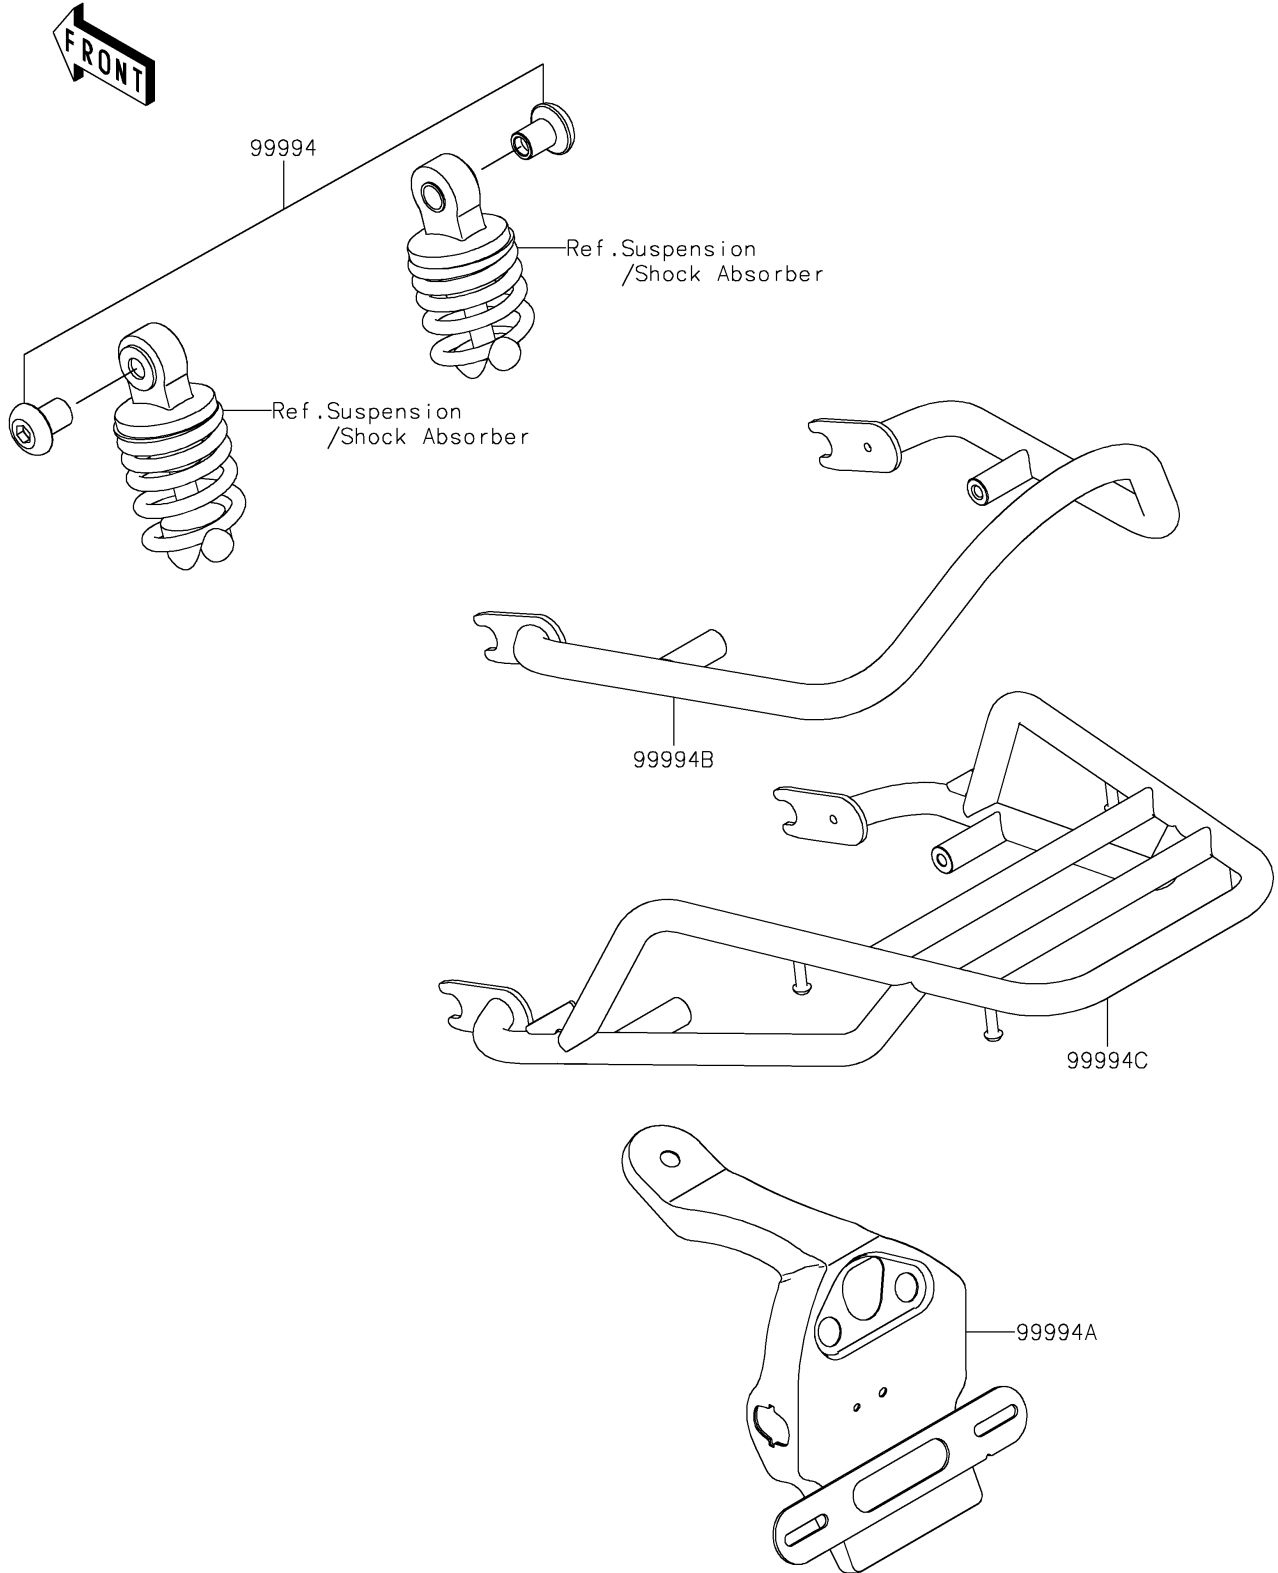

2022 W800 PARTS DIAGRAM

Accessory(RR Carrier and Grab Rail etc)

F2910D

2022 W800 PARTS LIST

Accessory(RR Carrier and Grab Rail etc)

ITEM NAME	PART NUMBER	QUANTITY
HOOK NUT (Ref # 99994)	99994-1221	1
TAIL LAMP BKT,PLATING (Ref # 99994A)	99994-1354	1
GRAB RAIL,PLATING (Ref # 99994B)	99994-1447	1
REAR CARRIER,PLATING (Ref # 99994C)	99994-1448	1