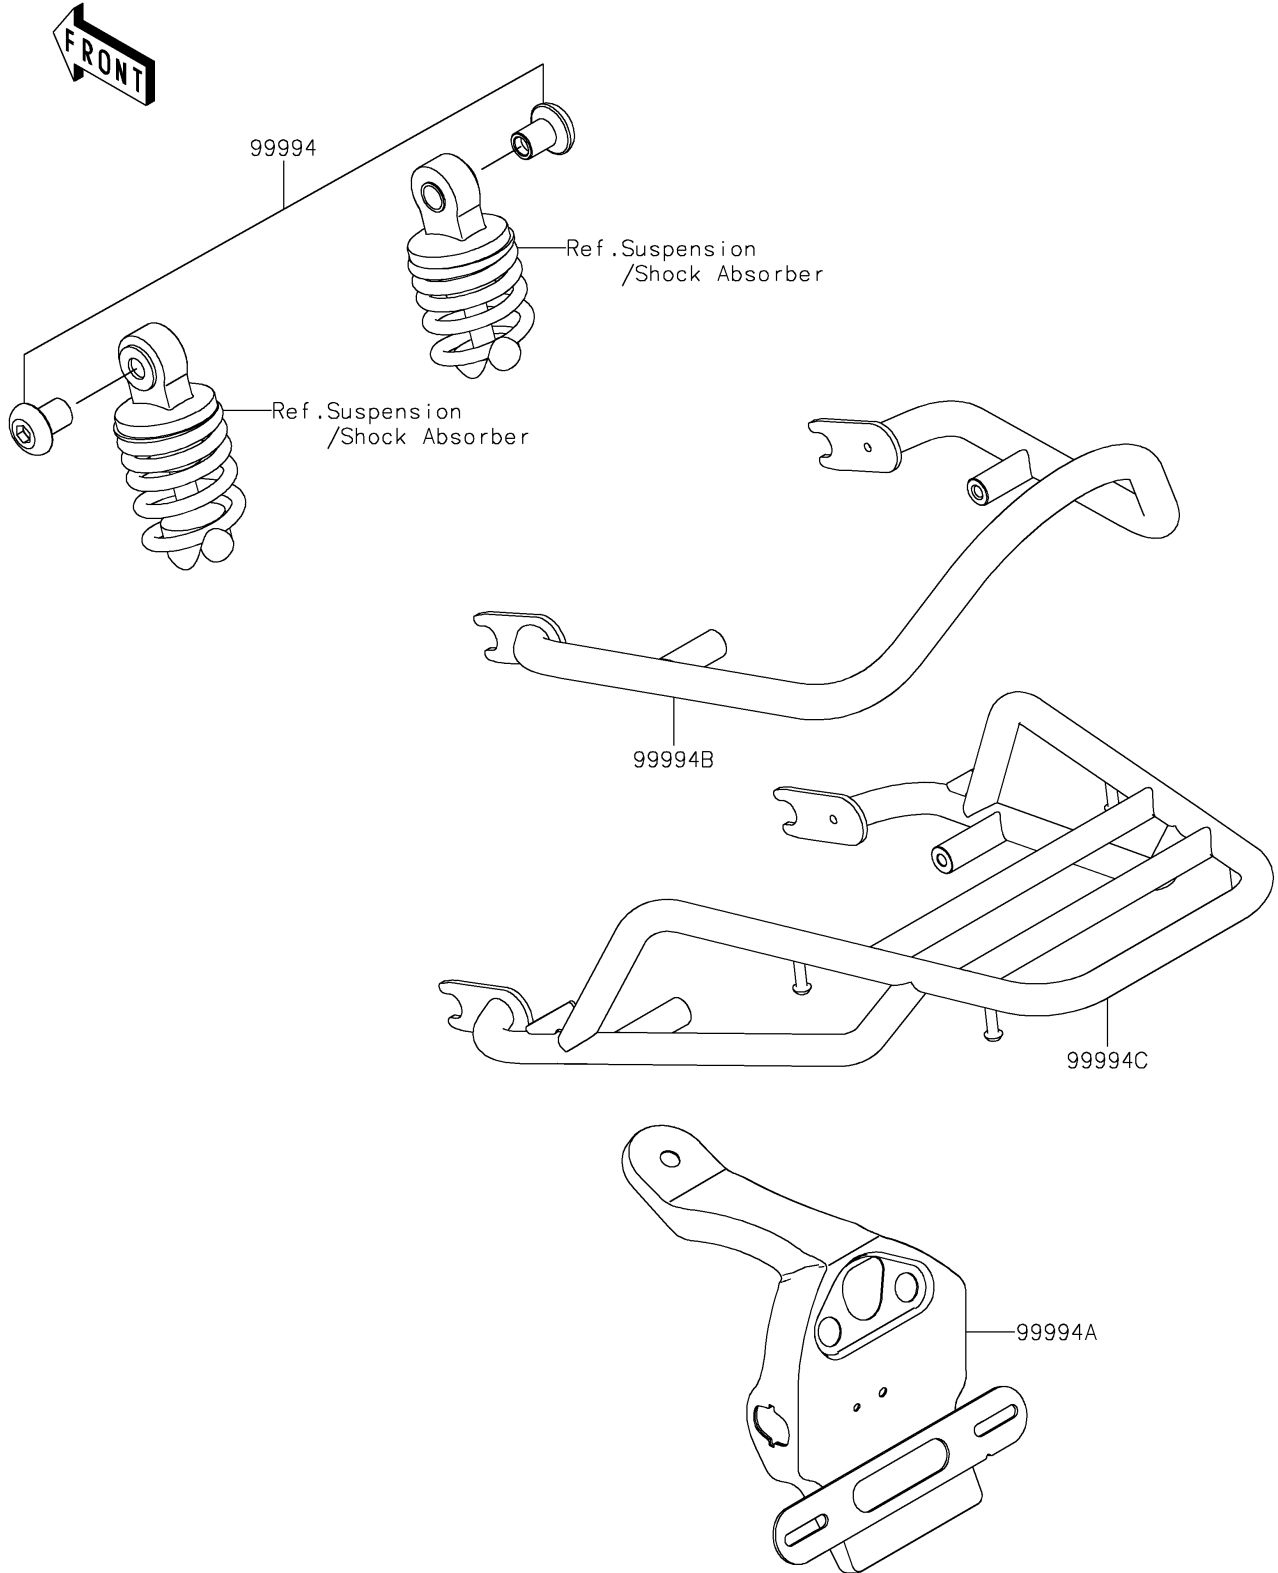

2025 W800 PARTS DIAGRAM

Accessory(RR Carrier and Grab Rail etc)

F2910D

2025 W800 PARTS LIST

Accessory(RR Carrier and Grab Rail etc)

ITEM NAME	PART NUMBER	QUANTITY
HOOK NUT (Ref # 99994)	99994-1221	1
TAIL LAMP BKT,PLATING (Ref # 99994A)	99994-1354	1
GRAB RAIL,PLATING (Ref # 99994B)	99994-1447	1
REAR CARRIER,PLATING (Ref # 99994C)	99994-1448	1