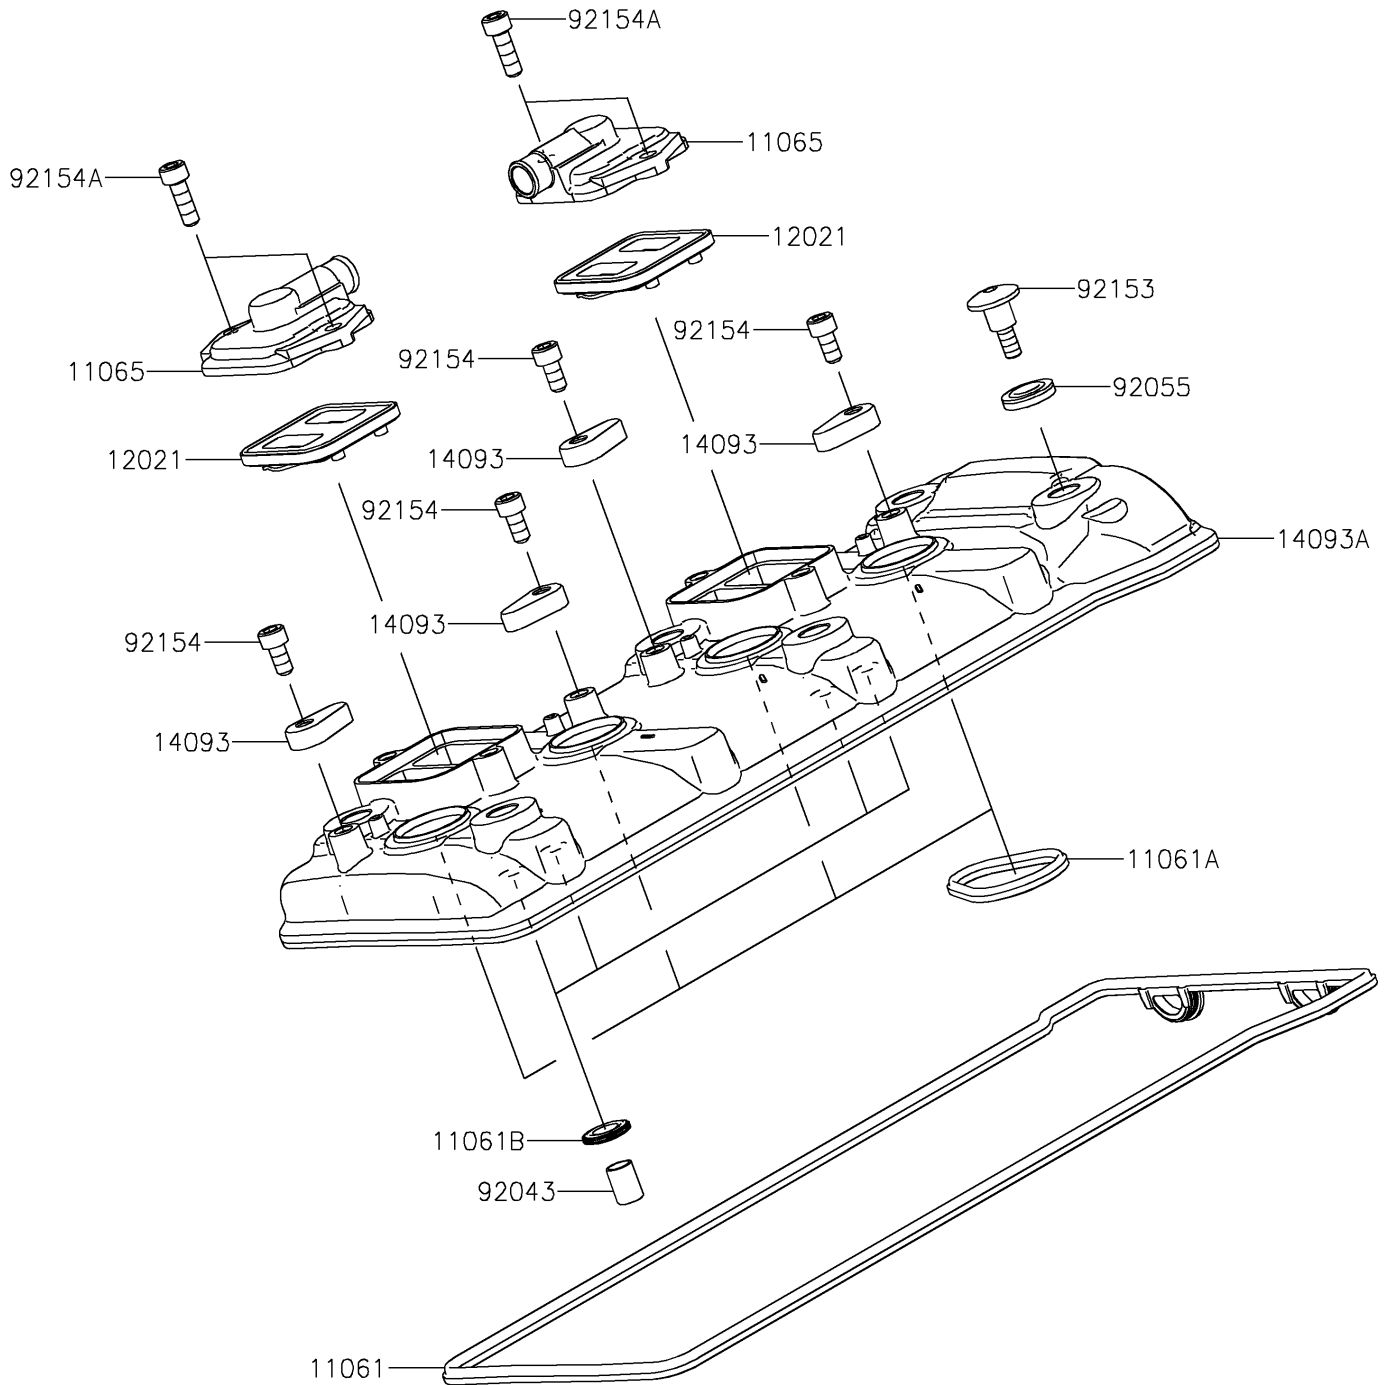

2024 NINJA® ZX™ -10R PARTS DIAGRAM

Cylinder Head Cover

E1112

2024 NINJA® ZX™ -10R PARTS LIST

Cylinder Head Cover

ITEM NAME	PART NUMBER	QUANTITY
GASKET,HEAD COVER (Ref # 11061)	11061-1290	1
GASKET,PLUG HOLE (Ref # 11061A)	11061-1291	4
GASKET (Ref # 11061B)	11061-1292	4
CAP (Ref # 11065)	11065-0360	2
VALVE-ASSY-REED (Ref # 12021)	12021-0021	2
COVER (Ref # 14093)	14093-0770	4
COVER,HEAD (Ref # 14093A)	14093-1092	1
PIN,DOWEL,10X14 (Ref # 92043)	92043-1037	4
RING-O (Ref # 92055)	92055-0785	6
BOLT,SOCKET,6X22.5 (Ref # 92153)	92153-1779	6
BOLT,SOCKET,6X12 (Ref # 92154)	92154-1820	4
BOLT,SOCKET,6X18 (Ref # 92154A)	92154-1832	4