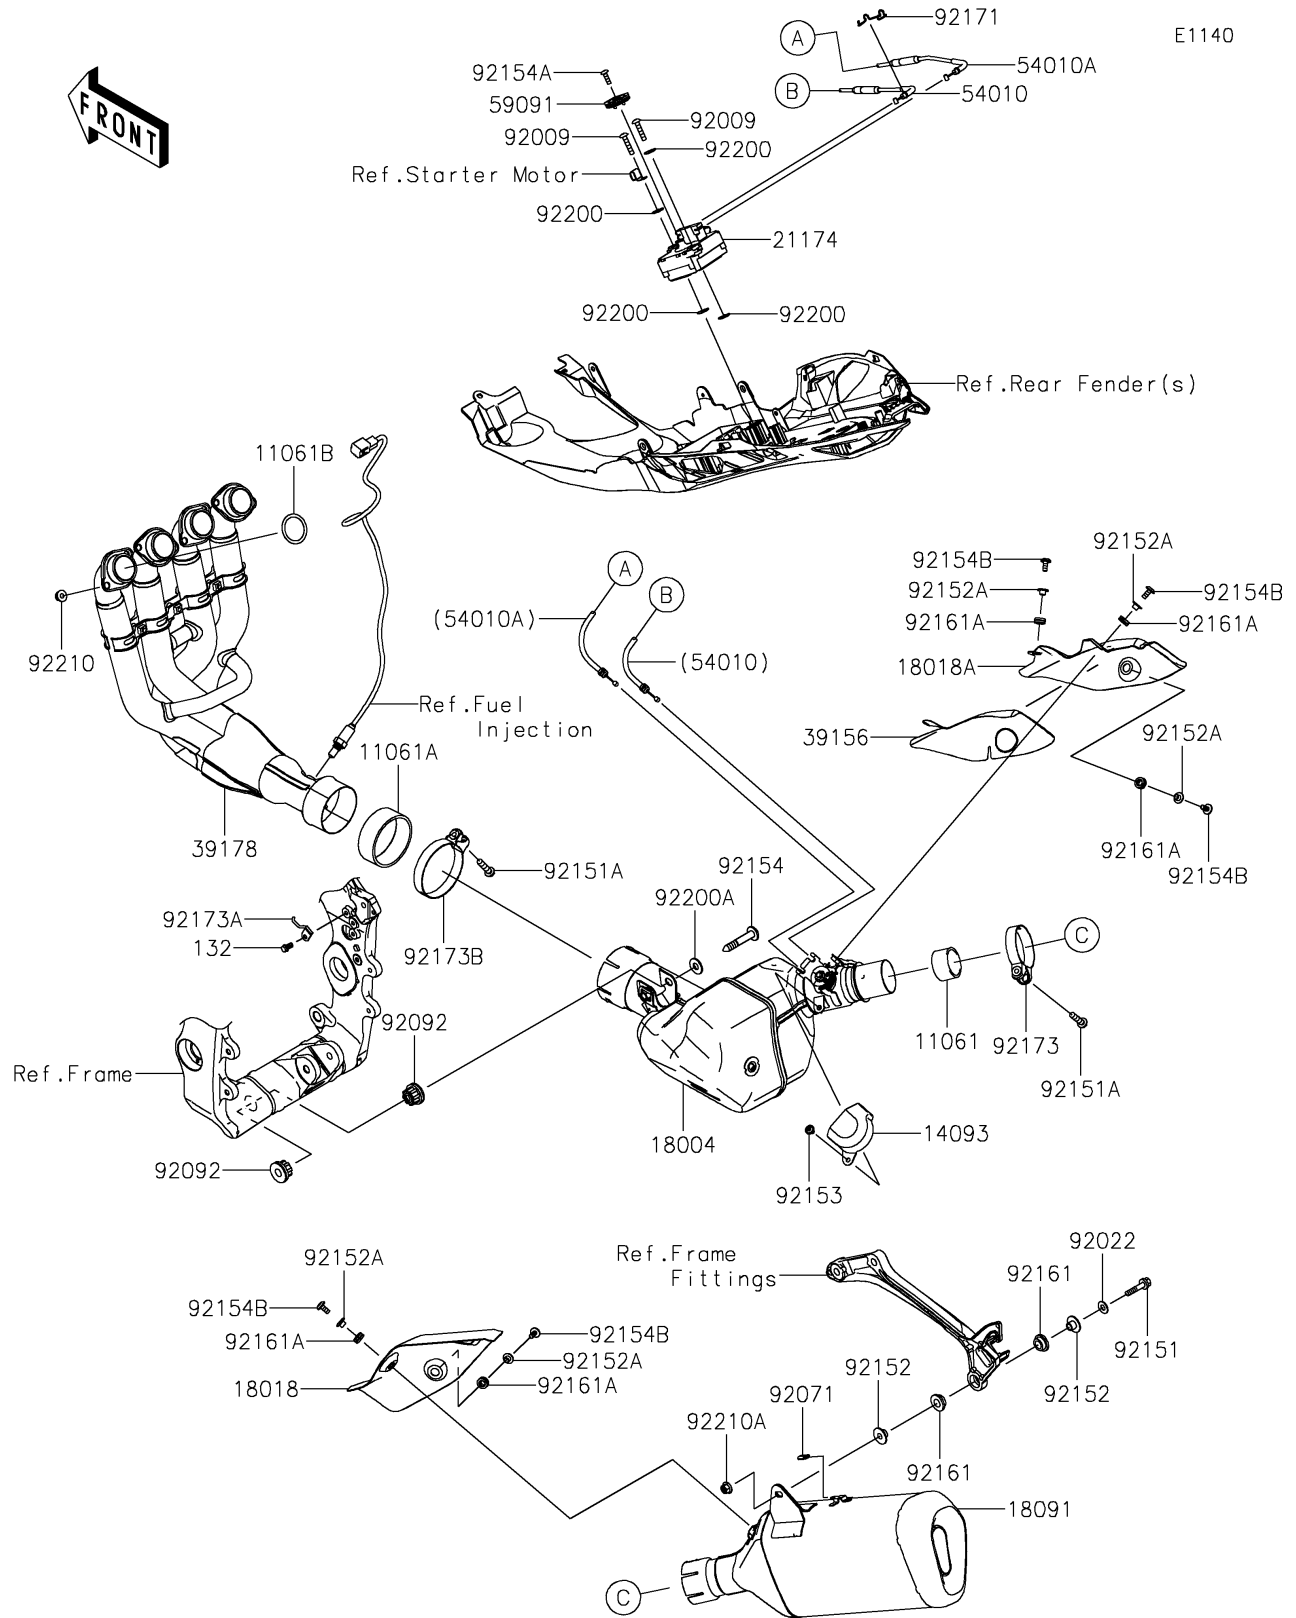

2022 NINJA® ZX™ -10R PARTS DIAGRAM

Muffler(s)

2022 NINJA® ZX™ -10R PARTS LIST

Muffler(s)

ITEM NAME	PART NUMBER	QUANTITY
GASKET,50.8X62X30 (Ref # 11061)	11061-0447	1
GASKET,76X84X30 (Ref # 11061A)	11061-1384	1
GASKET,EXHAUST PIPE (Ref # 11061B)	11061-1387	4
COVER,PULLEY (Ref # 14093)	14093-1062	1
CHAMBER-PREMUFLER (Ref # 18004)	18004-0114	1
PLATE-HEAT GUARD,MUFFLER (Ref # 18018)	18018-0627	1
PLATE-HEAT GUARD,CHAMBER (Ref # 18018A)	18018-0628	1
BODY-COMP-MUFFLER (Ref # 18091)	18091-1195	1
MOTOR-ELECTRIC (Ref # 21174)	21174-0009	1
PAD,HEAT GUARD (Ref # 39156)	39156-2619	1
MANIFOLD-COMP-EXHAUST (Ref # 39178)	39178-0390	1
CABLE,OPEN (Ref # 54010)	54010-0610	1
CABLE,CLOSE (Ref # 54010A)	54010-0611	1
PULLEY (Ref # 59091)	59091-0007	1
SCREW,TAPPING,6X30 (Ref # 92009)	92009-1481	2
WASHER,8.5X19X1.2 (Ref # 92022)	92022-3730	1
GROMMET (Ref # 92071)	92071-1270	1
BUSHING-RUBBER,MUFFLER (Ref # 92092)	92092-1087	2
BOLT,FLANGED,8X40 (Ref # 92151)	92151-1532	1
BOLT,FLANGED,8X35 (Ref # 92151A)	92151-1537	2
COLLAR (Ref # 92152)	92152-0188	2
COLLAR,6.3X8.3X16 (Ref # 92152A)	92152-2180	5
BOLT,SOCKET,6X10 (Ref # 92153)	92153-1527	1
BOLT,SOCKET,10X61 (Ref # 92154)	92154-0125	1
BOLT,TORX,5X18 (Ref # 92154A)	92154-0217	1
BOLT,SOCKET,6X14 (Ref # 92154B)	92154-0907	5
DAMPER (Ref # 92161)	92161-0135	2
DAMPER (Ref # 92161A)	92161-0308	5
CLAMP (Ref # 92171)	92171-0292	1

2022 NINJA® ZX™ -10R PARTS LIST

Muffler(s)

ITEM NAME	PART NUMBER	QUANTITY
CLAMP,64.5MM (Ref # 92173)	92173-0284	1
CLAMP (Ref # 92173A)	92173-1528	1
CLAMP (Ref # 92173B)	92173-2317	1
WASHER (Ref # 92200)	92200-0078	4
WASHER,10.5X25X2.0 (Ref # 92200A)	92200-1377	1
NUT,8MM (Ref # 92210)	92210-0076	8
NUT,8MM (Ref # 92210A)	92210-0121	1
BOLT-FLANGED-SMALL,6X12 (Ref # 132)	132BA0612	1