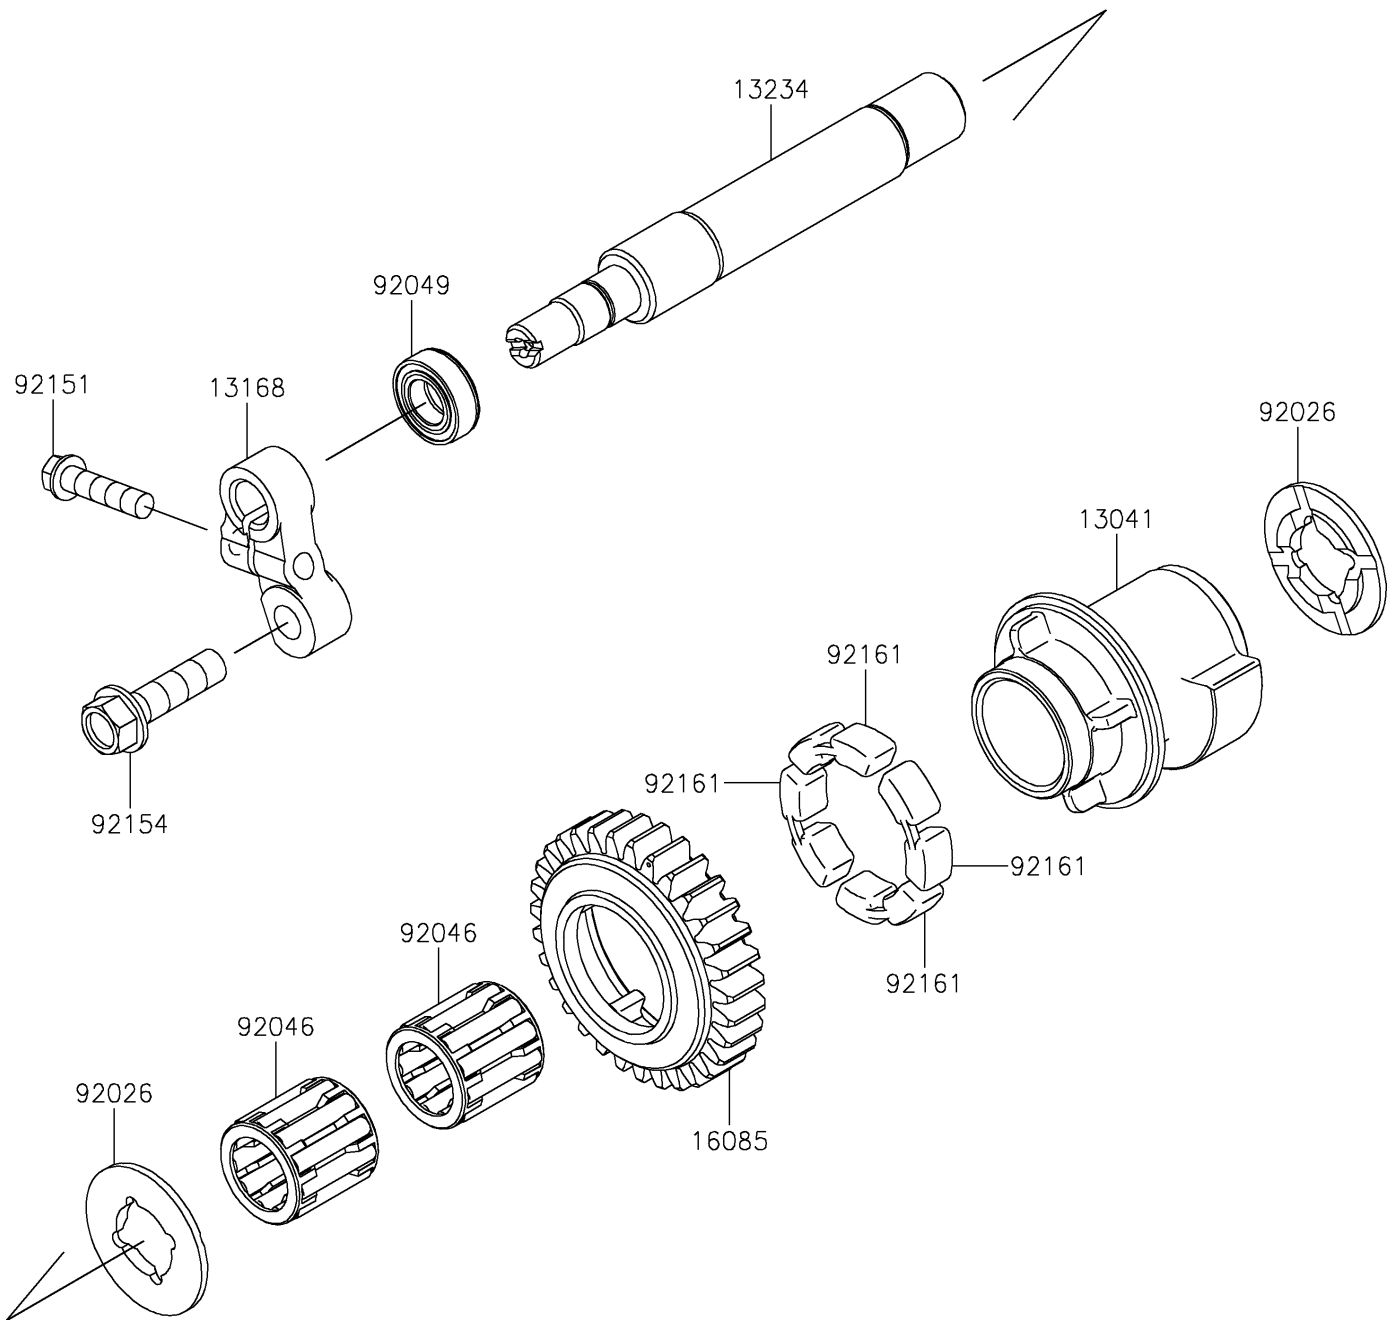

# 2025 NINJA® ZX™ -10R PARTS DIAGRAM

Balancer

E1323

## 2025 NINJA® ZX™ -10R PARTS LIST

### Balancer

ITEM NAME	PART NUMBER	QUANTITY
BALANCER (Ref # 13041)	13041-0553	1
LEVER,BACKLASH ADJUSTMENT (Ref # 13168)	13168-0831	1
SHAFT-COMP (Ref # 13234)	13234-0589	1
GEAR,BALANCER,31T (Ref # 16085)	16085-0684	1
SPACER (Ref # 92026)	92026-0082	2
BEARING-NEEDLE (Ref # 92046)	92046-1266	2
SEAL-OIL (Ref # 92049)	92049-0720	1
BOLT,FLANGED-SMALL,6X25 (Ref # 92151)	92151-1930	1
BOLT,FLANGED,8X30 (Ref # 92154)	92154-1796	1
DAMPER (Ref # 92161)	92161-1055	4