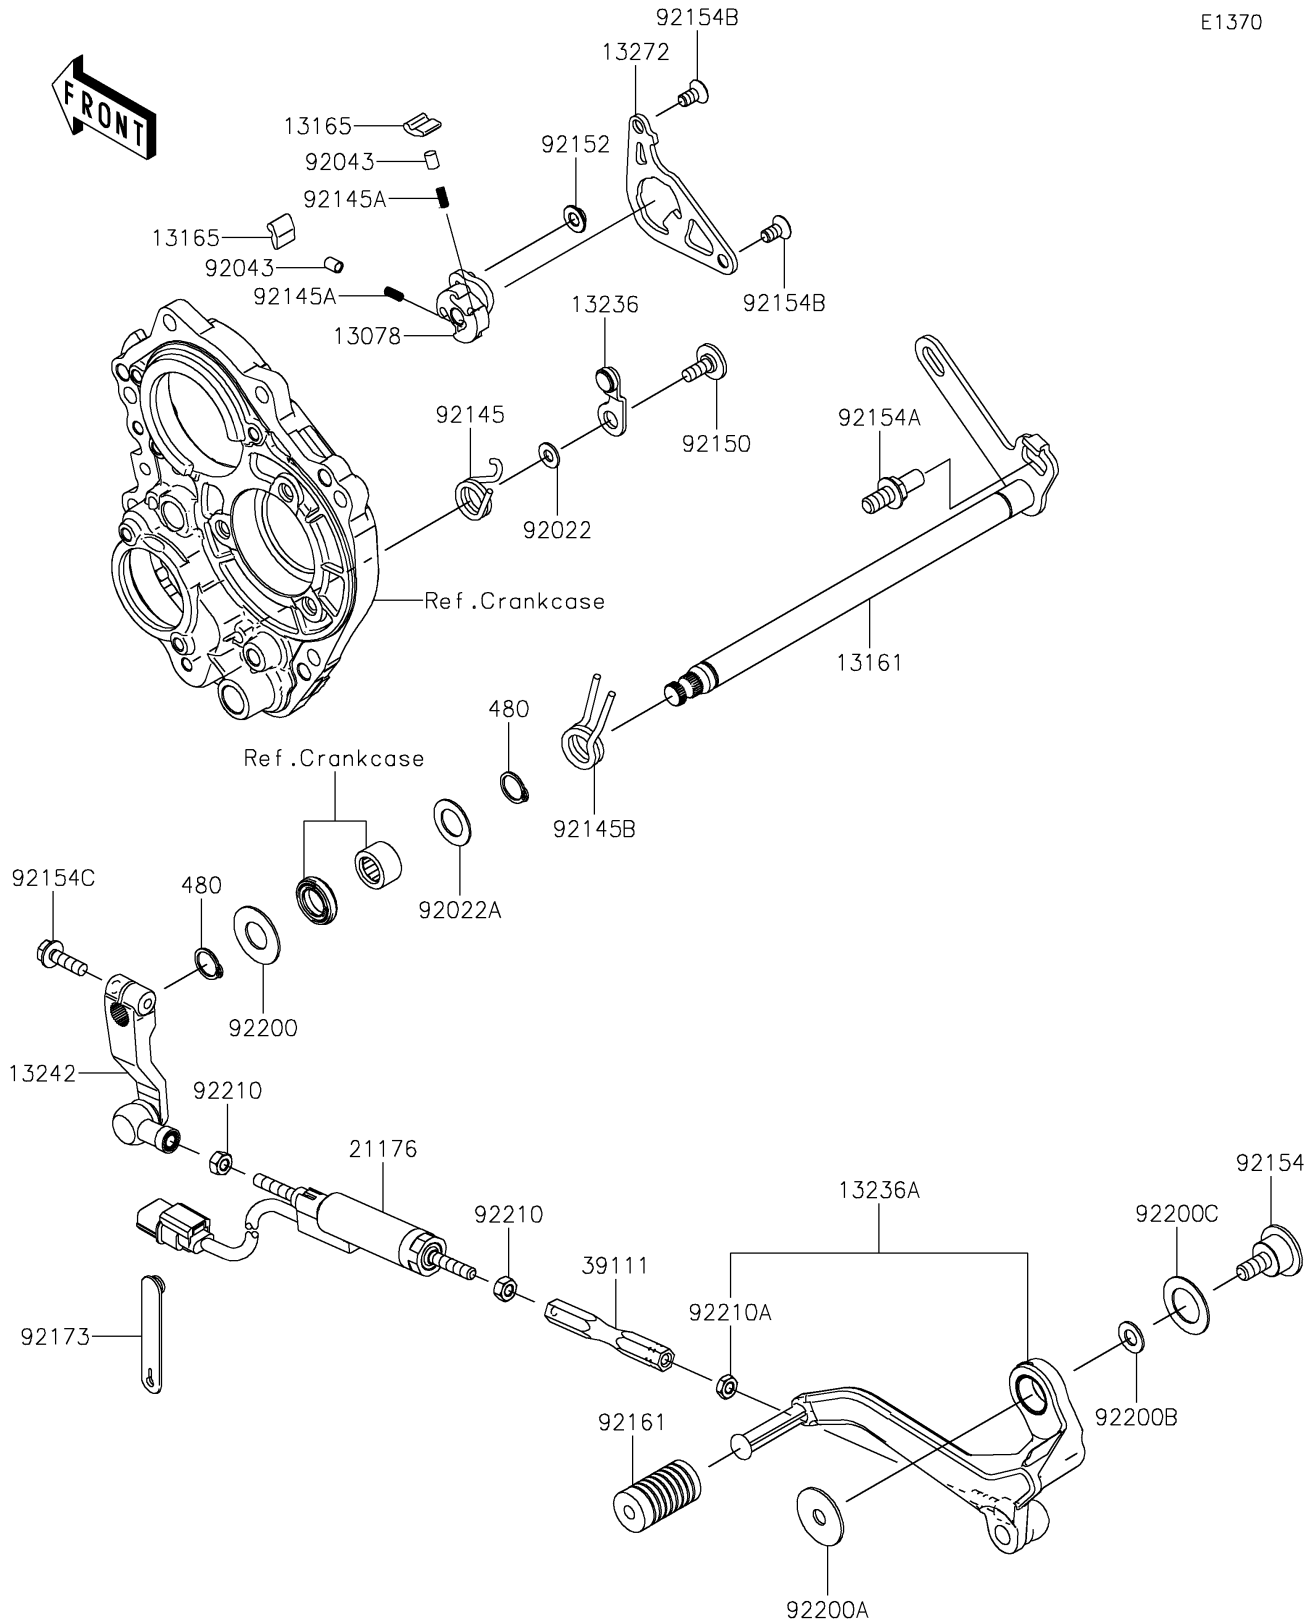

2023 Ninja® ZX-10R PARTS DIAGRAM

Gear Change Mechanism

E1370

2023 Ninja® ZX-10R PARTS LIST

Gear Change Mechanism

ITEM NAME	PART NUMBER	QUANTITY
RATCHET (Ref # 13078)	13078-0012	1
LEVER-COMP-CHANGE SHAFT (Ref # 13161)	13161-0078	1
PAWL (Ref # 13165)	13165-0018	2
LEVER-COMP,POSITION (Ref # 13236)	13236-0192	1
LEVER-COMP,CHANGE PEDAL (Ref # 13236A)	13236-0843	1
LEVER-ASSY-CHANGE (Ref # 13242)	13242-0241	1
PLATE (Ref # 13272)	13272-2171	1
SENSOR,QUICK SHIFTER (Ref # 21176)	21176-0850	1
ROD-TIE (Ref # 39111)	39111-0338	1
WASHER,6X12.8X1.2 (Ref # 92022)	92022-1827	1
WASHER,14.3X24X1 (Ref # 92022A)	92022-272	1
PIN,PLUNGER (Ref # 92043)	92043-1676	2
SPRING (Ref # 92145)	92145-0849	1
SPRING (Ref # 92145A)	92145-1490	2
SPRING (Ref # 92145B)	92145-1734	1
BOLT,SOCKET,6X16 (Ref # 92150)	92150-1673	1
COLLAR (Ref # 92152)	92152-1414	1
BOLT (Ref # 92154)	92154-1884	1
BOLT,RETURN SPRING (Ref # 92154A)	92154-1885	1
BOLT,TORX,6X8.7 (Ref # 92154B)	92154-1886	2
BOLT,FLANGED,6X20 (Ref # 92154C)	92154-2090	1
DAMPER (Ref # 92161)	92161-2401	1
CLAMP (Ref # 92173)	92173-2199	1
WASHER (Ref # 92200)	92200-0265	1
WASHER,8.2X30X1.5 (Ref # 92200A)	92200-0810	1
WASHER,8.2X18X1.2 (Ref # 92200B)	92200-0811	1
WASHER,18.3X30X1 (Ref # 92200C)	92200-0812	1
NUT,6MM (Ref # 92210)	92210-1100	2
NUT,LEFT HANDED,6MM (Ref # 92210A)	92210-1101	1

2023 Ninja® ZX-10R PARTS LIST

Gear Change Mechanism

ITEM NAME	PART NUMBER	QUANTITY
CIRCLIP-TYPE-C,14MM (Ref # 480)	480J1400	2